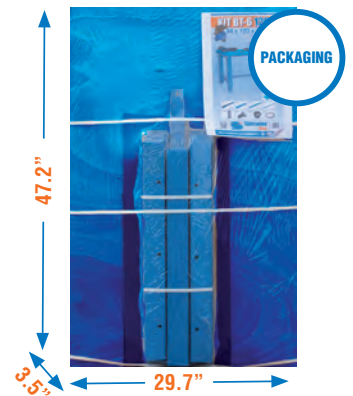

SIMONWORK BT6 METAL

MODEL	Dim. inch (H x W x D)	Load Capacity	Color	EAN Code	lb/Unit	$/Unit	Unit Packing	EU Palet Trailer Container 20' and 40'
SIMONWORK BT6 METAL 1200	32.7" x 47.2" x 28.7"	1800 lb	Blue	8435104938362	60.2 lb	$233.70	16	

MORE COLORS AVAILABLE