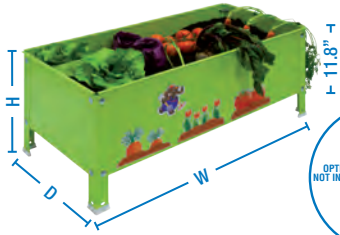

Simongarden Urban Kid

Dimensions inch	Capacity	Cod. EAN	$/Unit	Unit	MiniPromobox / EU Palet Trailer Container 20' and 40'
H: 16.1" W: 35.4" D: 15.8"	100 L	8435104942352	$84.46	30	60 2100 1320 1950