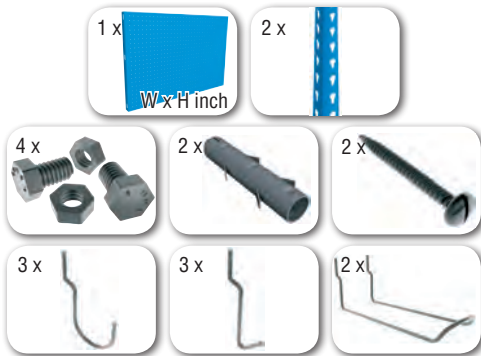

MORE COLORS AVAILABLE

**5** years  
SIMONRACK  
GUARANTEE

**OPTION**

HOOKS INCLUDED

BAN07

Panel Click and Simonwork BT2 Accessories

Description	Dim. inch (H x W x D)	Color	EAN Code	\$/Unit	Unit Pack.
ACC 010 BLISTER 4 Acce BT-PANEL	18.5"x13.4"x1.4"		8435104941881	\$25.53	6