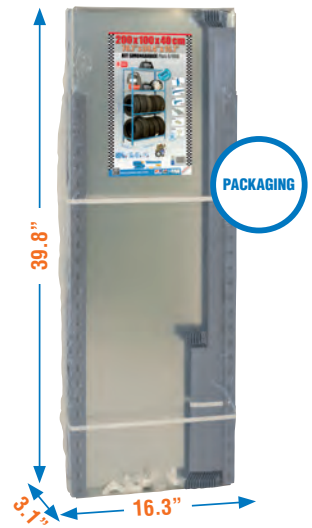

5 years
SIMONRACK
GUARANTEE