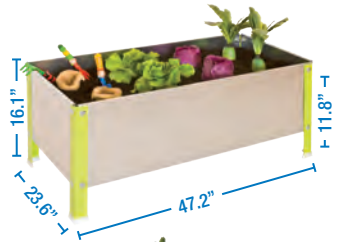

Simongarden Urban

Dimensions inch	Capacity	Cod. EAN	$/Unit	Unit	MiniPromobox / EU Palet Trailer Container 20' and 40'
H: 16.1" W: 47.2" D: 23.6"	200 L	8435104941492	$94.36	18	36 1680 616 1400
H: 16.1" W: 47.2" D: 47.2"	400 L	8435104946176	$159.36	18	36 1216 418 950