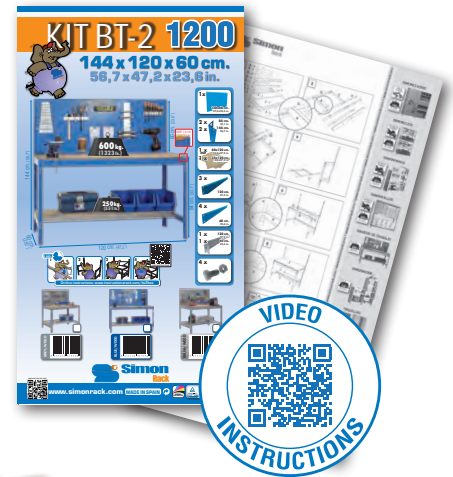

5 years
SIMONRACK
GUARANTEE