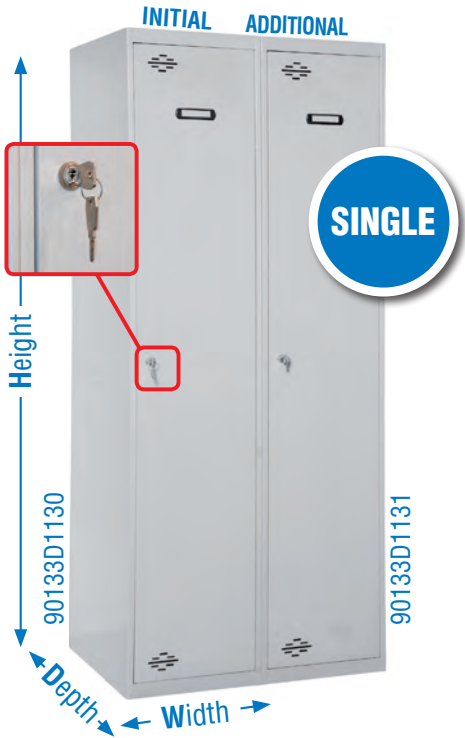

Stable - will not wobble

No need to anchor to the wall

Safe handling

**5** years  
SIMONRACK  
GUARANTEE

**UNASSEMBLED**

Description	Dim. inch (H x W x D)	Simon Code	EAN	lb/Unit	\$/Unit
SIMONLOCKER DTAI101/300 (1 column / 1 door)	70.9"x11.8"x19.7"	90133D1130	8435104936191	39.7	<b>\$151.28</b>
SIMONLOCKER DTAA101/300 (1 column / 1 door)	70.9"x11.8"x19.7"	90133D1131	8435104936207	31.5	<b>\$125.35</b>
SIMONLOCKER DTAB102/300 (1 column / 2 doors)	70.9"x11.8"x19.7"	90233D1230	8435104936238	46.3	<b>\$175.43</b>
SIMONLOCKER DTABA102/300 (1 column / 2 doors)	70.9"x11.8"x19.7"	90233D1231	8435104936245	37.9	<b>\$161.58</b>