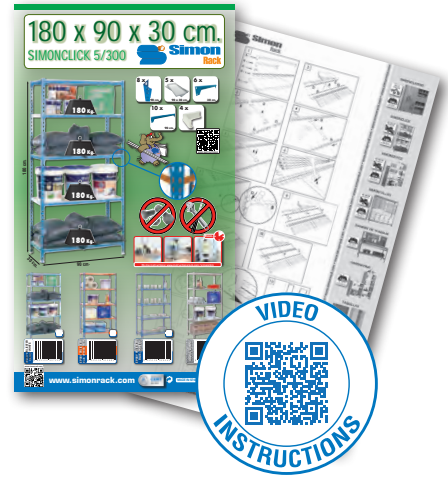

5 years
SIMONRACK
GUARANTEE