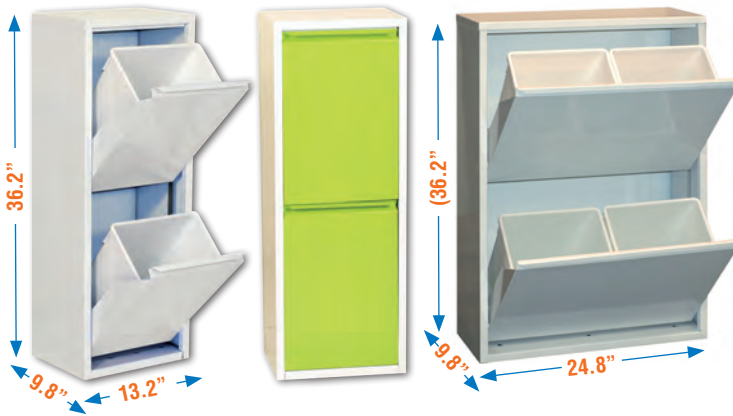

MORE COLORS AVAILABLE

*Kids Products*

**5 years**  
SIMONRACK  
GUARANTEE

HOM22

HOM24.1

Composition Habitat Child		Model	Dim. inch (H x W x D)	Load Capacity	Structure Color	Shelf Color	EAN Code	lb/Unit	\$/Unit	Unit Packing	MiniPromobox / EU Palet Trailer Container 20' and 40'
	<b>Kid</b> 2 x 63.0"x11.8" 5 x 23.6"x11.8" 2 x 	Habitat CHILD MINI 5/300	63.0" X 23.6" X 11.8"	220 lb	Pink	○	8425437062704	26.0 lb	<b>\$84.70</b>		
	40 x 	Habitat CHILD MINI 5/300	63.0" X 31.5" X 15.8"	220 lb	Blue	○	8425437062735	26.0 lb	<b>\$84.70</b>		

MORE COLORS AVAILABLE

**5 years**  
SIMONRACK  
GUARANTEE

*2-4 Cubes Closet Color*

MONOBLOCK

Packing 2 STORAGE (H x W x D)	
Ib / Unit	15.7
Dim Packing Inch	36.2" x 13.2" x 9.8"
Units/ EU Palet	8
Units/ MiniPromobox	4
264	88
20	40