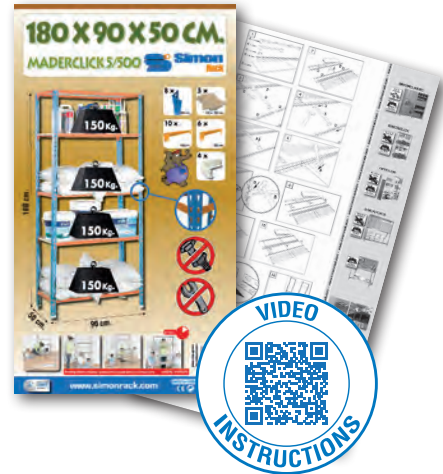

5 years
SIMONRACK
GUARANTEE