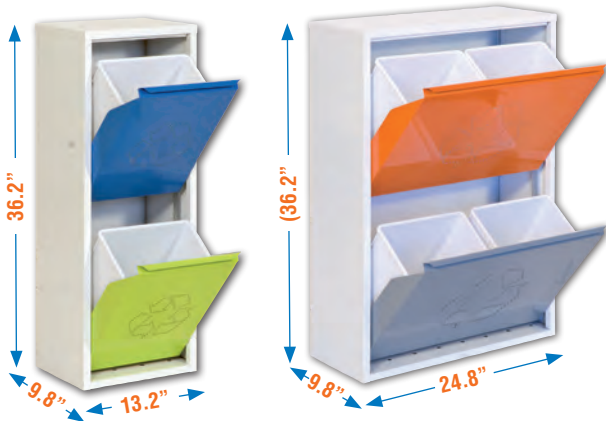

MORE COLORS AVAILABLE

**5 years**  
SIMONRACK  
GUARANTEE

*2-4 Cubes Closet Color*

MONOBLOCK

Packing 2 STORAGE (H x W x D)	
Ib / Unit	15.7
Dim Packing Inch	36.2" x 13.2" x 9.8"
Units/ EU Palet	8
Units/ MiniPromobox	4
264	88
20	40

Description	Dim. inch	Colors
2 STORAGE BUCKETS WHITE	36.2"x13.2"x9.8"	White White
2 STORAGE BUCKETS GREEN	36.2"x13.2"x9.8"	White Green
4 STORAGE BUCKETS WHITE	36.2"x24.8"x9.8"	White White

EAN	Unit lb/Unit	\$/Unit
8435104935972	16.0	\$109.14
8435104940693	16.0	\$109.14
8435104935996	23.9	\$180.80

**5 years**  
SIMONRACK  
GUARANTEE

*Recycle*

MONOBLOCK

Packing 4 STORAGE (H x W x D)	
Ib / Unit	23.8
Dim Packing Inch	36.2" x 24.8" x 9.8"
Units/ EU Palet	4
Units/ MiniPromobox	2
132	44
20	100

Description	Dim. inch	Colors
RECYCLE BIN 2 BUCKETS	36.2"x13.2"x9.8"	White
RECYCLE BIN 4 BUCKETS	36.2"x24.8"x9.8"	White