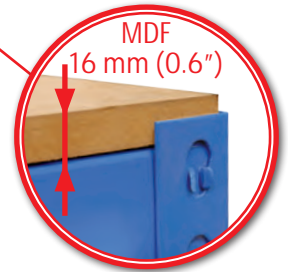

ACC 010 8 x Included

**SIMONWORK BT2**

MODEL	Dim. inch (H x W x D)	Load Capacity	Structure Color	Shelf Color	EAN Code	lb/Unit	\$/Unit	Unit Packing	MiniPromobox / EU Palet Trailer Container 20'and 40'
SIMONWORK BT2 900	56.7" x 35.4" x 23.6"	890 lb			8435104919651	53.6 lb	\$118.82		
SIMONWORK BT2 1200	56.7" x 47.2" x 23.6"	1350 lb			8435104919682	69.6 lb	\$147.01		

MORE COLORS AVAILABLE

**5** years  
SIMONRACK  
GUARANTEE

**SIMONWORK BT3**

MODEL	Dim. inch (H x W x D)	Load Capacity	Structure Color	Shelf Color	EAN Code	lb/Unit	\$/Unit	Unit Packing	EU Palet Trailer Container 20' and 40'
SIMONWORK BT3 1200	33.1" x 47.2" x 29.5"	1350 lb			8435104919743	63.3 lb	\$135.47		