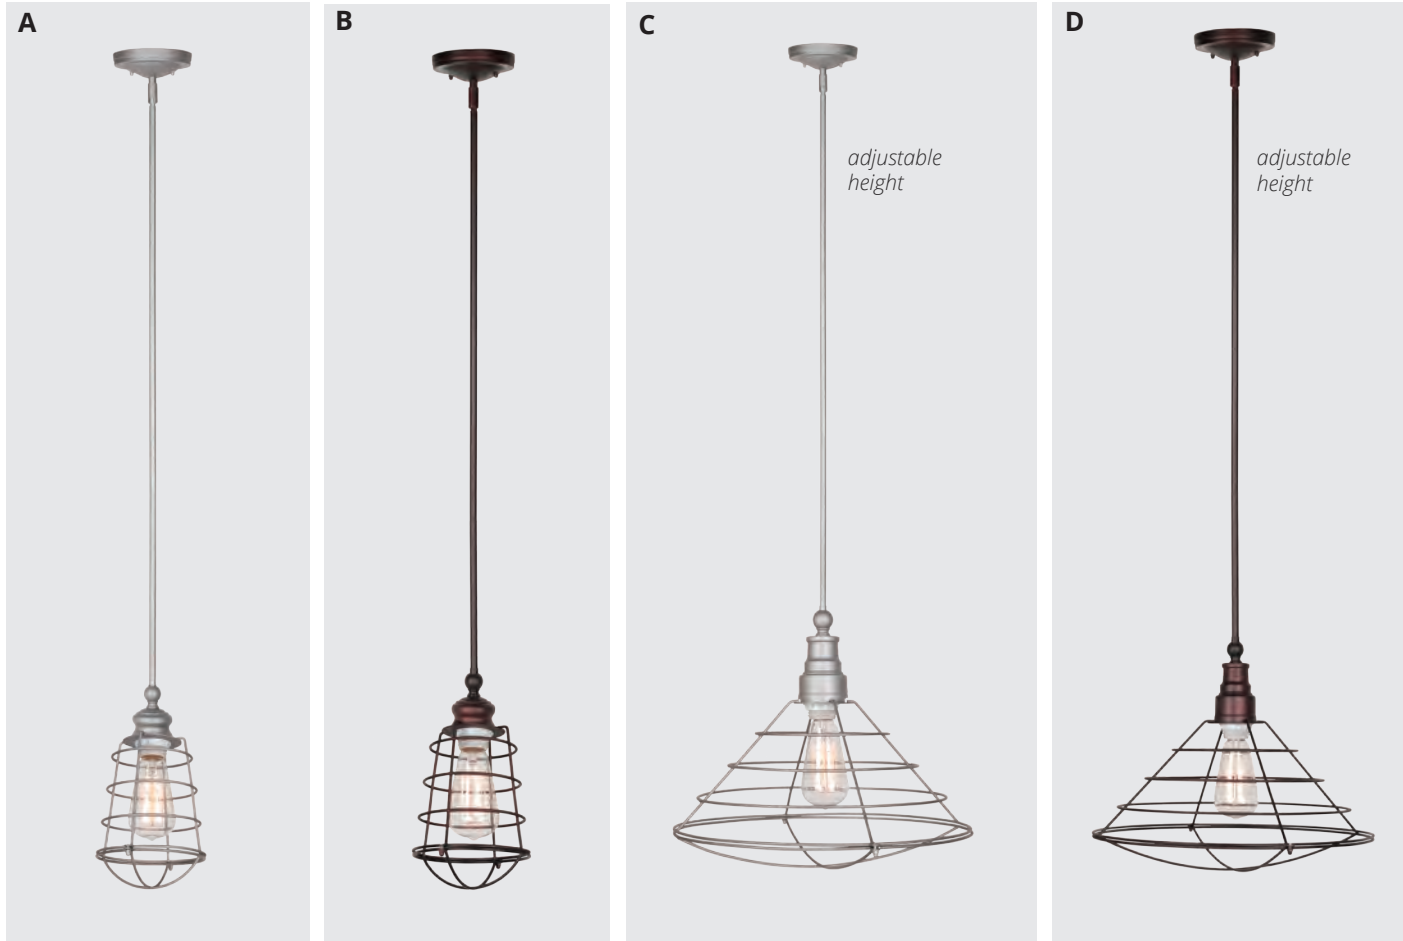

# knockout glow

Oh, go ahead and stare. Everyone else does. Design House® offers 16 beautiful lighting families featuring the most distinguished styles, most popular finishes, and energy efficient products. High fashion meets wallet-friendly. Who said it couldn't be done?

**INDOOR LIGHTING** collections | bath | wall mounts | ceiling mounts | fluorescent | art glass | recessed

See pages 192-193 for additional Indoor Lighting Product Knowledge.

# AJAX COLLECTION

NEW

GALVANIZED AND TEXTURED COFFEE BRONZE

	order code	description	height	width	projection	lamping	box pack	list price each
A.	519645	Mini Pendant	50 <sup>3</sup> / <sub>8</sub> "	6 <sup>1</sup> / <sub>2</sub> "	-	one 60W M base bulb	4	\$49.19
B.	519652	Mini Pendant	50 <sup>3</sup> / <sub>8</sub> "	6 <sup>1</sup> / <sub>2</sub> "	-	one 60W M base bulb	4	51.78
C.	519660	Pendant Mount	51 <sup>3</sup> / <sub>4</sub> "	16 <sup>13</sup> / <sub>16</sub> "	-	one 60W M base bulb	4	110.03
D.	519678	Pendant Mount	51 <sup>3</sup> / <sub>4</sub> "	16 <sup>13</sup> / <sub>16</sub> "	-	one 60W M base bulb	4	115.82
E.	519686	Semi-Flush Mount	11"	6 <sup>5</sup> / <sub>16</sub> "	-	one 60W M base bulb	4	34.25
F.	519694	Semi-Flush Mount	11"	6 <sup>5</sup> / <sub>16</sub> "	-	one 60W M base bulb	4	36.05
G.	519702	1LT Wall Mount	13 <sup>3</sup> / <sub>8</sub> "	6 <sup>3</sup> / <sub>8</sub> "	8"	one 60W M base bulb	4	32.61
H.	519710	1LT Wall Mount	13 <sup>3</sup> / <sub>8</sub> "	6 <sup>3</sup> / <sub>8</sub> "	8"	one 60W M base bulb	4	34.33