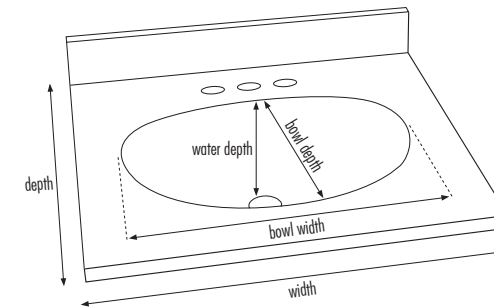

- Fits Design House fully assembled and ready-to-assemble vanities
- Pre-sealed granite for stain resistance
- 2 cm thick granite polished on three sides with eased edge profile
- Pre-drilled for 4" centers
- Pre-installed oval ceramic UPC certified undermount sink
- 4" backsplash included
- One year limited warranty

Granite Vanity Top Sizes: