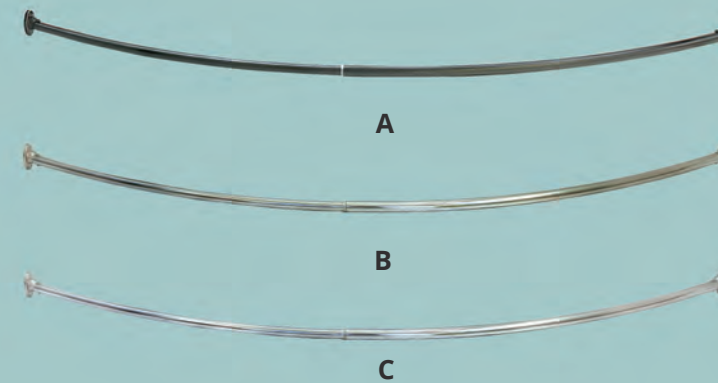

SHOWER RODS

CURVED | STRAIGHT

Safety Grab Bars

order code	bar length	box pack	list price each
Commercial Bars | 1 1/2" diameter tube			
514034	42"	5	$65.35
514042	36"	5	57.03
514059	30"	5	51.02
514067	24"	5	44.53
514075	18"	5	40.42
514083	16"	5	38.10
514091	12"	5	34.25

order code	bar length	box pack	list price each
Residential Bars | 7/8" diameter tube			
514190	24"	5	$28.73
514208	16"	5	23.00
514216	9"	5	19.78

order code	bar length	box pack	list price each
Commercial Bars | 1 1/4" diameter tube			
514117	42"	5	$60.51
514125	36"	5	52.80
514133	30"	5	47.24
514141	24"	5	41.23
514158	18"	5	37.45
514166	16"	5	35.27
514182	12"	5	31.71

Curved Shower Rods

- **A. 533638**
  oil rubbed bronze finish
  expands from 55" to 63"
  1" diameter rod
  box pack 4
  list price each - $42.60
- **B. 533620**
  satin nickel finish
  expands from 55" to 63"
  1" diameter rod
  box pack 4
  list price each - $39.70
- **C. 533604**
  polished chrome finish
  expands from 55" to 63"
  1" diameter rod
  box pack 4
  list price each - $37.48

Straight Shower Rods

- **D. 560938**
  brushed bronze finish expands from 42" to 73"
  1" diameter rod
  box pack 4
  list price each - $27.50
- **E. 560920**
  oil rubbed bronze finish
  expands from 42" to 73"
  1" diameter rod
  box pack 4
  list price each - $27.50
- **F. 560912**
  satin nickel finish
  expands from 42" to 73"
  1" diameter rod
  box pack 4
  list price each - $25.95
- **G. 560904**
  polished chrome finish
  expands from 42" to 73"
  1" diameter rod
  box pack 4
  list price each - $24.39

Straight Shower Rods

- **H. 561001**
  white finish
  expands from 36" to 63"
  1" diameter rod
  box pack 24
  list price each - $9.85
- **I. 561019**
  polished chrome finish
  expands from 36" to 63"
  1" diameter rod
  box pack 24
  list price each - $10.37