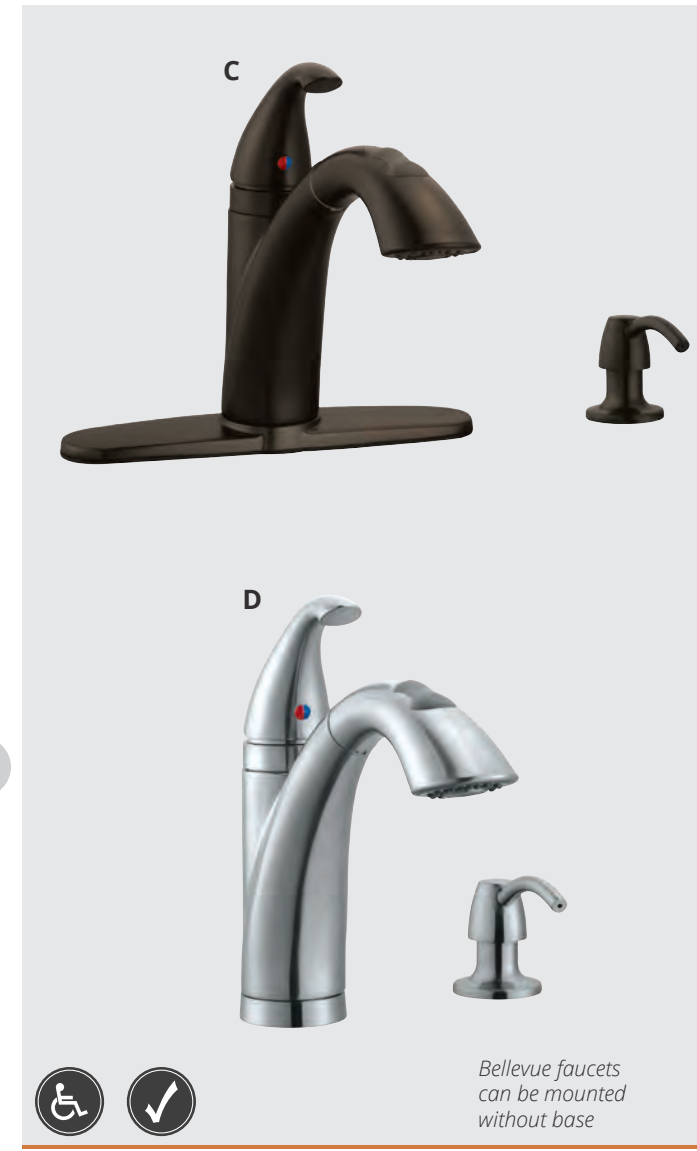

# KITCHEN FAUCETS

GENEVA | BELLEVUE | MILANO COLLECTIONS

Geneva faucets can be mounted without base

order code	mounting finish	spout holes	max. height/reach	deck thickness	GPM per 60 PSI	quick attach	pull out sprayer	box pack	list price each
<i>Geneva</i>									
A. 525725	polished chrome	1 or 3	7 <sup>3</sup> / <sub>8</sub> "/91 <sup>1</sup> / <sub>16</sub> "	29 <sup>1</sup> / <sub>16</sub> "	2.2	Y	Y	4	\$226.65
B. 525717	satin nickel	1 or 3	7 <sup>3</sup> / <sub>8</sub> "/91 <sup>1</sup> / <sub>16</sub> "	29 <sup>1</sup> / <sub>16</sub> "	2.2	Y	Y	4	237.98