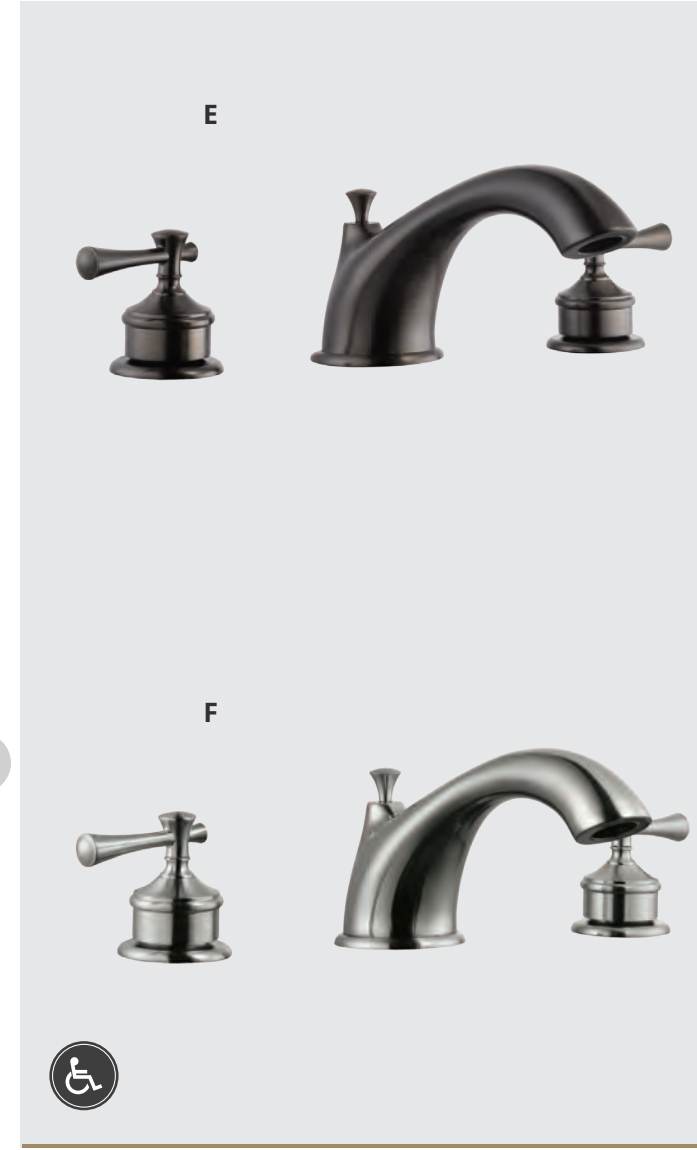

ROMAN TUB FAUCETS

TORINO | IRONWOOD | EDEN COLLECTIONS

order code	finish	mounting holes	center mount	spout height/reach	max. deck thickness	GPM per 20 PSI	quick attach	box pack	list price each
<i>Torino</i>									
A. 522094	brushed bronze	3	8-16"	33/4"/83/16"	2"	2.4	N	4	$458.40
B. 522086	satin nickel	3	8-16"	33/4"/83/16"	2"	2.4	N	4	430.46
<i>Torino Roman Tub Sprayer Kit</i>									
C. 523142	brushed bronze	2	4-6"	83/4"/3"	13/4"	2.5	N	4	$129.62
D. 523134	satin nickel	2	4-6"	83/4"/3"	13/4"	2.5	N	4	120.02

order code	finish	mounting holes	center mount	spout height/reach	max. deck thickness	GPM per 20 PSI	quick attach	box pack	list price each
<i>Ironwood</i>									
E. 524645	brushed bronze	3	8-16"	213/16"/81/16"	113/16"	2.4	N	4	$304.66
F. 524629	satin nickel	3	8-16"	213/16"/81/16"	113/16"	2.4	N	4	282.09
<i>Eden</i>									
G. 524611	oil rubbed bronze	3	8-16"	59/16"/89/16"	115/16"	2.4	N	4	$319.35
H. 524595	polished chrome	3	8-16"	59/16"/89/16"	115/16"	2.4	N	4	281.61