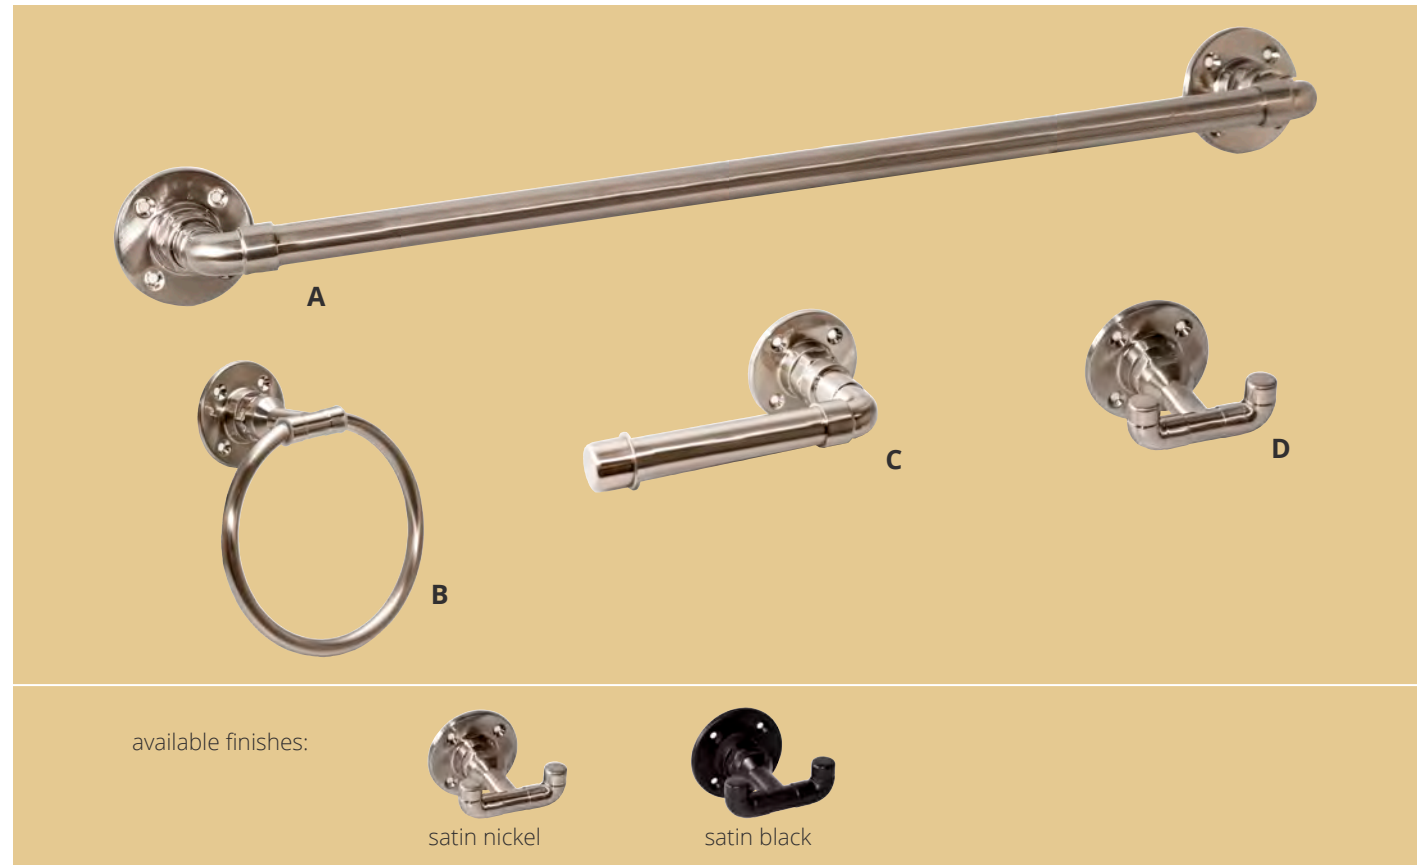

BATH ACCESSORIES

KIMBALL | IRONWOOD | OAKMONT

Kimball Collection

order code	description	box pack	list price each
<i>satin nickel finish</i>			
A. 580613	24" towel bar	6	$53.49
B. 580639	towel ring	6	28.25
C. 580621	tp holder	5	28.76
D. 580647	robe hook	5	22.47
<i>satin black</i>			
580654	24" towel bar	6	$58.83
580670	towel ring	6	31.07
580662	tp holder	5	31.63
580688	robe hook	5	24.71