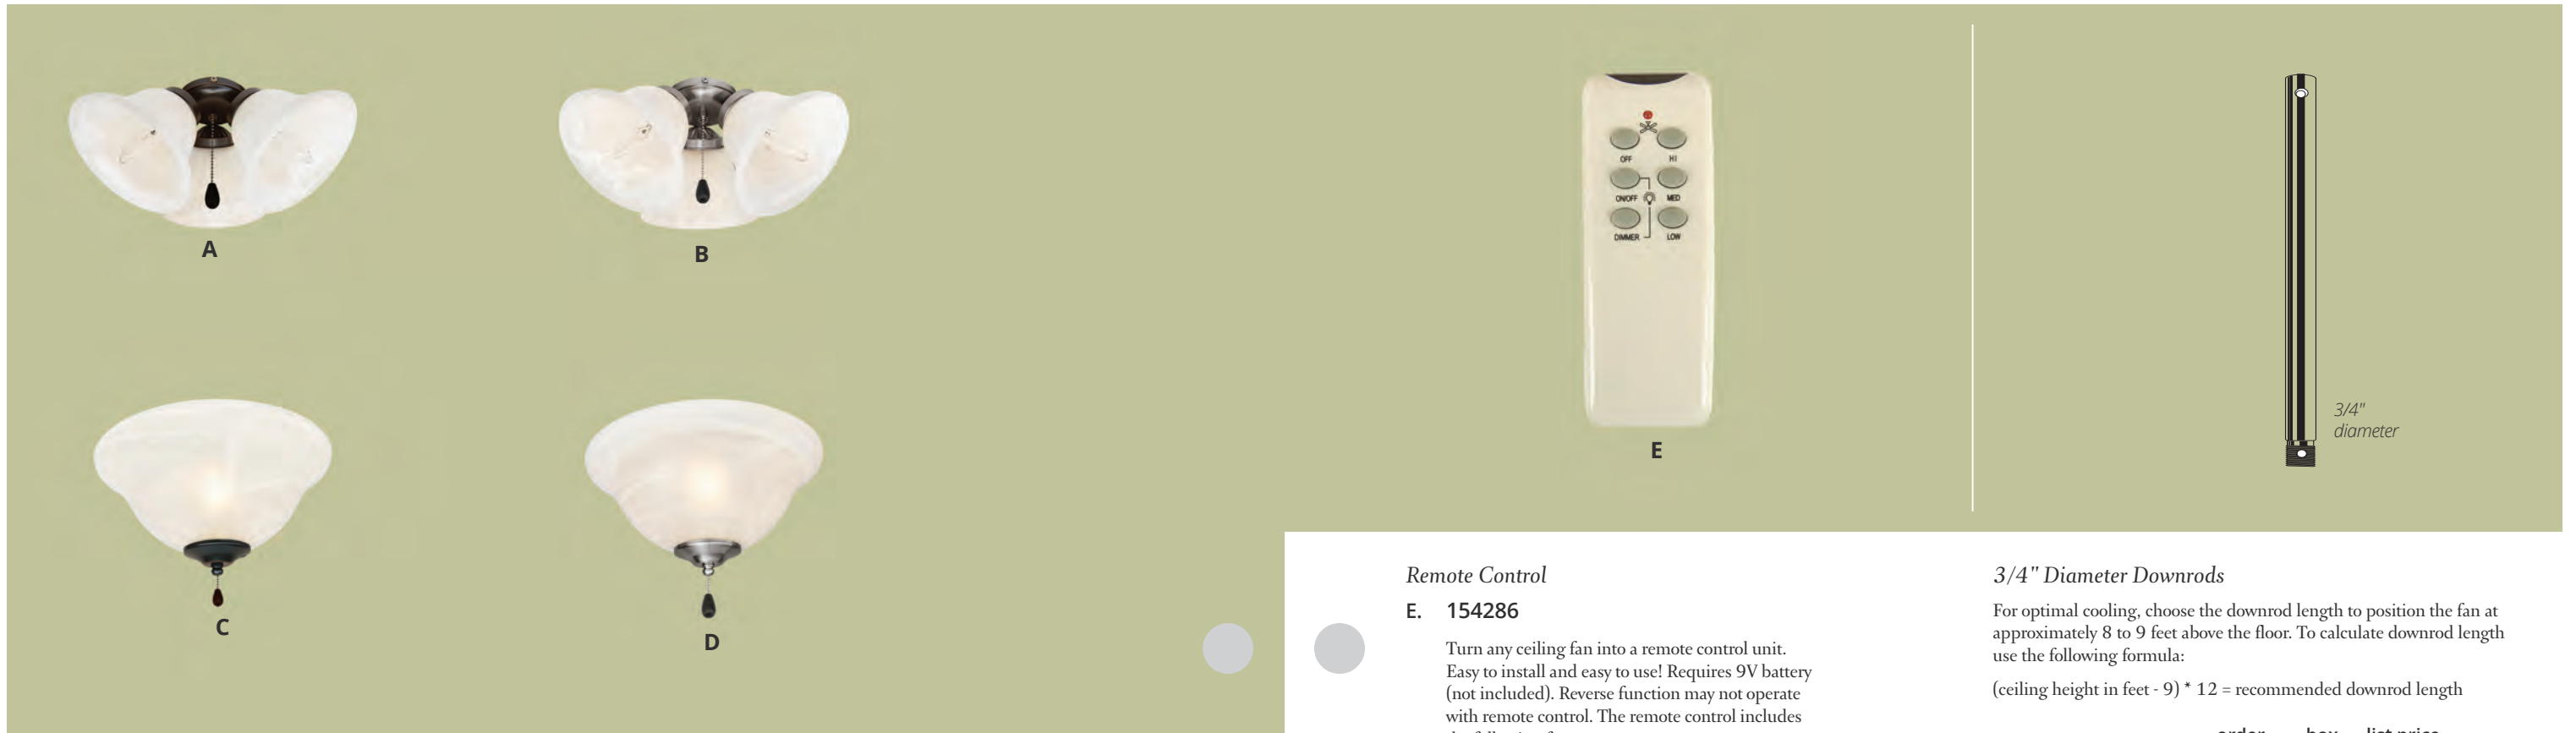

CEILING FAN LIGHT KITS

LIGHT KITS

CEILING FANS

REMOTE CONTROL | 3/4" DIAMETER DOWNRODS

Light Kits

- **A. 154187**
  oil rubbed bronze finish
  with alabaster glass

  three 60W C base bulbs
  fits light kit adaptable ceiling fans
  with a 3 1/2" (90mm) switch housing cap
  limited 10 year warranty
  list price each - $39.18
- **B. 154195**
  satin nickel finish
  with alabaster glass

  three 60W C base bulbs
  fits light kit adaptable ceiling fans
  with a 3 1/2" (90mm) switch housing cap
  limited 10 year warranty
  list price each - $37.96
- **C. 154211**
  oil rubbed bronze finish
  with alabaster glass

  three 60W C base bulbs
  fits light kit adaptable ceiling fans
  with 1/2" threaded center post
  limited 10 year warranty
  list price each - $43.10
- **D. 154203**
  satin nickel finish
  with alabaster glass

  three 60W C base bulbs
  fits light kit adaptable ceiling fans
  with 1/2" threaded center post
  limited 10 year warranty
  list price each - $41.76

Remote Control

E. 154286

Turn any ceiling fan into a remote control unit. Easy to install and easy to use! Requires 9V battery (not included). Reverse function may not operate with remote control. The remote control includes the following features:

- fan on/off function
- light on/off function and dimmer (incandescent only)
- 3-speed fan control
- operation range within 30 feet
- limited 10 year warranty
- list price each - $49.46

3/4" Diameter Downrods

For optimal cooling, choose the downrod length to position the fan at approximately 8 to 9 feet above the floor. To calculate downrod length use the following formula:

(ceiling height in feet - 9) * 12 = recommended downrod length

length	finish	order code	box pack	list price each
12"	satin nickel	153460	12	8.85
12"	bronze	153494	12	9.69
18"	white	153437	12	8.94
24"	satin nickel	153478	12	10.04
24"	bronze	153502	12	10.96
36"	white	153452	12	12.69
36"	satin nickel	153486	12	13.99
36"	bronze	153510	12	14.60