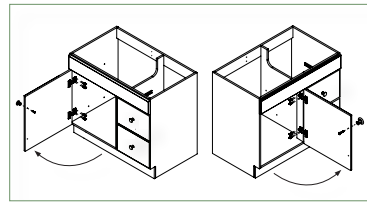

TruMatch™ cabinet hardware—also available open stock.

Adjustable shelves.

Solid wood door and drawer frames feature either cope and stick or mitered joint construction.

**Reversible door and drawers** on some Claremont and Wyndham vanities makes them convenient in any space.