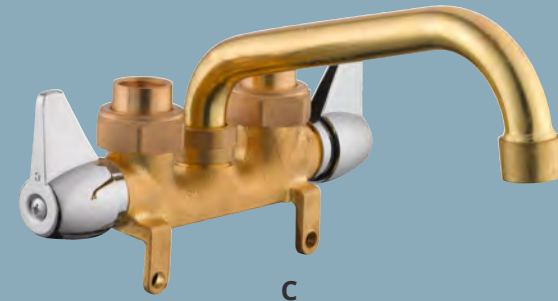

LAUNDRY FAUCETS

ASHLAND

C

ACCESSORIES

SOAP DISPENSERS | FAUCET EXTENSION KIT | BATH DRAIN KITS

order code	finish	mounting holes	center mount	spout height/reach	max. deck thickness	GPM per 20 PSI	quick attach	box pack	list price each
<i>Ashland</i>									
A. 525147	satin nickel	2	4"	4 5/16"/6 13/16"	1 1/16"	2.2	N	4	$79.32
B. 525139	polished chrome	2	4"	4 5/16"/6 13/16"	1 1/16"	2.2	N	4	70.52
C. 545749	rough brass	-	3"	3 3/8"/6 7/8"	-	2.2	N	6	59.50
D. 545731	polished chrome	2	4"	2 7/8"/5 5/8"	1 3/16"	2.2	N	6	50.96

order code	description	finish	mounting holes	spout height/reach	max. deck thickness	box pack	list price each
<i>Soap Dispensers</i>							
E. 522276	soap dispenser	brushed bronze	1	1 13/16"/3 1/4"	2 9/16"	20	$26.60
F. 522268	soap dispenser	oil rubbed bronze	1	1 13/16"/3 1/4"	2 9/16"	20	26.60
G. 522250	soap dispenser	satin nickel	1	1 13/16"/3 1/4"	2 9/16"	20	24.62
H. 522243	soap dispenser	polished chrome	1	1 13/16"/3 1/4"	2 9/16"	20	23.45
<i>Faucet Extension Kit</i>							
I. 522680		rough brass	-	-	-	1	$29.16
<i>Bath Drain Kits</i>							
J. 522359	lift & turn bath drain	brushed bronze	-	-	-	1	$35.83
K. 522334	lift & turn bath drain	brushed bronze	-	-	-	1	33.18
L. 522342	lift & turn bath drain	satin nickel	-	-	-	1	35.83
M. 522326	lift & turn bath drain	satin nickel	-	-	-	1	31.59
N. 522722	toe tap bath drain	oil rubbed bronze	-	-	-	1	$38.79
O. 522706	toe tap bath drain	oil rubbed bronze	-	-	-	1	35.91
P. 522714	toe tap bath drain	polished chrome	-	-	-	1	38.79
Q. 522813	toe tap bath drain	polished chrome	-	-	-	1	34.20
R. 522458	PVC bath drain rough in kit	-	-	-	-	1	21.29