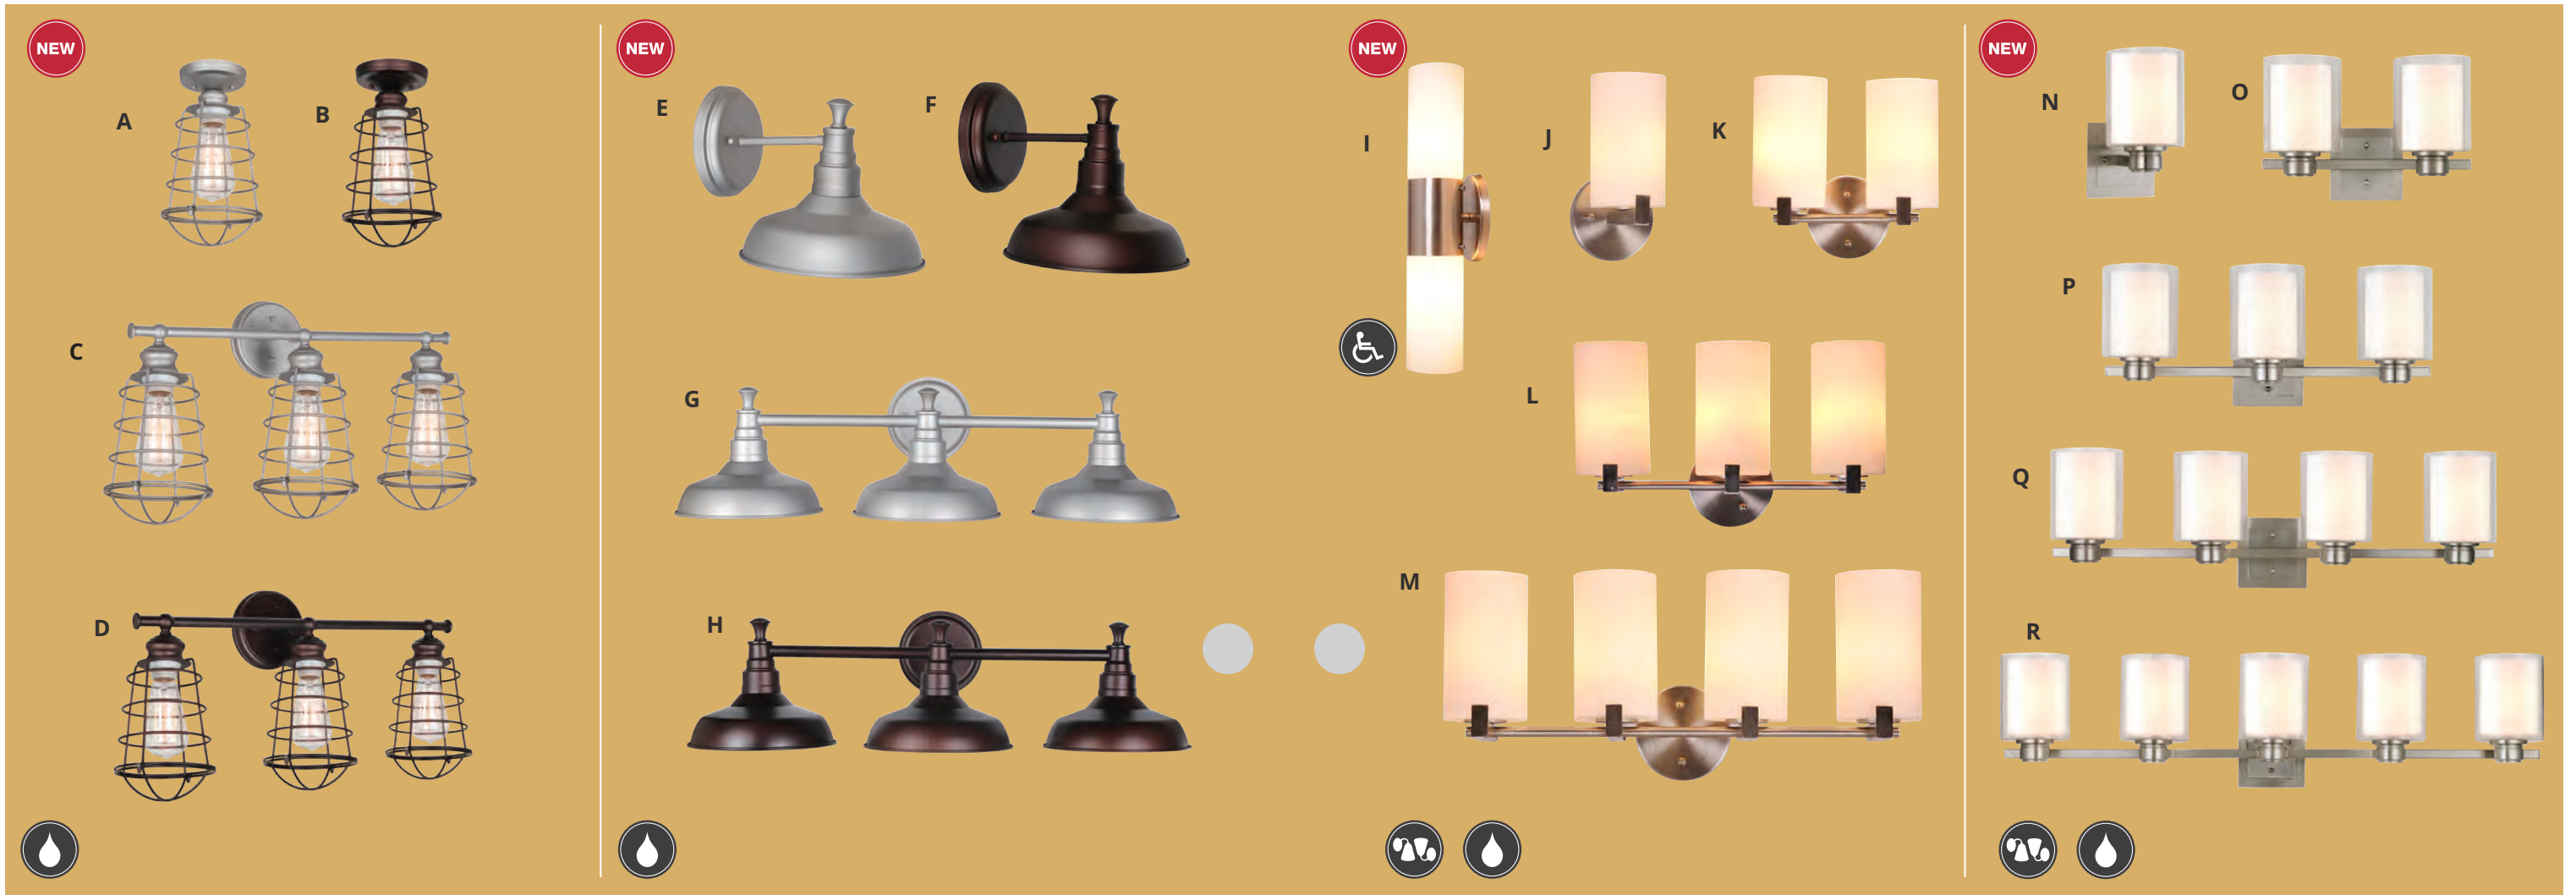

BATH LIGHTING

AJAX | KIMBALL | EASTPORT | OSLO

order code	description	height	width	projection	lamping	box pack	list price each
<i>Ajax Collection - galvanized and textured coffee bronze</i>							
A. 519702	1LT Wall Mount	13 3/8"	6 3/8"	8"	one 60W M base bulb	1	$32.61
B. 519710	1LT Wall Mount	13 3/8"	6 3/8"	8"	one 60W M base bulb	1	34.33
C. 519728	3LT Vanity	13"	25 1/2"	8"	three 60W M base bulbs	1	95.96
D. 519736	3LT Vanity	13"	25 1/2"	8"	three 60W M base bulbs	1	101.02

order code	description	height	width	projection	lamping	box pack	list price each
<i>Kimball Collection - galvanized and textured coffee bronze</i>							
E. 519892	1LT Wall Mount	8 1/2"	9"	11"	one 60W M base bulb	4	$35.23
F. 519900	1LT Wall Mount	8 1/2"	9"	11"	one 60W M base bulb	4	37.08
G. 520312	3LT Vanity	8 1/2"	31"	11"	three 60W M base bulbs	1	90.53
H. 520320	3LT Vanity	8 1/2"	31"	11"	three 60W M base bulbs	1	95.30

order code	description	height	width	projection	lamping	box pack	list price each
<i>Eastport Collection - satin nickel finish with frosted white glass</i>							
I. 570929	2LT Bath Bar	16"	4 3/4"	4"	two 60W M base T-10 bulbs	8	$51.20
J. 573154	1LT Wall Mount	10"	4 3/4"	5"	one 60W M base bulb	8	38.75
K. 577528	2LT Wall Mount	10"	10 1/4"	5"	two 60W M base bulbs	8	53.13
L. 573147	3LT Vanity	10"	16 1/2"	5 7/8"	three 60W M base bulbs	1	85.50
M. 577536	4LT Vanity	10"	22 7/8"	5"	four 60W M base bulbs	1	108.10

order code	description	height	width	projection	lamping	box pack	list price each
<i>Oslo Collection - satin nickel finish with frosted white and clear glass</i>							
N. 556134	1LT Wall Mount	10 1/4"	5 1/2"	7 1/2"	one 60W M base bulb	8	$40.63
O. 556142	2LT Wall Mount	10 1/4"	16"	7 1/2"	two 60W M base bulbs	4	75.21
P. 556159	3LT Vanity	10 1/4"	25"	7 1/2"	four 60W M base bulbs	4	105.34
Q. 556167	4LT Vanity	10 1/4"	34"	7 1/2"	four 60W M base bulbs	4	144.40
R. 556175	5LT Vanity	10 1/4"	44"	7 1/2"	five 60W M base bulbs	4	175.64