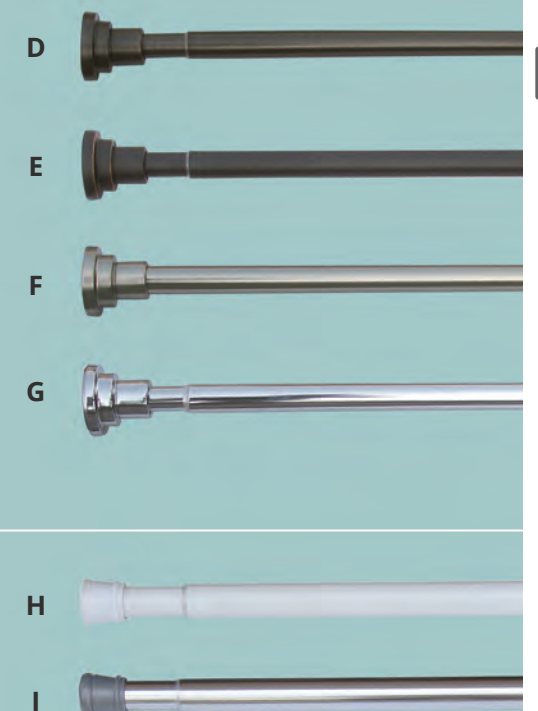

SHOWER RODS

CURVED | STRAIGHT

Safety Grab Bars

order code	bar length	box pack	list price each
Commercial Bars | 1 1/2" diameter tube			
514034	42"	5	$65.35
514042	36"	5	57.03
514059	30"	5	51.02
514067	24"	5	44.53
514075	18"	5	40.42
514083	16"	5	38.10
514091	12"	5	34.25

order code	bar length	box pack	list price each
Residential Bars | 7/8" diameter tube			
514190	24"	5	$28.73
514208	16"	5	23.00
514216	9"	5	19.78

order code	bar length	box pack	list price each
Commercial Bars | 1 1/4" diameter tube			
514117	42"	5	$60.51
514125	36"	5	52.80
514133	30"	5	47.24
514141	24"	5	41.23
514158	18"	5	37.45
514166	16"	5	35.27
514182	12"	5	31.71

Curved Shower Rods

- **A. 533638**
  oil rubbed bronze finish
  expands from 55" to 63"
  1" diameter rod
  box pack 4
  list price each - $42.60
- **B. 533620**
  satin nickel finish
  expands from 55" to 63"
  1" diameter rod
  box pack 4
  list price each - $39.70
- **C. 533604**
  polished chrome finish
  expands from 55" to 63"
  1" diameter rod
  box pack 4
  list price each - $37.48

Straight Shower Rods

- **D. 560938**
  brushed bronze finish expands from 42" to 73"
  1" diameter rod
  box pack 4
  list price each - $27.50
- **E. 560920**
  oil rubbed bronze finish
  expands from 42" to 73"
  1" diameter rod
  box pack 4
  list price each - $27.50
- **F. 560912**
  satin nickel finish
  expands from 42" to 73"
  1" diameter rod
  box pack 4
  list price each - $25.95
- **G. 560904**
  polished chrome finish
  expands from 42" to 73"
  1" diameter rod
  box pack 4
  list price each - $24.39

Straight Shower Rods

- **H. 561001**
  white finish
  expands from 36" to 63"
  1" diameter rod
  box pack 24
  list price each - $9.85
- **I. 561019**
  polished chrome finish
  expands from 36" to 63"
  1" diameter rod
  box pack 24
  list price each - $10.37