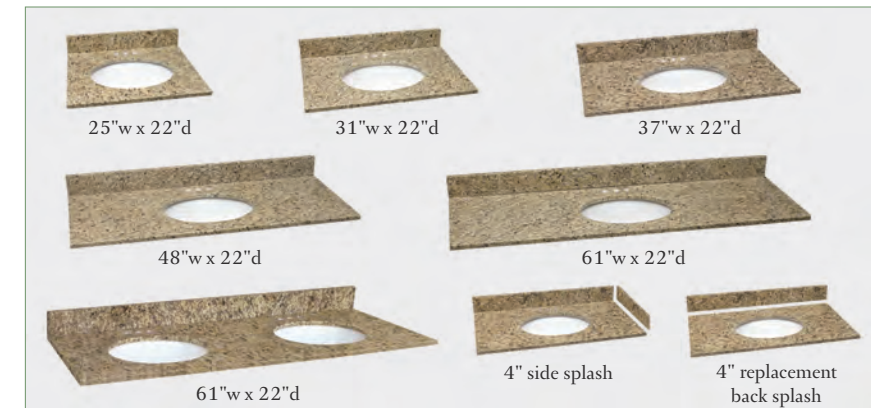

SOLID SURFACE VANITY TOPS

Available Solid Surface Finish:

- composite resin construction is highly resistant to scratches and stains
- pre-installed undermount vanity bowl with ogee edge profile
- smooth, clean transition from vanity top to sink
- 2" low profile integrated backsplash for a sleek modern look
- eased edge profile with drip-free edge design
- pre-drilled for 4" center mount faucets
- easy to install
- easy to clean and maintain for long lasting appeal
- 5 year limited warranty