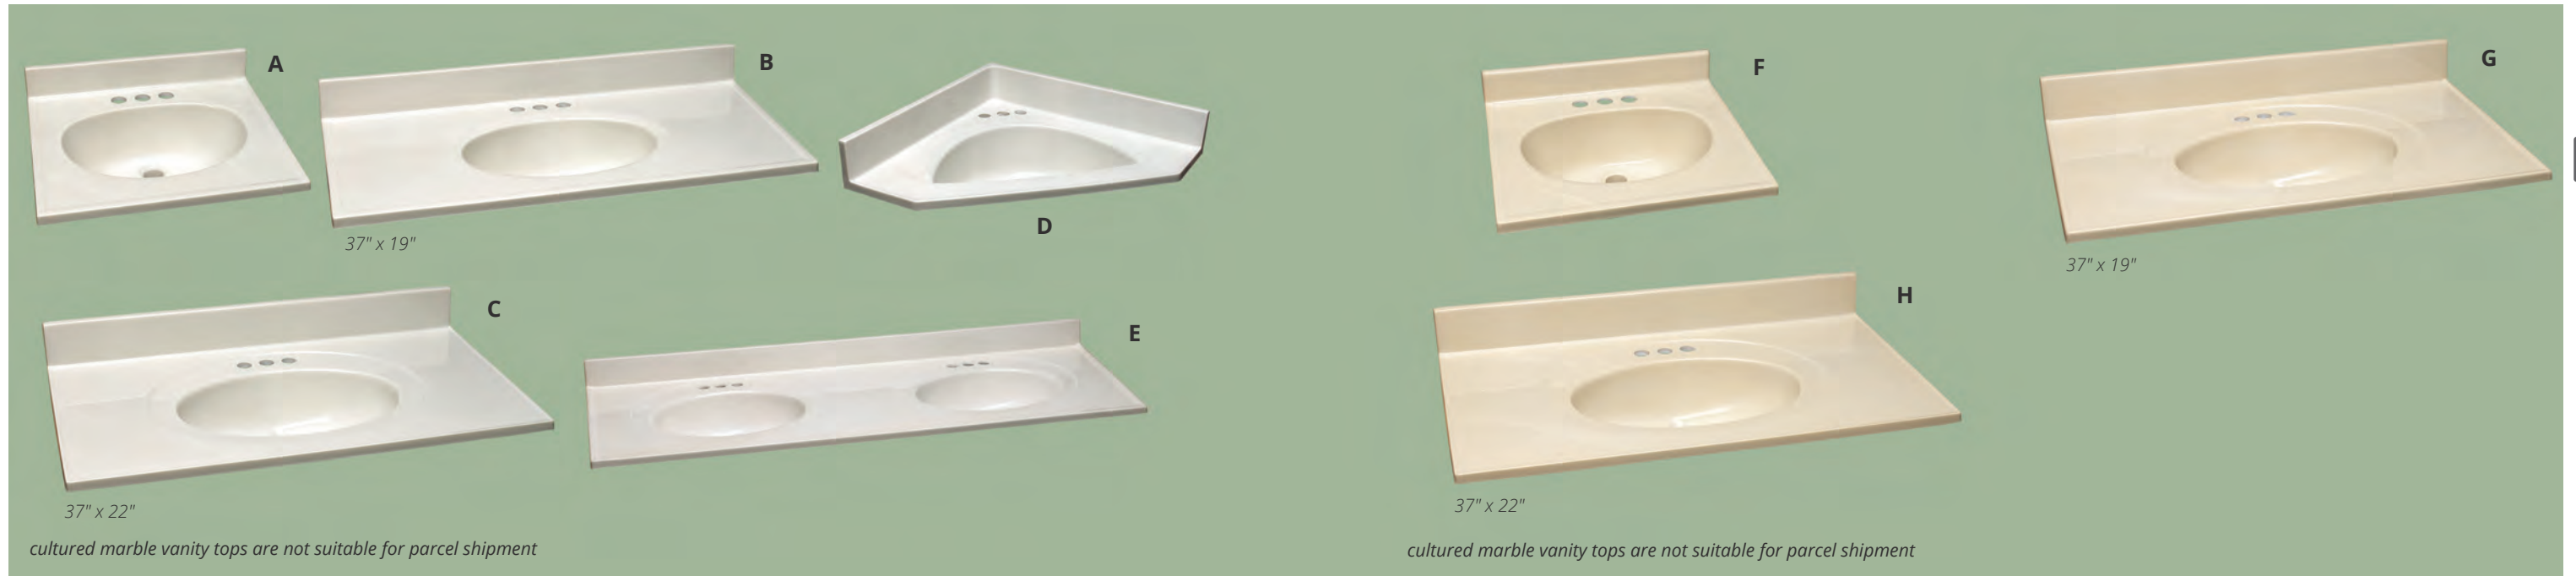

CULTURED MARBLE VANITY TOPS

WHITE ON WHITE | WHITE ON BONE

cultured marble vanity tops are not suitable for parcel shipment

cultured marble vanity tops are not suitable for parcel shipment

view box order code	description	width	depth	water depth	bowl width	bowl depth	view box list price each	sleeve pack order code	sleeve pack list price each
White on White Cultured Marble									
A. 551044	Single Bowl	19"	17"	4 1/8"	14"	9 5/8"	$71.67	552331	$63.24
B. 551051	Single Bowl	25"	19"	5"	16 1/8"	10 5/8"	96.60	552794	85.25
551069	Single Bowl	31"	19"	5"	15 5/16"	10 1/4"	128.27	552802	113.17
551077	Single Bowl	37"	19"	4 1/2"	16"	10 1/2"	157.11	552067	138.63
551085	Single Bowl	49"	19"	4 1/2"	16"	10 1/2"	218.94	550319	193.17
C. 551150	Single Bowl	25"	22"	4 3/4"	18 7/8"	13 1/4"	117.58	552810	103.74
551168	Single Bowl	31"	22"	4 1/2"	19"	13 3/8"	139.95	550350	123.47
551176	Single Bowl	37"	22"	4 5/8"	18 3/4"	12 1/2"	175.69	552315	155.04
-	Single Bowl	43"	22"	4 5/8"	18 3/4"	12 1/2"	-	551952	174.25
551184	Single Bowl	49"	22"	4 5/8"	18 3/4"	12 1/2"	246.02	550202	217.08
553354	Single Bowl	61"	22"	5"	17 1/2"	13"	388.30	-	-
D. -	Corner Mount	25"	25"	4"	19 1/4"	12"	-	545525	234.20
E. 553347	Double Bowl	61"	22"	5"	17 1/2"	13"	373.55	-	-
550533	Universal Side Splash	19"	3/4"	-	-	-	25.03	-	-
550913	Universal Side Splash	22"	3/4"	-	-	-	25.26	-	-
553362	Side Splash*	22"	3/4"	-	-	-	25.26	-	-

*For vanity tops 553354 & 553347

view box order code	description	width	depth	water depth	bowl width	bowl depth	view box list price each	sleeve pack order code	sleeve pack list price each
White on Bone Cultured Marble									
F. 551093	Single Bowl	19"	17"	4 1/8"	14"	9 5/8"	$71.67	552299	$63.24
G. 551101	Single Bowl	25"	19"	5"	16 1/8"	10 5/8"	96.60	552273	85.25
551119	Single Bowl	31"	19"	5"	15 5/16"	10 1/4"	128.27	552323	113.17
551127	Single Bowl	37"	19"	4 1/2"	16"	10 1/2"	157.11	552281	138.63
551135	Single Bowl	49"	19"	4 1/2"	16"	10 1/2"	218.94	552265	193.17
H. 551192	Single Bowl	25"	22"	4 3/4"	18 7/8"	13 1/4"	117.58	550947	103.74
551200	Single Bowl	31"	22"	4 1/2"	19"	13 3/8"	139.95	550939	123.47
551218	Single Bowl	37"	22"	4 5/8"	18 3/4"	12 1/2"	175.69	552307	155.04
551226	Single Bowl	49"	22"	4 5/8"	18 3/4"	12 1/2"	246.02	550194	217.08
550558	Universal Side Splash	19"	3/4"	-	-	-	25.03	-	-
550228	Universal Side Splash	22"	3/4"	-	-	-	25.26	-	-