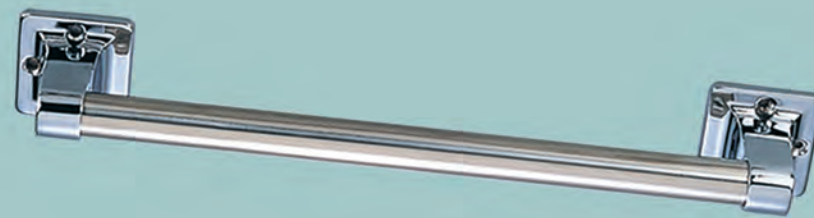

Residential Safety Grab Bars

- 7/8" diameter tubing
- exposed fasteners
- 15 gauge 304 stainless steel tubing
- polished chrome finish
- 1 1/2" wall clearance
- withstands 300 lbs. pull force
- mounting screws included
- heavy-duty poly-bag with peggable header card