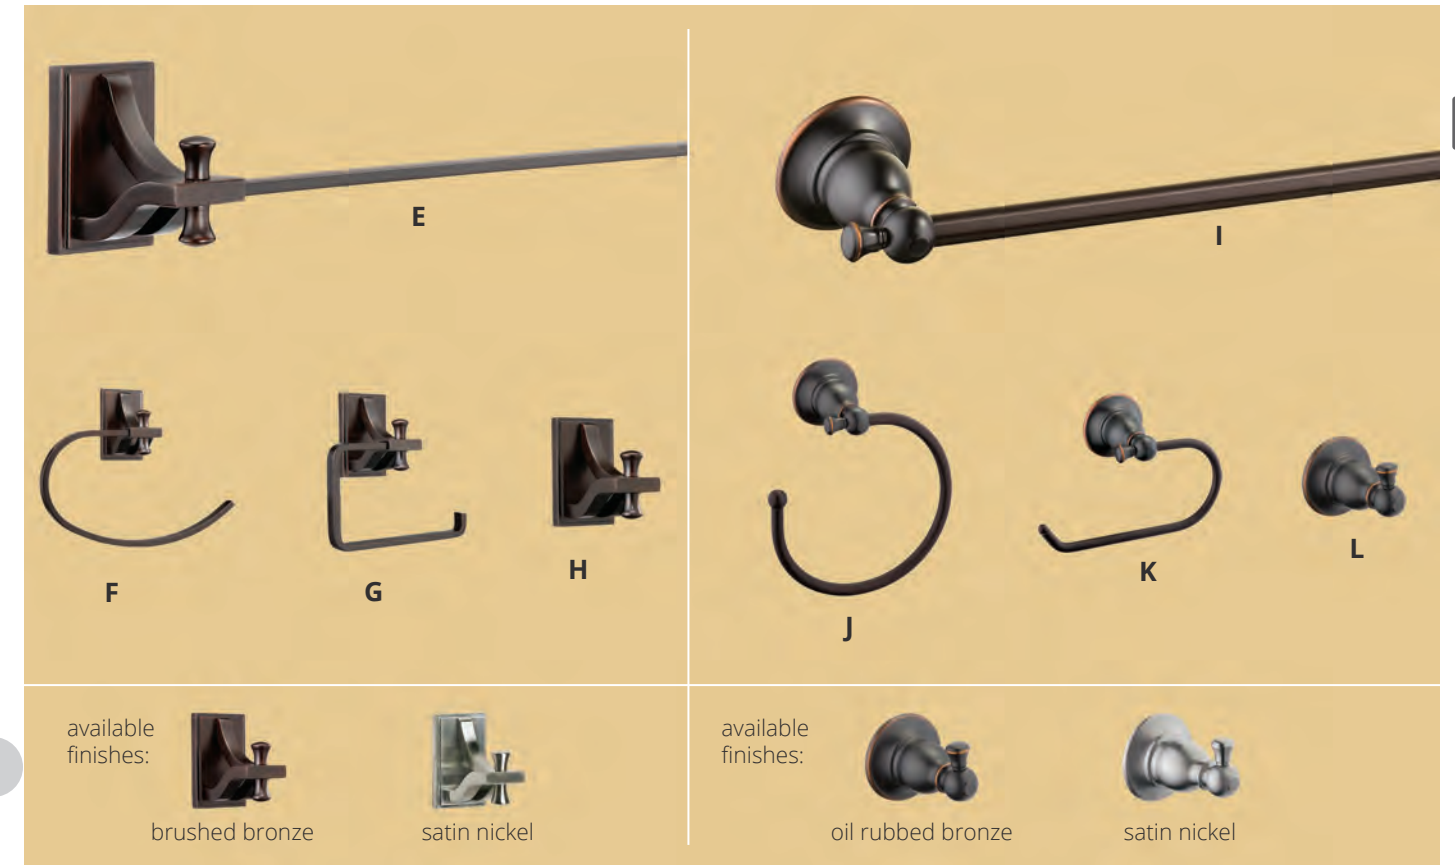

Ironwood Collection

order code	description	box pack	list price each
<i>brushed bronze finish</i>			
E. 560029	24" towel bar	6	$50.70
F. 560045	towel ring	6	31.06
G. 560060	tp holder	6	29.89
H. 560086	robe hook	6	21.19
<i>satin nickel finish</i>			
539478	24" towel bar	6	$46.65
539486	towel ring	6	28.58
539460	tp holder	6	27.50
539452	robe hook	6	19.48

Oakmont Collection

order code	description	box pack	list price each
<i>oil rubbed bronze finish</i>			
I. 561027	24" towel bar	6	$33.50
J. 561035	towel ring	6	23.79
K. 561043	tp holder	6	26.44
L. 561050	robe hook	6	14.45
<i>satin nickel finish</i>			
561068	24" towel bar	6	$31.00
561076	towel ring	6	22.03
561084	tp holder	6	24.47
561092	robe hook	6	13.39