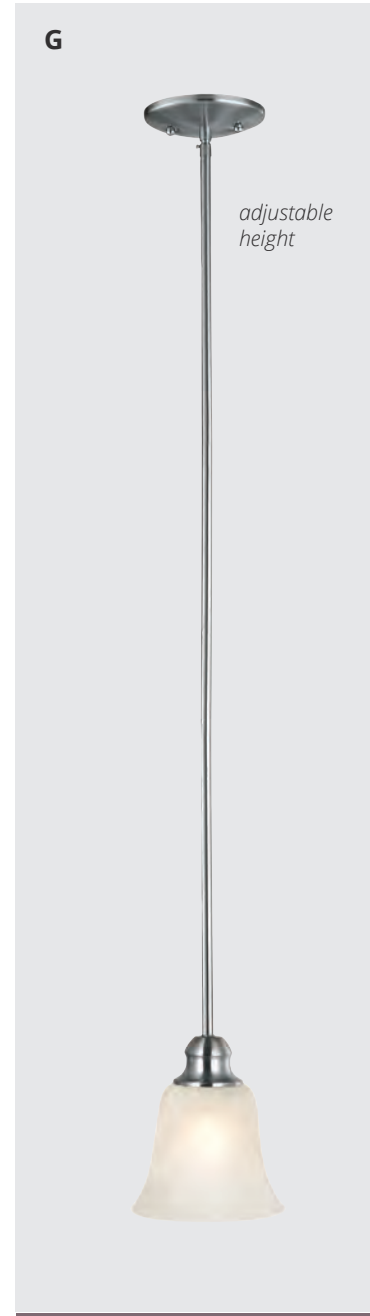

order code	description	height	width	projection	lampping	box pack	list price each
A. 519405	5LT Chandelier	17"	21"	-	five 60W M base bulbs	1	$92.64
B. 511550	2LT Ceiling Mount	7"	13¹/₄"	-	two 60W M base bulbs	6	36.17
C. 511568	2LT Ceiling Mount	5¹/₄"	9¹/₂"	-	two 60W M base bulbs	6	29.01
D. 511576	1LT Ceiling Mount	5"	7"	-	one 60W M base bulb	6	19.78
E. 511592	1LT Ceiling Mount	6³/₄"	6"	-	one 60W M base bulb	12	18.31
F. 154146	52" Ceiling Fan	14¹/₂"	52"	-	light kits available (see page 90)	1	111.03

order code	description	height	width	projection	lampping	box pack	list price each
G. 519439	Mini Pendant	45¹/₄"	5⁷/₈"	-	one 60W M base bulb	4	$47.89
H. 519447	1LT Wall Mount	10¹/₂"	5⁷/₈"	9"	one 60W M base bulb	6	31.36
I. 519454	2LT Wall Mount	9¹/₂"	15"	9"	two 60W M base bulbs	1	38.84
J. 519462	3LT Vanity	9¹/₂"	23"	9"	three 60W M base bulbs	1	86.52