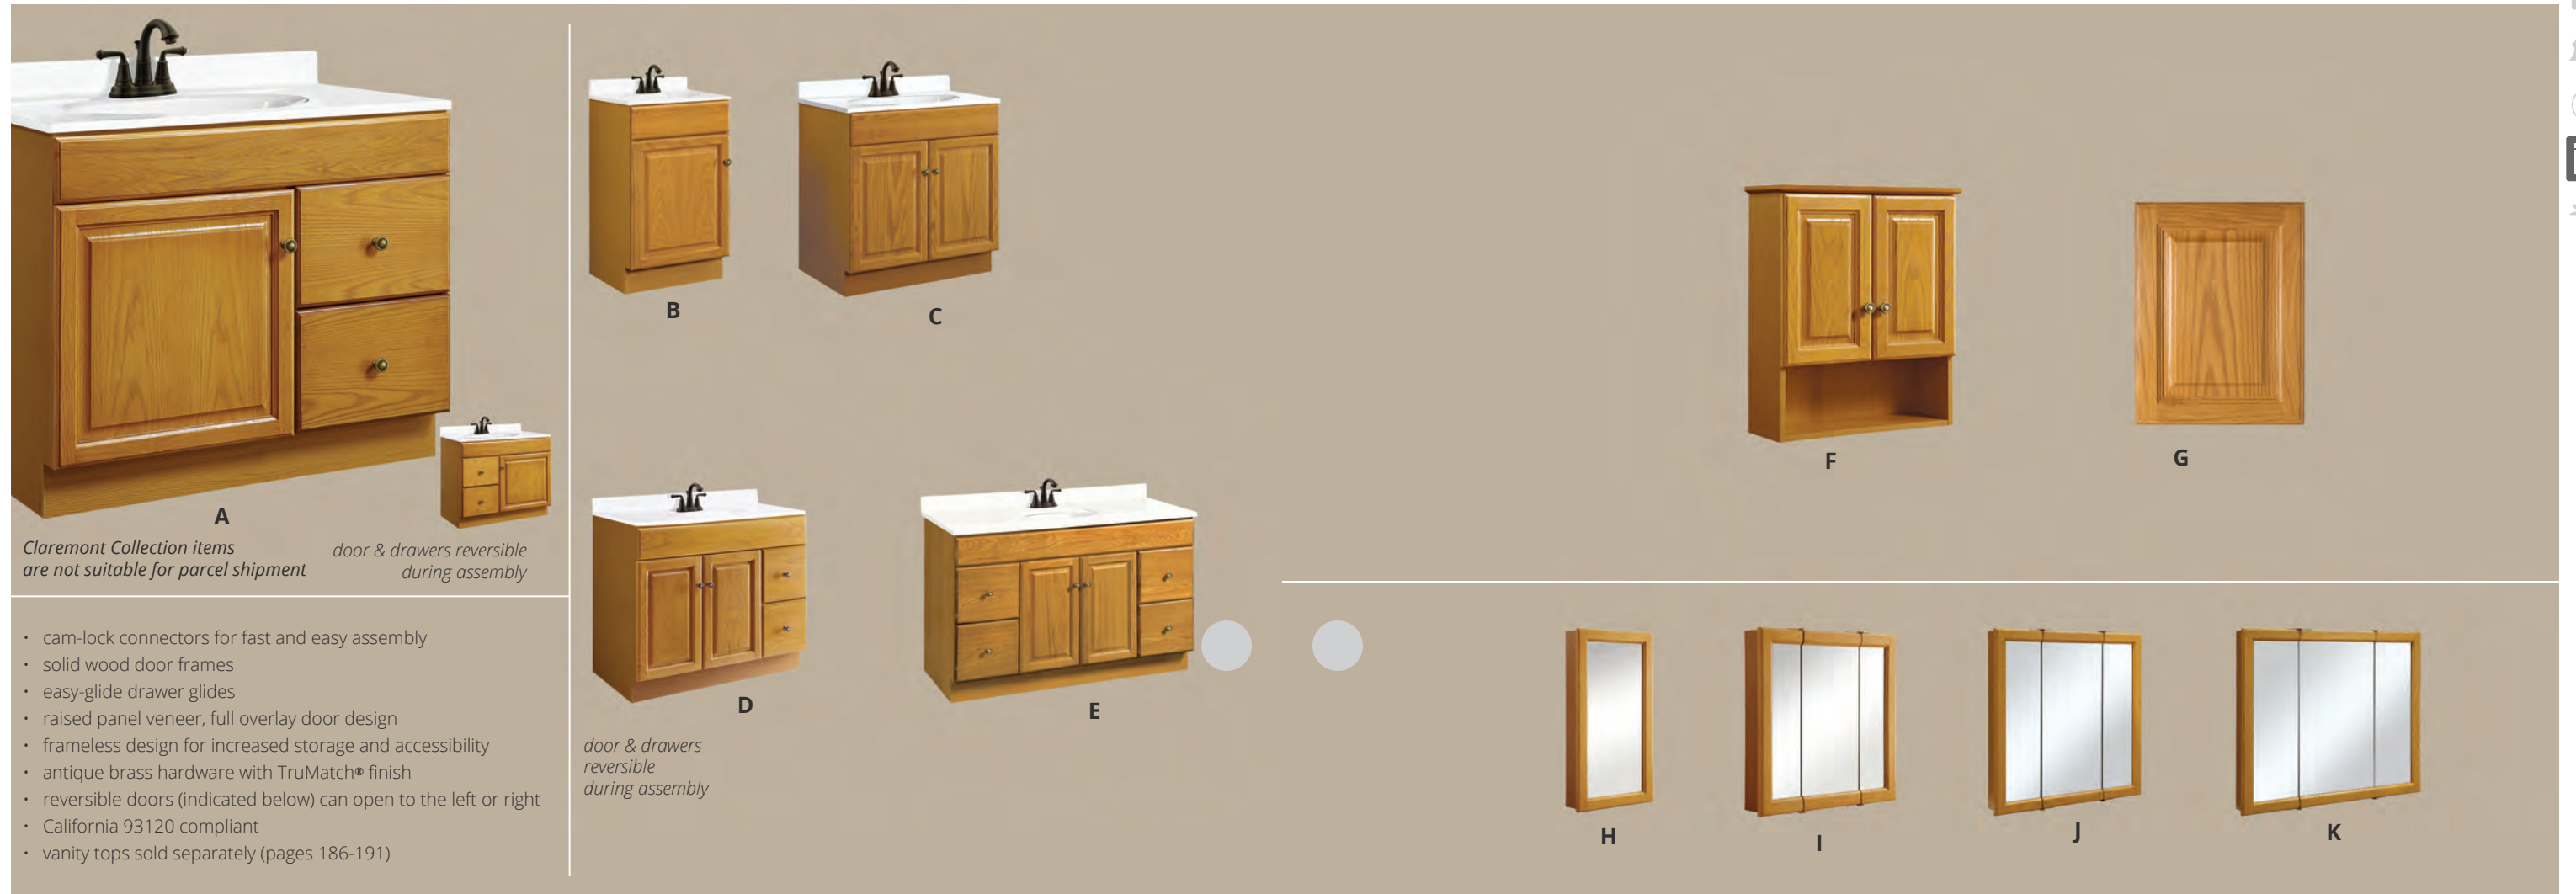

# CLAREMONT COLLECTION

READY-TO-ASSEMBLE | HONEY OAK FINISH

Claremont Collection items door & drawers reversible are not suitable for parcel shipment during assembly

- cam-lock connectors for fast and easy assembly
- solid wood door frames
- easy-glide drawer glides
- raised panel veneer, full overlay door design
- frameless design for increased storage and accessibility
- antique brass hardware with TruMatch® finish
- reversible doors (indicated below) can open to the left or right
- California 93120 compliant
- vanity tops sold separately (pages 186-191)