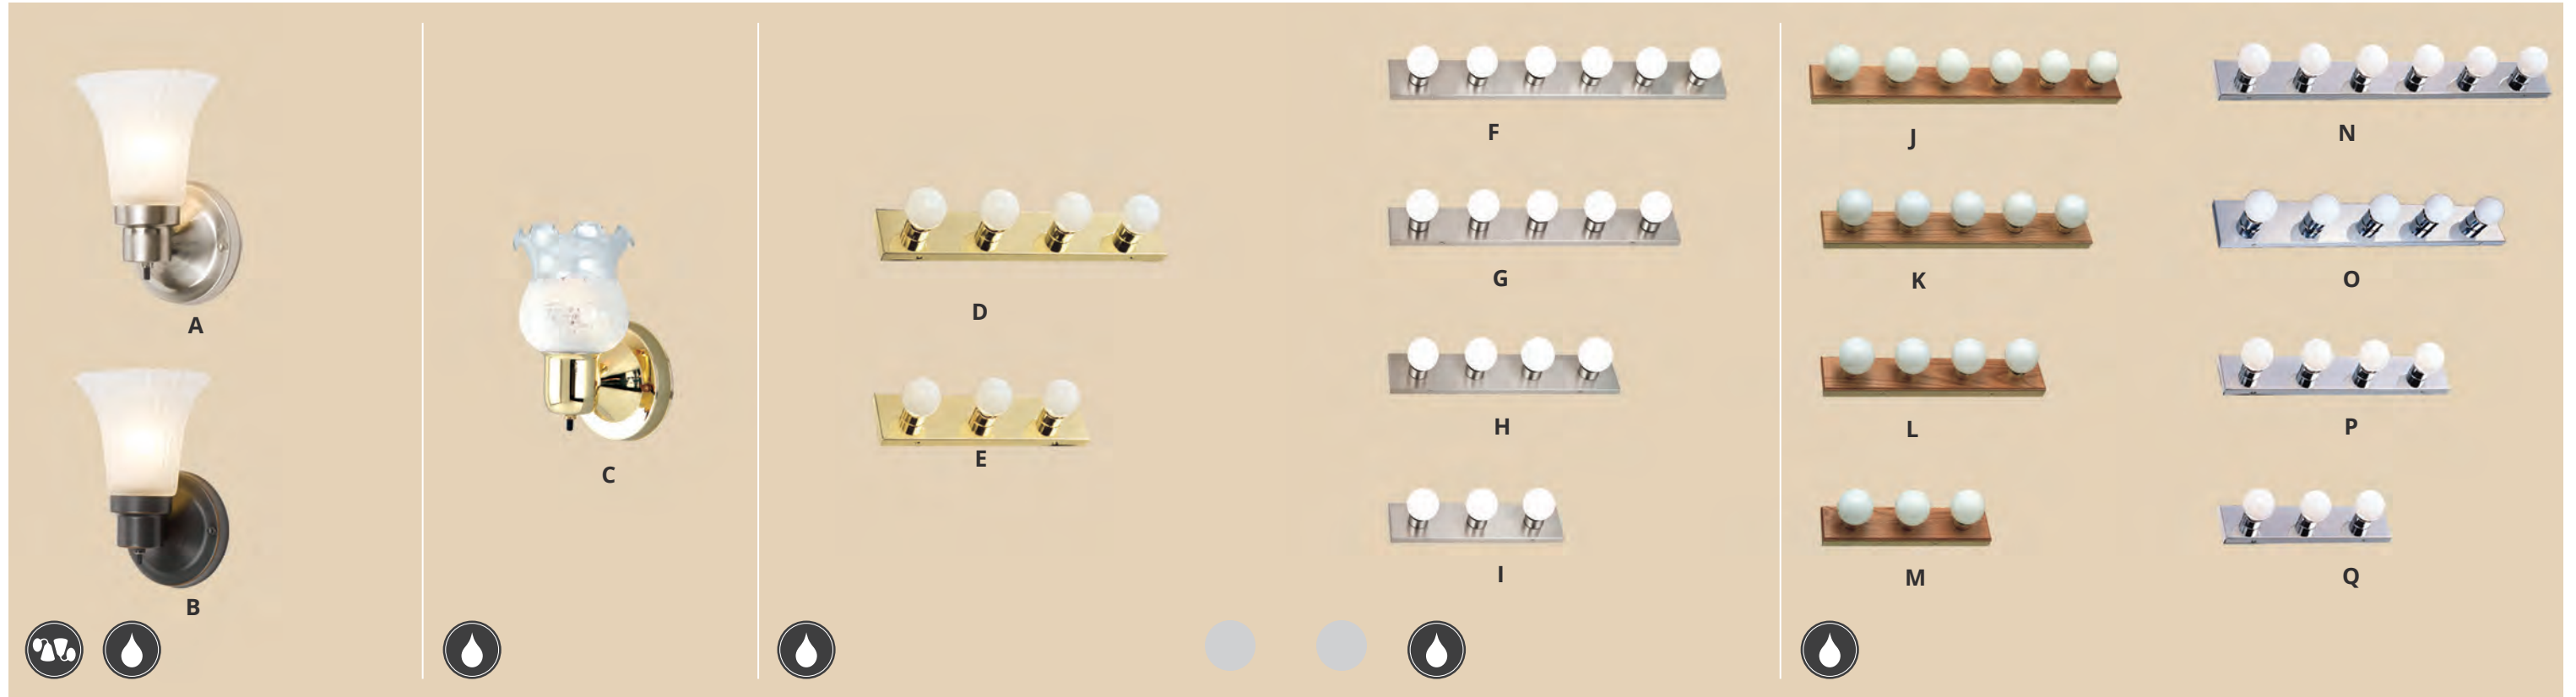

BATH LIGHTING

WALL MOUNTS | VANITY LIGHTS

order code	description	height	width	projection	lamping	box pack	list price each
<i>satin nickel finish with frosted flute glass</i>							
A. 504977	1LT Wall Mount	8 1/4"	5 1/8"	5 1/4"	one 60W M base bulb	6	$25.88
<i>oil rubbed bronze finish with frosted flute glass</i>							
B. 505115	1LT Wall Mount	8 1/4"	5 1/8"	5 1/4"	one 60W M base bulb	6	$28.60
<i>polished brass finish with frosted etched glass</i>							
C. 500975	1LT Wall Mount	7 1/2"	4 1/2"	4 3/4"	one 60W M base bulb	6	$23.03
<i>polished brass finish</i>							
D. 500868	4LT Vanity	4 1/4"	24"	2"	four 60W M base bulbs	4	$29.23
E. 500827	3LT Vanity	4 1/4"	18"	2"	three 60W M base bulbs	4	22.54

order code	description	height	width	projection	lamping	box pack	list price each
<i>satin nickel finish</i>							
F. 519314	6LT Vanity	4 1/4"	36"	2"	six 60W M base bulbs	4	$45.14
G. 519306	5LT Vanity	4 1/4"	30"	2"	five 60W M base bulbs	4	38.21
H. 519298	4LT Vanity	4 1/4"	24"	2"	four 60W M base bulbs	4	29.53
I. 519280	3LT Vanity	4 1/4"	18"	2"	three 60W M base bulbs	4	22.40
<i>honey oak finish</i>							
J. 500223	6LT Vanity	4 3/8"	36"	2 1/2"	six 60W M base bulbs	4	$54.47
K. 500215	5LT Vanity	4 3/8"	30"	2 1/2"	five 60W M base bulbs	4	49.03
L. 500207	4LT Vanity	4 3/8"	24"	2 1/2"	four 60W M base bulbs	4	34.05
M. 500199	3LT Vanity	4 3/8"	18"	2 1/2"	three 60W M base bulbs	4	29.96
<i>polished chrome finish</i>							
N. 500942	6LT Vanity	4 1/4"	36"	2"	six 60W M base bulbs	4	$42.21
O. 509653	5LT Vanity	4 1/4"	30"	2"	five 60W M base bulbs	4	35.73
P. 500892	4LT Vanity	4 1/4"	24"	2"	four 60W M base bulbs	4	27.61
Q. 500850	3LT Vanity	4 1/4"	18"	2"	three 60W M base bulbs	4	20.95