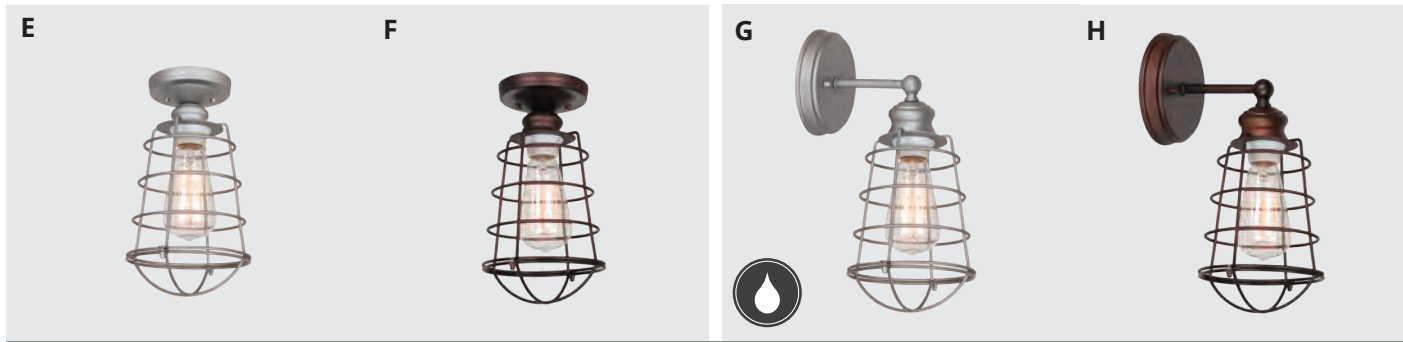

**INDOOR LIGHTING** collections | bath | wall mounts | ceiling mounts | fluorescent | art glass | recessed

See pages 192-193 for additional Indoor Lighting Product Knowledge.

# AJAX COLLECTION

NEW

GALVANIZED AND TEXTURED COFFEE BRONZE

	order code	description	height	width	projection	lamping	box pack	list price each
A.	519645	Mini Pendant	50 <sup>3</sup> / <sub>8</sub> "	6 <sup>1</sup> / <sub>2</sub> "	-	one 60W M base bulb	4	\$49.19
B.	519652	Mini Pendant	50 <sup>3</sup> / <sub>8</sub> "	6 <sup>1</sup> / <sub>2</sub> "	-	one 60W M base bulb	4	51.78
C.	519660	Pendant Mount	51 <sup>3</sup> / <sub>4</sub> "	16 <sup>13</sup> / <sub>16</sub> "	-	one 60W M base bulb	4	110.03
D.	519678	Pendant Mount	51 <sup>3</sup> / <sub>4</sub> "	16 <sup>13</sup> / <sub>16</sub> "	-	one 60W M base bulb	4	115.82
E.	519686	Semi-Flush Mount	11"	6 <sup>5</sup> / <sub>16</sub> "	-	one 60W M base bulb	4	34.25
F.	519694	Semi-Flush Mount	11"	6 <sup>5</sup> / <sub>16</sub> "	-	one 60W M base bulb	4	36.05
G.	519702	1LT Wall Mount	13 <sup>3</sup> / <sub>8</sub> "	6 <sup>3</sup> / <sub>8</sub> "	8"	one 60W M base bulb	4	32.61
H.	519710	1LT Wall Mount	13 <sup>3</sup> / <sub>8</sub> "	6 <sup>3</sup> / <sub>8</sub> "	8"	one 60W M base bulb	4	34.33