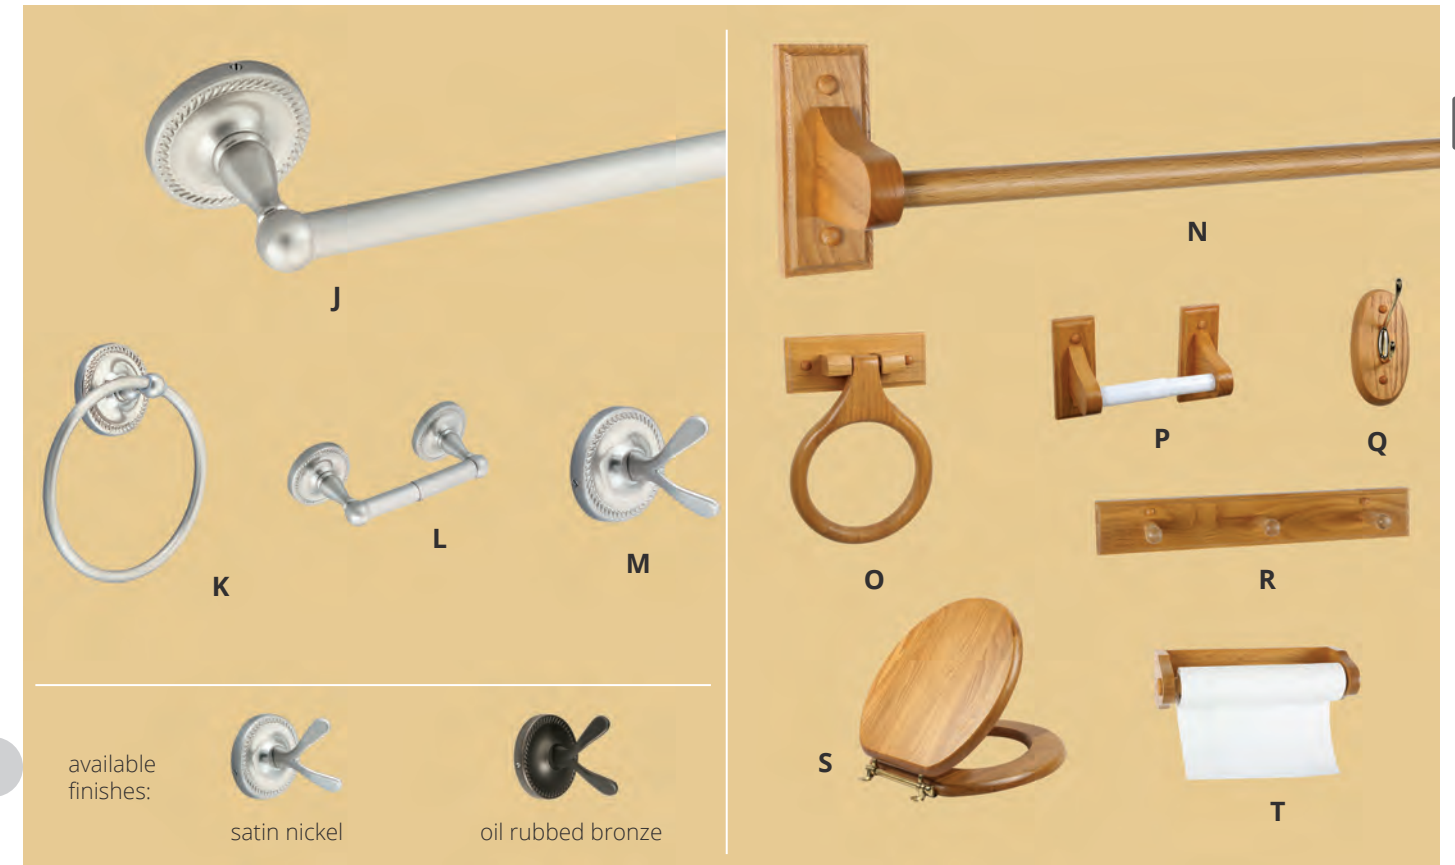

## Geneva Collection

order code	description	box pack	list price each
<i>satin nickel finish</i>			
F. 560300	24" towel bar	6	\$39.31
G. 560326	24" double towel bar	6	68.40
H. 560367	towel ring	6	17.71
I. 560383	tp holder	6	22.67
J. 560342	double robe hook	6	12.57
<i>polished chrome finish</i>			
560292	24" towel bar	6	\$37.44
560318	24" double towel bar	6	65.14
560359	towel ring	6	16.86
560375	tp holder	6	21.59
560334	double robe hook	6	11.97

## Torino Collection

order code	description	box pack	list price each
<i>brushed bronze finish</i>			
K. 560417	24" towel bar	6	\$59.44
L. 560474	towel ring	6	29.48
M. 560508	tp holder	6	31.32
N. 560441	double robe hook	6	16.80
<i>satin nickel finish</i>			
560409	24" towel bar	6	\$51.06
560466	towel ring	6	26.50
560490	tp holder	6	21.53
560433	double robe hook	6	14.83

# BATH ACCESSORIES

ALLANTE | EDEN | HAMILTON | DALTON

available finishes: polished chrome satin nickel oil rubbed bronze

available finishes: oil rubbed bronze

available finishes: satin nickel oil rubbed bronze