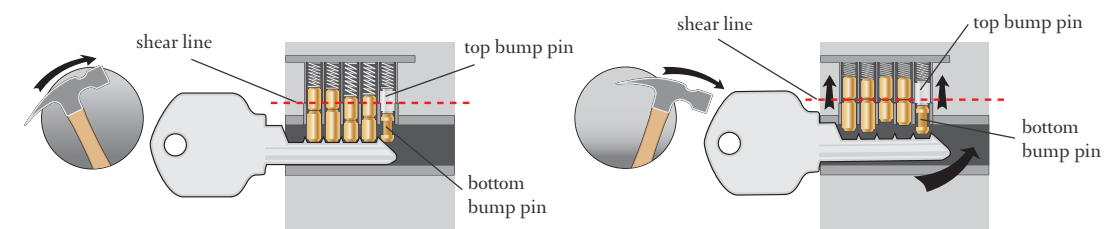

Features

Grade 2 and Grade 3 mechanical locks and electronic keypad locks available to meet all your building needs.

Mechanical locks feature reversible (non-handed) levers to make ordering and installation easy.

Custom keying to meet your specific needs - see page 105 for order codes and pricing.

Grade 3 latch options:

- 2-way adjustable latch
- universal (6-way) latch

PLUMBING

Certifications

CUPC compliant | NSF 61-9 compliant | ASME A112.18.1/CSA B125.1 compliant

Lead-free compliant faucets meet California AB1953, Vermont S-152 and Maryland HB 372 lead-reduction legislation.

ADA compliant faucets have a handle that is easy to grasp with one hand and, when properly installed, does not require pinching or twisting of the wrist to use.

WaterSense labeled faucets use 20% less water without sacrificing quality or performance.

Warranty

Lifetime Limited Warranty

Lifetime Limited Finish Warranty

Green Advantage

Builders need **WaterSense labeled** products to:

- meet green building standards
- earn LEED certification

Homeowners want **WaterSense labeled** products to:

- reduce water - use about 20% less water and perform as well or better than standard faucets
- save money - if all U.S. households installed water-efficient faucets and toilets, the country would save more than 3 trillion gallons of water and more than $18 billion dollars per year
- protect the environment and preserve the water supply for future generations

Builders and dealers need **lead-free compliant** products to:

- meet California, Vermont, and Maryland lead-reduction legislation

Homeowners want lead-free compliant products to:

- reduce their families’ exposure to lead in drinking water

Technology

Pressure-balanced valves on tub and shower faucets maintain a constant temperature even when the water pressure changes. This prevents the occurrence of both sudden scalding and extra cold water temperatures.

Washerless cartridges, used in washerless faucets, are plastic discs with holes that align to control the flow of water and eliminate leakage problems that result from worn washers.

Ceramic disc cartridges are wear-resistant ceramic plates with holes that align to let water flow or close to shut off water supply.

Plating finishes are designed and tested to withstand over 96 hours of salt spray and are guaranteed to give you years of trouble-free performance.

Hot water stops are adjustable to prevent thermal shock by restricting the faucet’s hot water output.

Air injection technology accelerates the water to create more water pressure with less water, thus improving the spray force using a minimal 2.0 GPM of water. In our tests, 30% less water was used with the air injection technology.