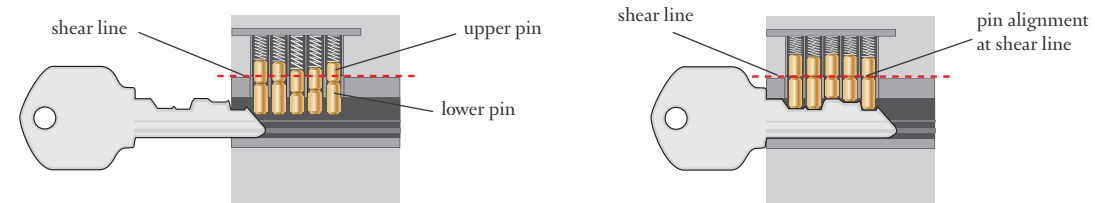

### 5-Pin High Security

Design House locks are a pin tumbler lock design, which is a system that requires a specific key to move a series of pins to release the lock.

When the proper key is inserted, the pins will be pushed upward, lining up the pairs where the cylinder and the outer housing meet. This point is called the shear line. When the pin pairs meet at the shear line, it allows the key to rotate the cylinder plug and enables the door knob to become unlocked.