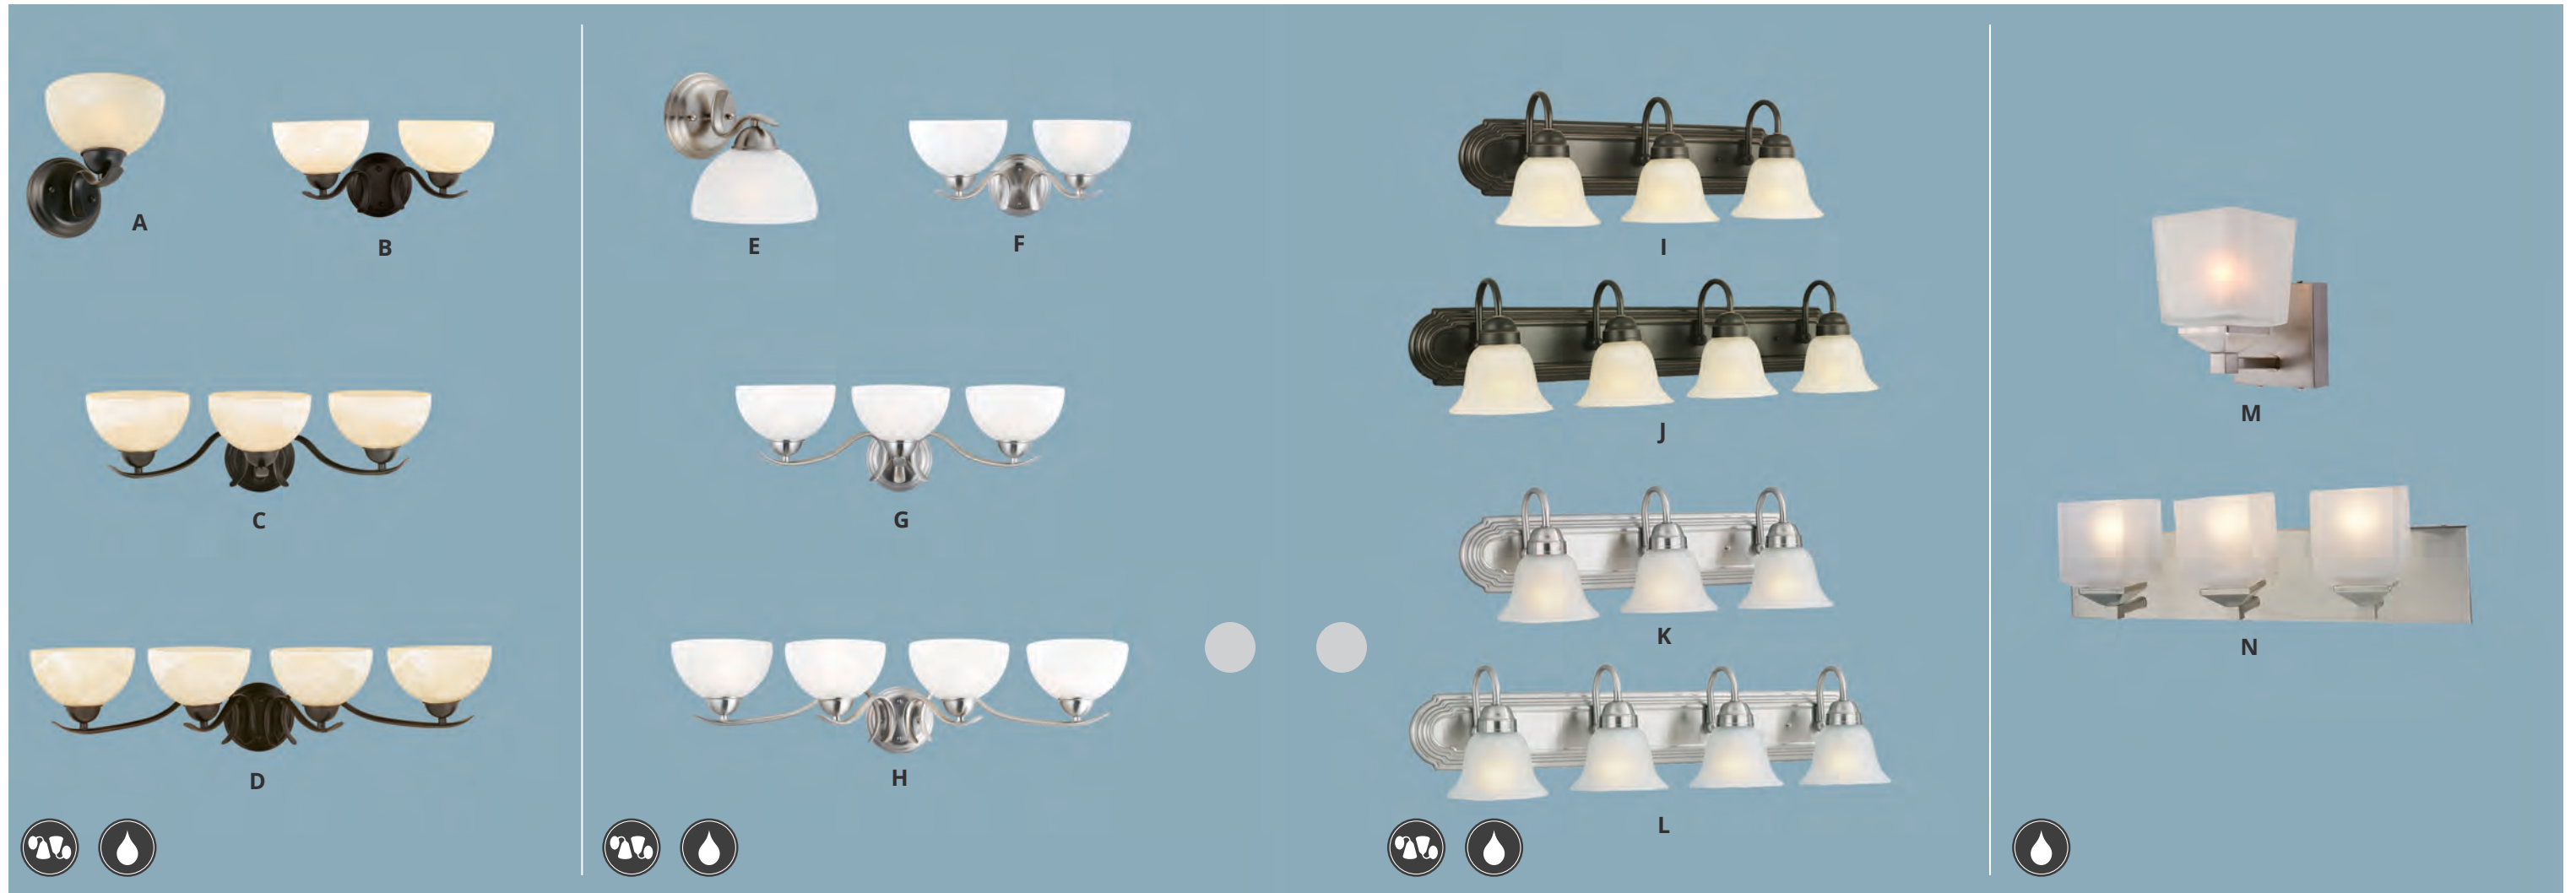

BATH LIGHTING

TREVIE | ALLANTE | SYRAH

order code	description	height	width	projection	lamping	box pack	list price each
<i>Trevie Collection - oil rubbed bronze finish with antique alabaster glass</i>							
A. 517441	1LT Wall Mount	8 1/2"	7"	8 1/4"	one 60W M base bulb	8	$39.57
B. 517458	2LT Wall Mount	8"	16"	8 1/4"	two 60W M base bulbs	4	58.45
C. 517466	3LT Vanity	7 1/2"	23"	9 1/2"	three 60W M base bulbs	1	98.73
D. 517474	4LT Vanity	8"	32"	9 1/2"	four 60W M base bulbs	1	118.92
<i>Trevie Collection - satin nickel finish with alabaster glass</i>							
E. 512517	1LT Wall Mount	8 1/2"	7"	8 1/4"	one 60W M base bulb	8	$39.57
F. 512509	2LT Wall Mount	8"	16"	8 1/4"	two 60W M base bulbs	4	58.45
G. 512541	3LT Vanity	7 1/2"	23"	9 1/2"	three 60W M base bulbs	1	98.73
H. 512558	4LT Vanity	8"	32"	9 1/2"	four 60W M base bulbs	1	118.92

order code	description	height	width	projection	lamping	box pack	list price each
<i>Allante Collection - oil rubbed bronze finish with frosted glass</i>							
I. 506618	3LT Vanity	7 1/2"	24 1/4"	7 1/2"	three 60W M base bulbs	1	$102.51
J. 506626	4LT Vanity	7 1/2"	30"	7 1/2"	four 60W M base bulbs	1	134.03
<i>Allante Collection - satin nickel finish with frosted glass</i>							
K. 506584	3LT Vanity	7 1/2"	24 1/4"	7 1/2"	three 60W M base bulbs	1	$99.35
L. 506592	4LT Vanity	7 1/2"	30"	7 1/2"	four 60W M base bulbs	1	127.72
<i>Syrah Collection - satin nickel finish with frosted float glass</i>							
M. 506477	1LT WallMount	6 1/2"	4 1/2"	6"	one 60W M base bulb	4	$40.95
N. 506493	3LT Vanity	6 3/4"	24"	6"	three 60W M base bulbs	1	97.75