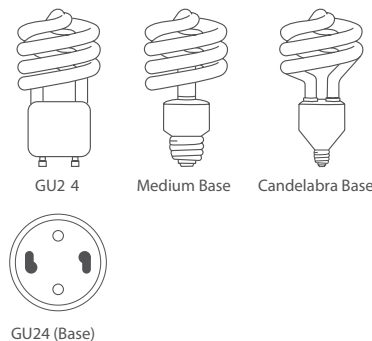

OUTDOOR LIGHTING

Certifications

UL Listed to ensure the highest quality. All outdoor wall mount and post lights are UL listed for use in wet locations. All outdoor pendant and ceiling mount lights are UL listed for use in damp locations.

ENERGY STAR® qualified products meet strict energy efficiency guidelines set by the U.S. Environmental Protection Agency and the U.S. Department of Energy. All ENERGY STAR qualified lighting fixtures include compact fluorescent bulbs.

Dark Sky fixtures minimize glare, reduce light trespass and protect our natural night environment.

- fully shielded light fixture - all light emitted by the fixture, either directly or indirectly, is projected below the horizontal
- full cutoff light fixture - no light is emitted above the horizontal

Warranty

10 Year Limited Warranty - most decorative outdoor lighting
2 Year Limited Warranty - all ENERGY STAR lighting

Lamping Information