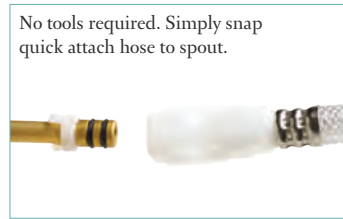

Quick and secure connection featuring a dual seal.

No tools required. Simply snap quick attach hose to spout.