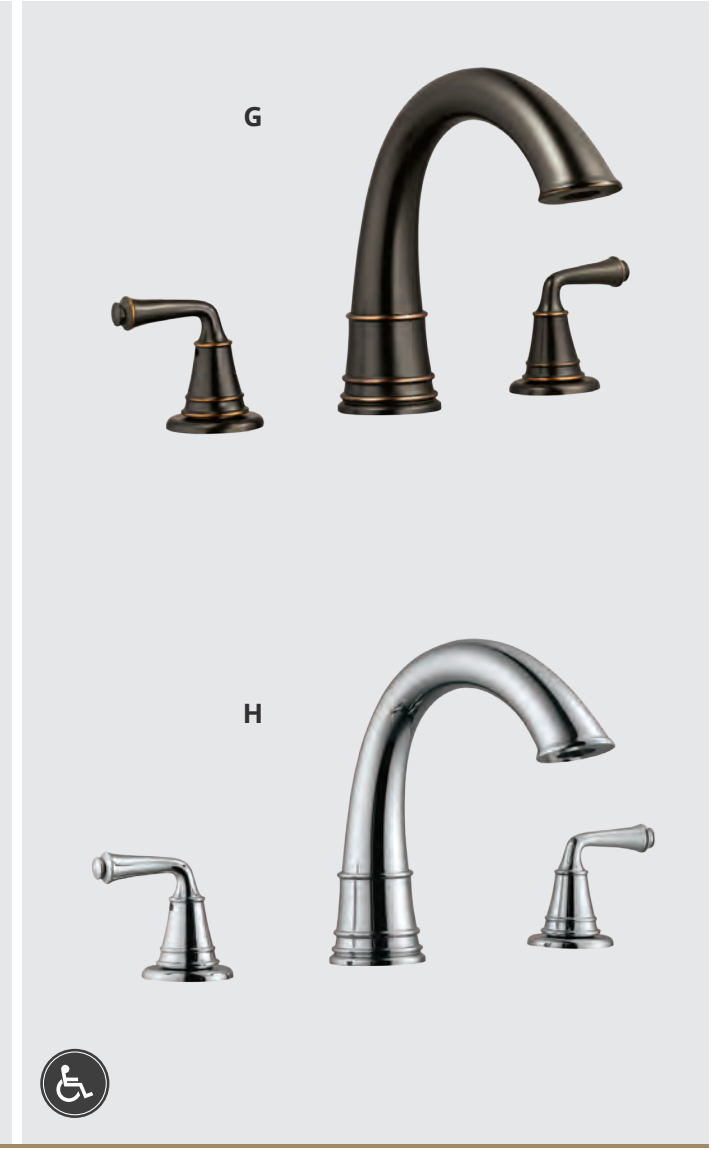

ROMAN TUB FAUCETS

TORINO | IRONWOOD | EDEN COLLECTIONS

order code	finish	mounting holes	center mount	spout height/reach	max. deck thickness	GPM per 20 PSI	quick attach	box pack	list price each
<i>Torino</i>									
A. 522094	brushed bronze	3	8-16"	33/4"/83/16"	2"	2.4	N	4	$458.40
B. 522086	satin nickel	3	8-16"	33/4"/83/16"	2"	2.4	N	4	430.46
<i>Torino Roman Tub Sprayer Kit</i>									
C. 523142	brushed bronze	2	4-6"	83/4"/3"	13/4"	2.5	N	4	$129.62
D. 523134	satin nickel	2	4-6"	83/4"/3"	13/4"	2.5	N	4	120.02

order code	finish	mounting holes	center mount	spout height/reach	max. deck thickness	GPM per 20 PSI	quick attach	box pack	list price each
<i>Ironwood</i>									
E. 524645	brushed bronze	3	8-16"	213/16"/81/16"	113/16"	2.4	N	4	$304.66
F. 524629	satin nickel	3	8-16"	213/16"/81/16"	113/16"	2.4	N	4	282.09
<i>Eden</i>									
G. 524611	oil rubbed bronze	3	8-16"	59/16"/89/16"	115/16"	2.4	N	4	$319.35
H. 524595	polished chrome	3	8-16"	59/16"/89/16"	115/16"	2.4	N	4	281.61