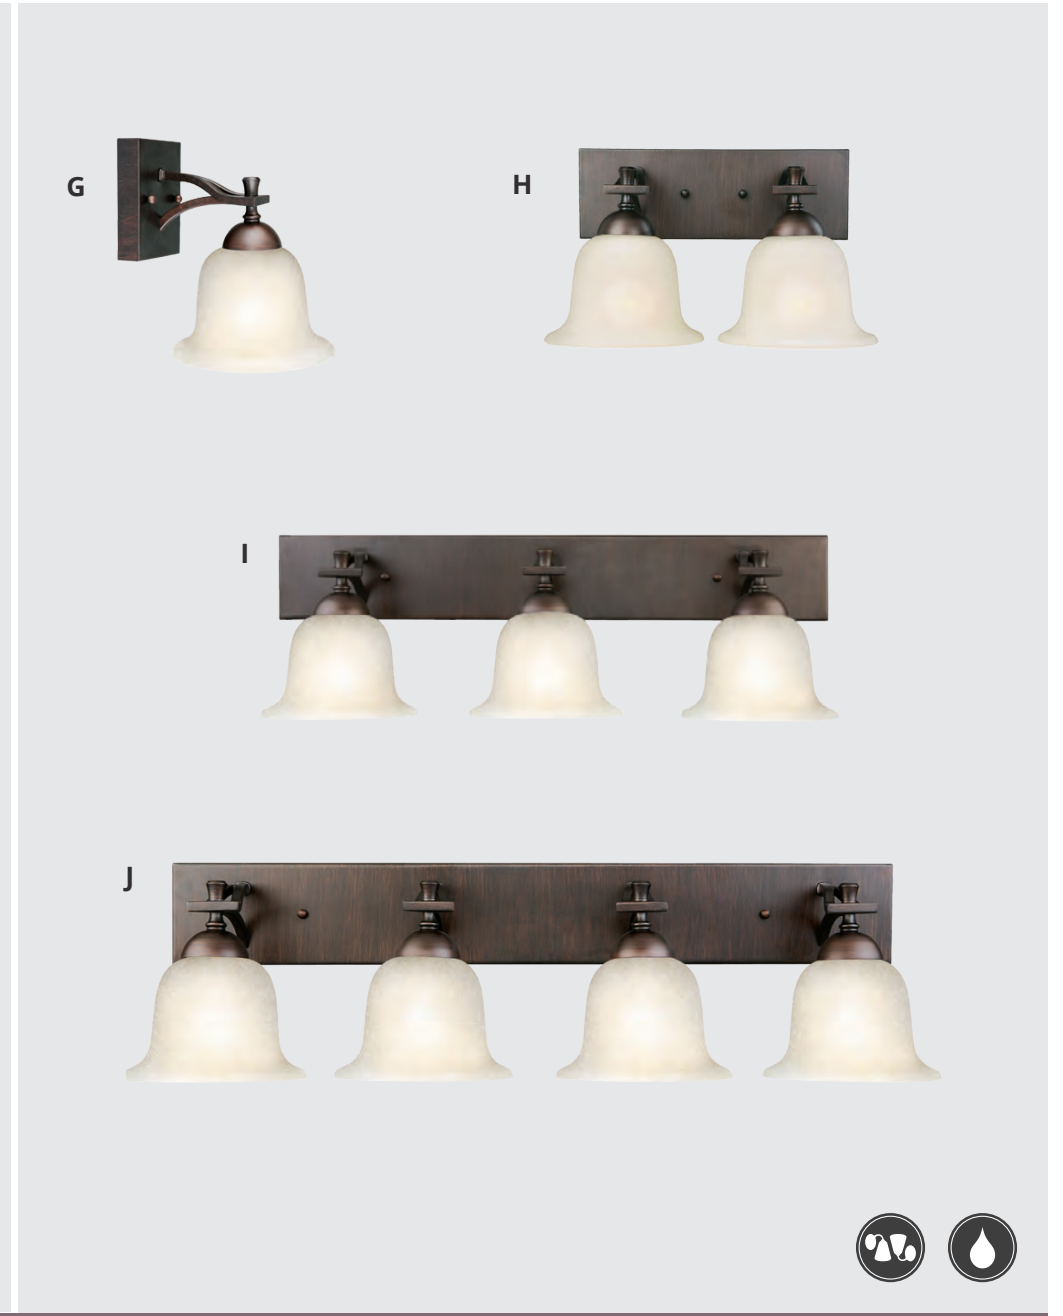

order code	description	height	width	projection	lampping	box pack	list price each
A. 517748	5LT Chandelier	24"	26³/₄"	-	five 60W M base bulbs	1	$312.00
B. 517631	2LT Semi-Flush	11¹/₂"	16³/₄"	-	two 60W M base bulbs	1	95.68
C. 517532	2LT Ceiling Mount	8"	16³/₄"	-	two 60W M base bulbs	1	76.26
D. 517722	1LT Wall Sconce	7"	13³/₄"	7"	one 60W M base bulb	6	66.55
E. 154112	52" Ceiling Fan	21"	52"	-	three 60W C base bulbs (incl.)	1	221.67

order code	description	height	width	projection	lampping	box pack	list price each
F. 517730	Mini Pendant	44¹/₂"	6³/₄"	-	one 60W M base bulb	4	$58.24
G. 517540	1LT Wall Mount	8¹/₂"	6³/₄"	8¹/₂"	one 60W M base bulb	8	44.37
H. 519256	2LT Wall Mount	8"	14"	8¹/₂"	two 60W M base bulbs	1	94.59
I. 517649	3LT Vanity	8"	26³/₄"	8¹/₂"	three 60W M base bulbs	1	115.09
J. 517656	4LT Vanity	8"	31"	8¹/₂"	four 60W M base bulbs	1	157.56