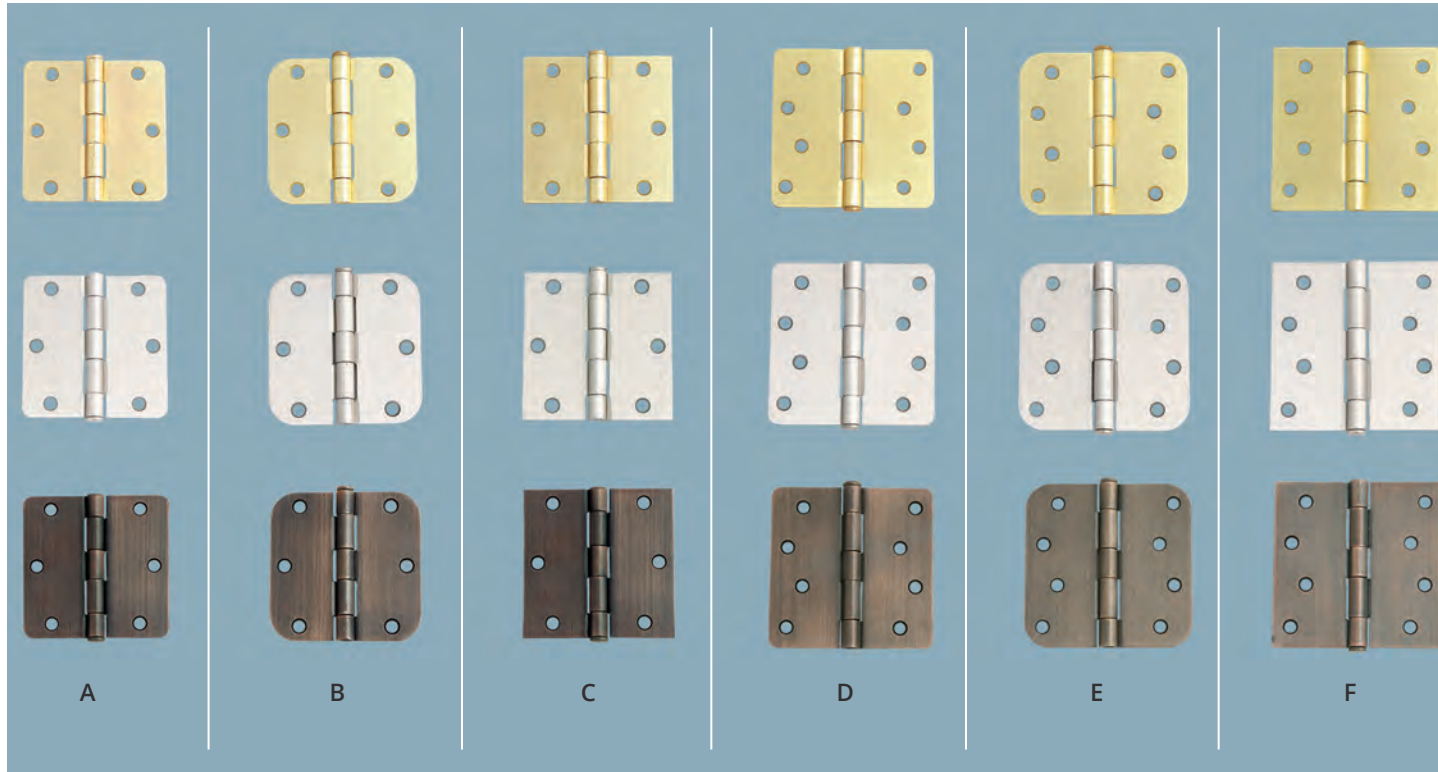

DOOR HARDWARE

HINGES | HARDWARE

Design House's expanded door hardware program combines the best selling door hardware items with our most popular finishes to give you matching designs throughout the home. Our TruMatch™ finishes ensure a true match across all Design House products. This small detail makes a big impact on the finished look of the home.

- mounting hardware included
- cabinet hardware available
- packed in cut cases for easy display at retail
- TruMatch™ finishes available

Hinges

finish	order code	box pack	list price each	finish	order code	box pack	list price each	finish	order code	box pack	list price each
<i>3 1/2" x 3 1/2" / 1/4" radius</i>				<i>3 1/2" x 3 1/2" / square</i>				<i>4" x 4" / 5/8" radius</i>			
A. satin brass	202440	50	$1.62	C. satin brass	202507	50	$1.62	E. satin brass	202564	50	$2.13
satin nickel	202457	50	1.99	satin nickel	202515	50	1.99	satin nickel	202572	50	2.44
oil rubbed bronze	202465	50	2.25	oil rubbed bronze	202523	50	2.25	oil rubbed bronze	202580	50	2.80
<i>3 1/2" x 3 1/2" / 5/8" radius</i>				<i>4" x 4" / 1/4" radius</i>				<i>4" x 4" / square</i>			
B. satin brass	202473	50	$1.62	D. satin brass	202531	50	$2.13	F. satin brass	202598	50	$2.13
satin nickel	202481	50	1.99	satin nickel	202549	50	2.44	satin nickel	202606	50	2.44
oil rubbed bronze	202499	50	2.25	oil rubbed bronze	202556	50	2.80	oil rubbed bronze	202614	50	2.80

Hardware

finish	order code	box pack	list price each	finish	order code	box pack	list price each	finish	order code	box pack	list price each
<i>3 1/8" Spring Door Stop</i>				<i>Jumbo Hinge Pin Door Stop</i>				<i>3" Double Hat & Coat Hook</i>			
A. polished brass	202267	75	$.83	D. polished brass	202416	50	$1.18	G. polished brass	202861	25	$1.17
satin nickel	202275	75	.90	satin nickel	202424	50	1.33	satin nickel	202879	25	1.31
oil rubbed bronze	202283	75	.98	oil rubbed bronze	202432	50	1.42	oil rubbed bronze	202887	25	1.45
<i>3" Cast Door Stop</i>				<i>Dome Door Stop</i>				<i>Drive In Ball Catch</i>			
B. polished brass	202291	50	$1.77	E. satin brass	204750	20	$4.32	H. satin nickel	204784	25	$5.08
satin nickel	202309	50	1.89	satin nickel	204735	20	4.80	oil rubbed bronze	204792	25	5.38
oil rubbed bronze	202317	50	2.06	oil rubbed bronze	204743	20	5.17				
<i>Hinge Pin Door Stop</i>				<i>Hollow Hinge Pin Door Stop</i>							
C. polished brass	202382	50	$.83	F. satin nickel	204776	50	$2.40				
satin nickel	202390	50	.90	oil rubbed bronze	204768	50	2.47				
oil rubbed bronze	202408	50	.98