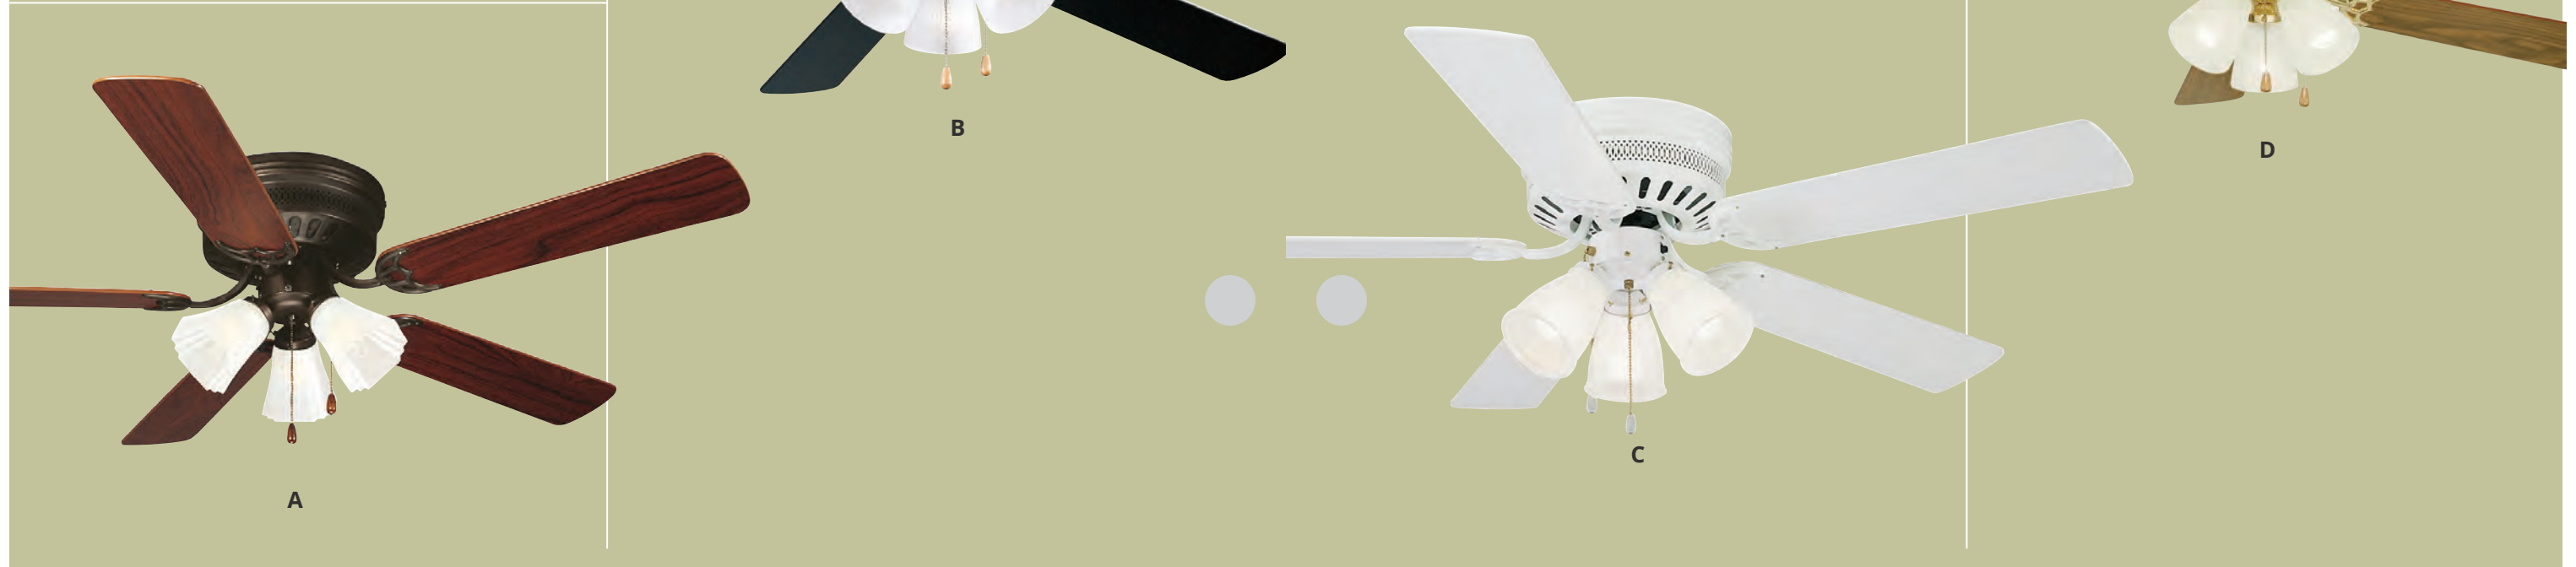

CEILING FANS

MILLBRIDGE 52" HUGGER FANS

- reversible motor for year round comfort
- hugger mount for tight locations
- 3-speed pull chain control
- 12" lead wire
- installs with or without light kit
- limited 10 year warranty

Energy Efficiency Data

airflow - 4,900 CFM
electricity use - 50 Watts (excludes lights)
airflow efficiency - 98 CFM/Watt

A. 153411
oil rubbed bronze finish with frosted glass
three 60W C base bulbs
list price each - $121.19

1. five reversible blades:
2. dark mahogany finish
   - light maple finish

B. 156018
satin nickel finish with frosted glass
three 60W C base bulbs
list price each - $118.91

1. five reversible blades:
2. black finish
   - light maple finish

C. 156596
white finish with frosted glass
three 60W C base bulbs
list price each - $112.78

1. five reversible blades:
2. bleached oak finish
   - white finish

D. 156604
polished brass finish with frosted glass
three 60W C base bulbs
list price each - $118.91

1. five reversible blades:
2. medium oak finish
   - walnut finish