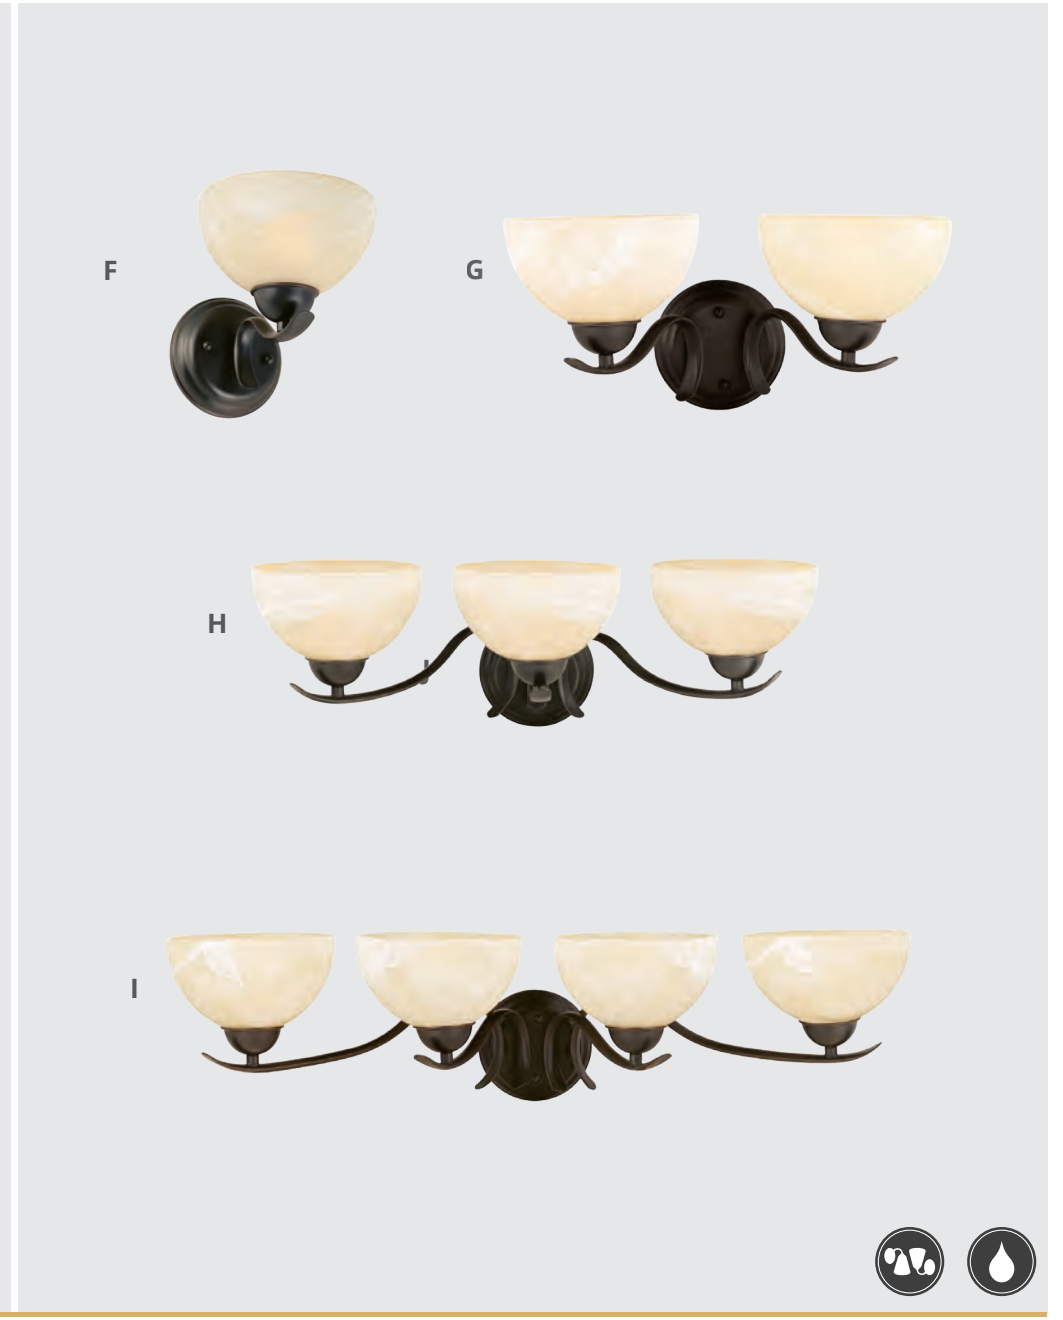

adjustable
height

order code	description	height	width	projection	lam ping	box pack	list price each
E. 517516	Mini Pendant	43 1/2"	7"	-	one 60W M base bulb	4	$40.22
F. 517441	1LT Wall Mount	8 1/2"	7"	8 1/4"	one 60W M base bulb	8	39.57
G. 517458	2LT Wall Mount	8"	16"	8 1/4"	two 60W M base bulbs	4	58.45
H. 517466	3LT Vanity	7 1/2"	23"	9 1/2"	three 60W M base bulbs	1	98.73
I. 517474	4LT Vanity	8"	32"	9 1/2"	four 60W M base bulbs	1	118.92