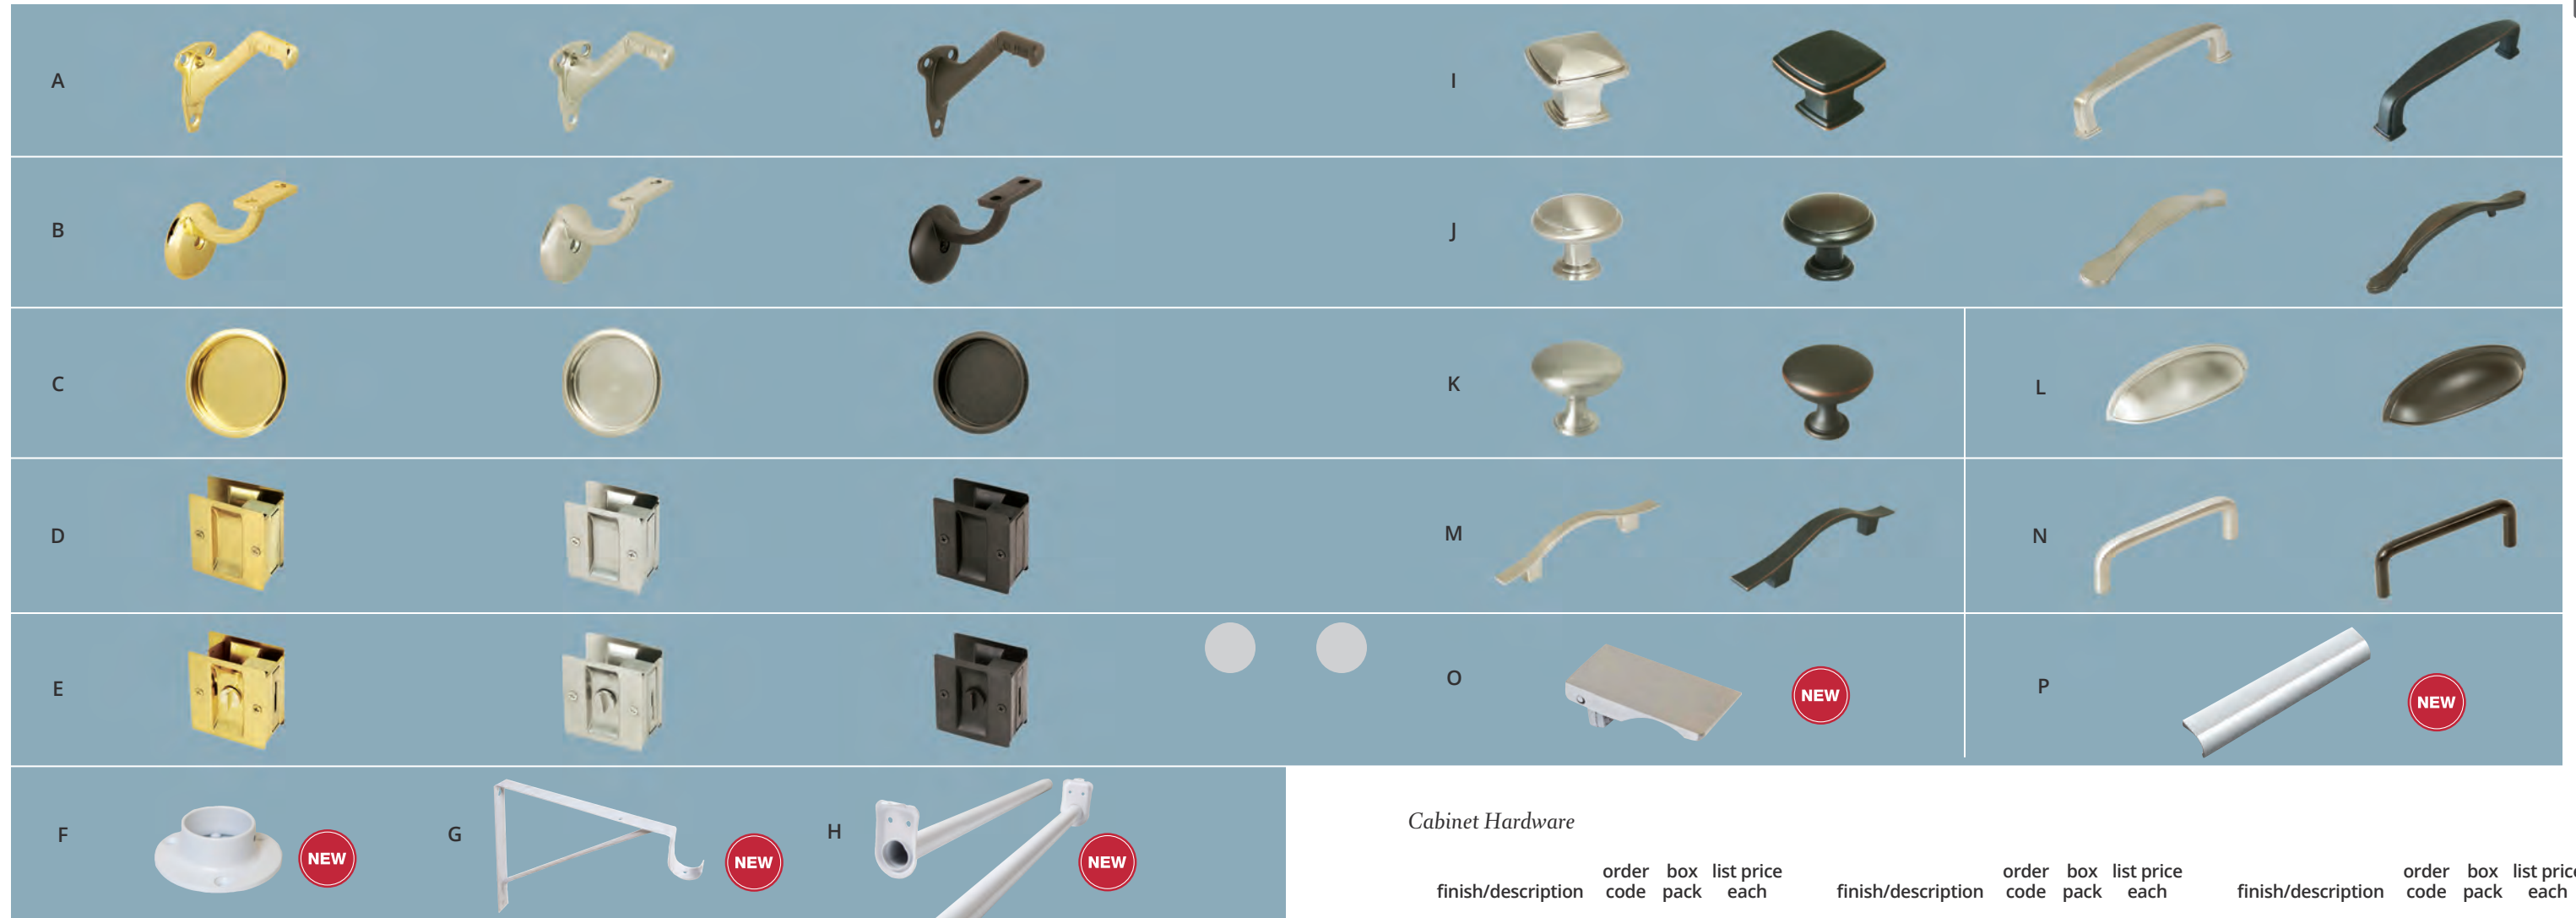

DOOR & CLOSET HARDWARE

DOOR/CLOSET | CABINET HARDWARE

Door/Closet Hardware

finish	order code	box pack	list price each	finish	order code	box pack	list price each	finish	order code	box pack	list price each		
Standard Hand Rail Bracket				Pocket Door Passage				Closet Pole Socket 1 3/8"					
A. polished brass	202952	25	$3.13	D. polished brass	202804	10	$6.14	F. white	205773	25	$2.73		
satin nickel	202960	25	3.48	satin nickel	202812	10	7.42						
oil rubbed bronze	202978	25	3.76	oil rubbed bronze	202820	10	7.97	Shelf Rod Bracket 1 1"					
Jumbo Hand Rail Bracket				Pocket Door Privacy				G. white			205799	10	$5.19
B. polished brass	202630	10	$6.36	E. polished brass	202838	10	$7.42	Adjustable Closet Rod					
satin nickel	202648	10	7.01	satin nickel	202846	10	8.70	H. white 30-48"	205823	10	$7.05		
oil rubbed bronze	202655	10	7.51	oil rubbed bronze	202853	10	9.25	white 48-72"	205831	10	9.97		
Closet Finger Pull 2 1/8"								white 72-120"	205849	10	15.91		
C. polished brass	202770	50	$.83										
satin nickel	202788	50	.92										
oil rubbed bronze	202796	50	1.25										

Cabinet Hardware

finish/description	order code	box pack	list price each	finish/description	order code	box pack	list price each	finish/description	order code	box pack	list price each
Park Avenue				Midtown				Verge			
I. SN knob	203323	20	$4.63	K. SN knob	203919	20	$3.48	O. brushed nickel	205708	25	$1.50
ORB knob	203984	20	5.04	ORB knob	203901	20	3.87	antique brass	205716	25	1.26
SN 96mm pull	203273	20	5.03					antique pewter	205724	25	1.26
ORB 96mm pull	203976	20	5.14	West Side				Cascade - 160mm			
				L. SN 3" pull	203893	20	$4.63	P. satin aluminum	205732	25	$4.74
				ORB 3" pull	203885	20	4.97				
Victorian				Metro							
J. SN knob	203349	20	$3.72	M. SN 3" pull	203307	20	$2.77				
ORB knob	203331	20	3.85	ORB 3" pull	203968	20	3.11				
SN 3" pull	204644	20	2.77	Ardmoore							
ORB 3" pull	203281	20	3.11	N. SN 3" pull	203935	20	$4.01				
				ORB 3" pull	203927	20	4.37