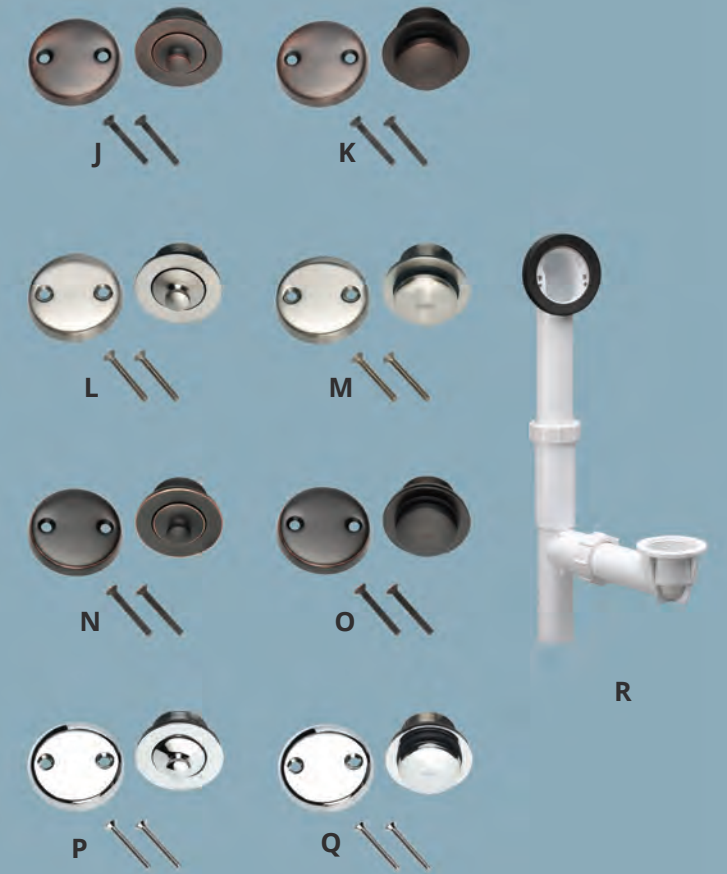

# ACCESSORIES

SOAP DISPENSERS | FAUCET EXTENSION KIT | BATH DRAIN KITS

E

F

G

H

I

J