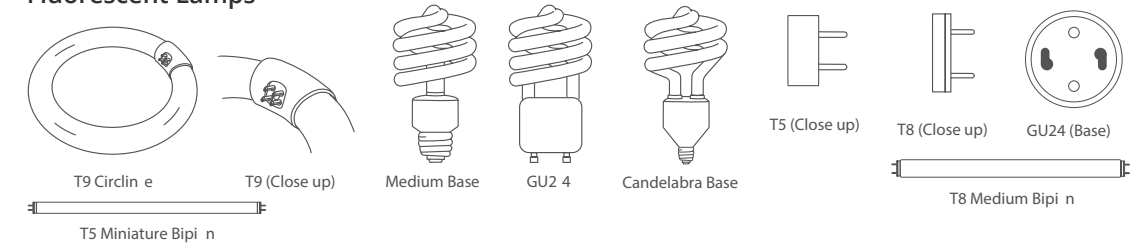

Fluorescent Lamps

- GU24 = 2 Pin fluorescent springlamp required
- T5 = 2 pin fluorescent cylinder bulb required
- T8 = 2 pin fluorescent cylinder bulb required
- T9 = 4 pin fluorescent circular bulb required

Chandeliers and Pendants are standard with 48" of chain and 60" of cord.

Mini Pendants are standard with 2 x 6" rods and 2 x 12" rods for adjustable heights.

RECESSED LIGHTING

Certifications

UL Listed to ensure the highest quality. All recessed housings and select recessed trims are UL listed for damp locations. **Washington State Energy Code** compliant. All housings comply with the WSEC air sealing requirements to limit heat loss and moisture movement.

- **recessed construction packaging** can be sold as a single unit or as a contractor pack from the same kraft box

Housings

- housings are adaptable to both IC/non-IC applications (peel away label to show suitable lamping)

- 6" housings available
- adjustable nail-in hanger bars are designed to fit varying width joists

- pre-installed nails for easy installation
- all housings are airtight and suitable for damp locations

Light Trims

- popular styles
- designed to be used with both IC and non-IC housings
- shower trims available