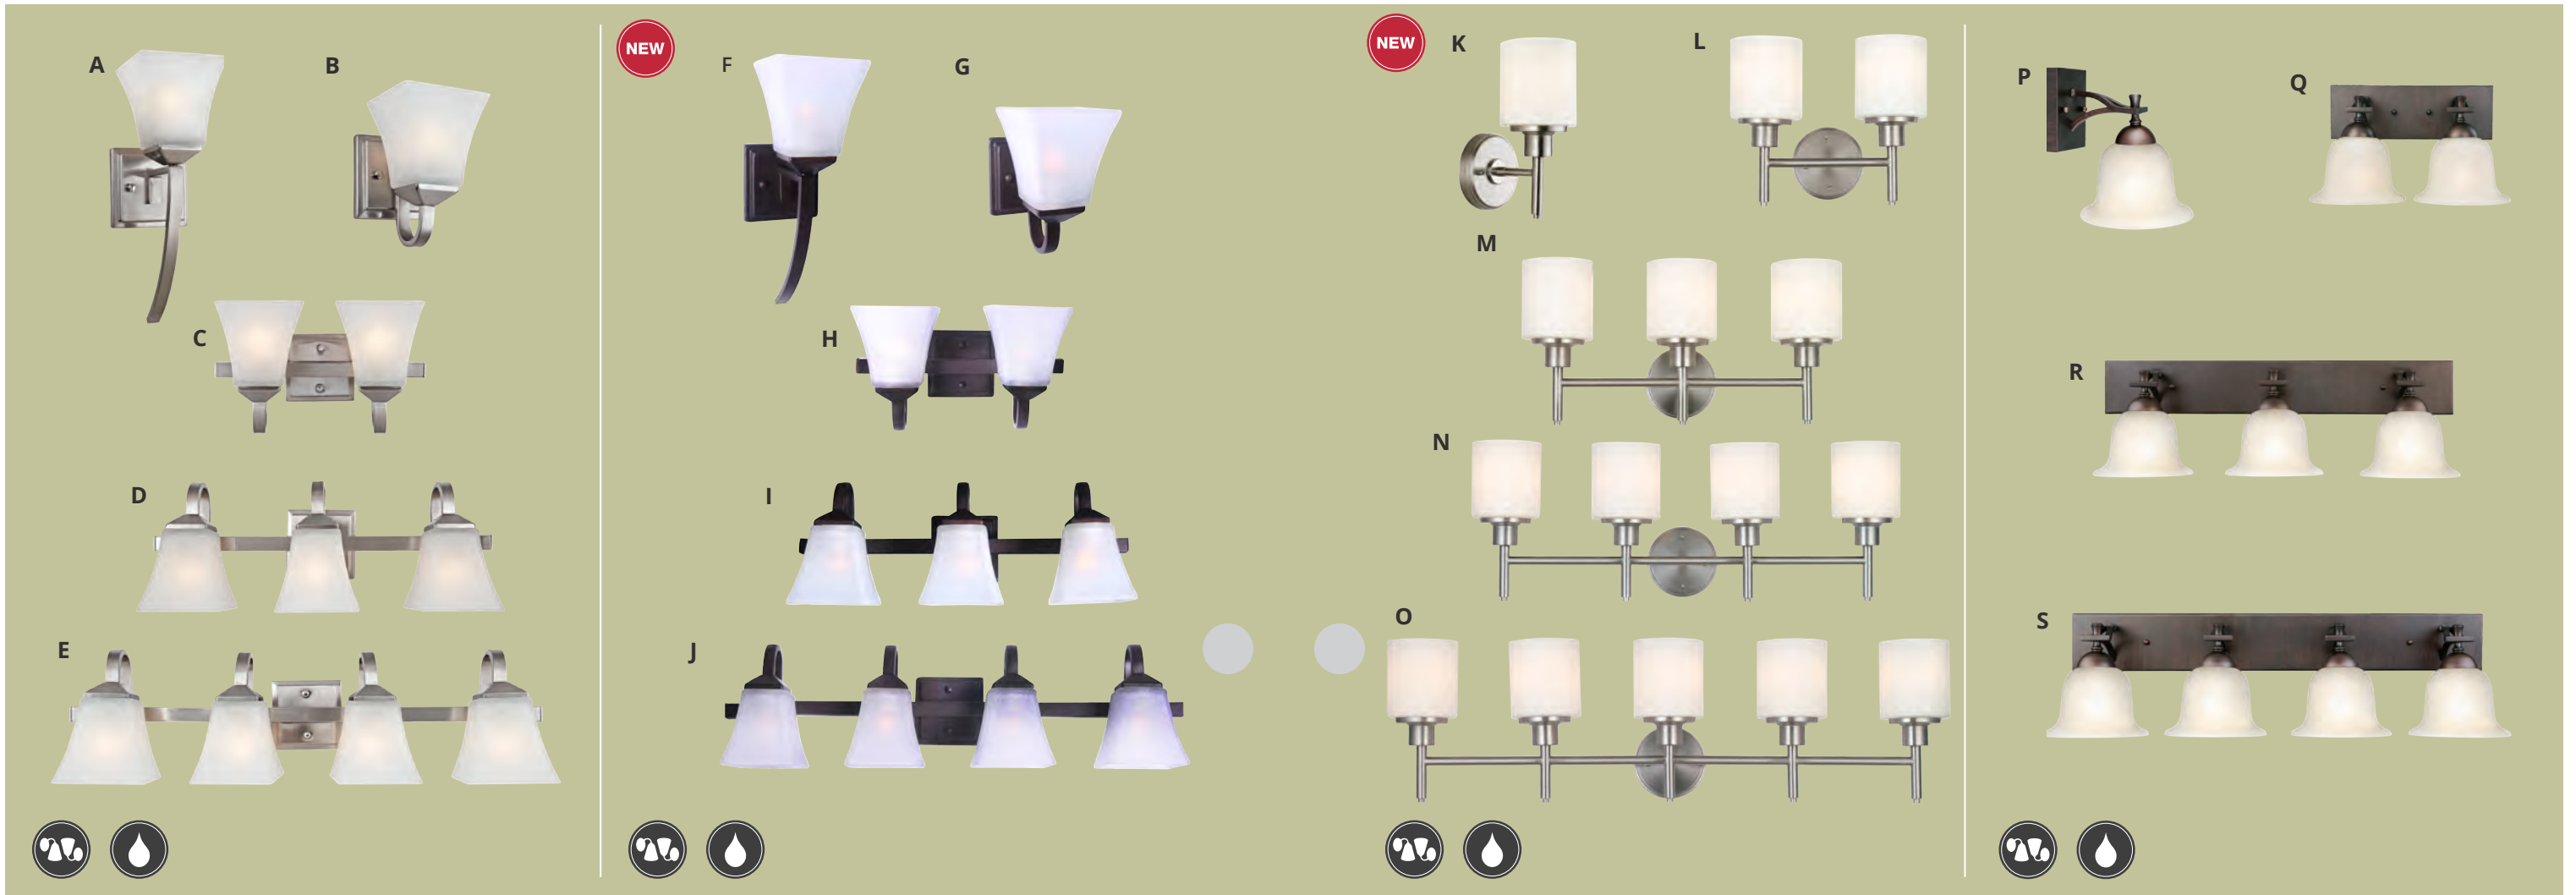

BATH LIGHTING

TORINO | AUBREY | IRONWOOD

order code	description	height	width	projection	lamping	box pack	list price each
<i>Torino Collection - satin nickel finish with snow glass</i>							
A. 514786	1LT Wall Mount	15"	5 1/4"	7"	one 60W M base bulb	6	$45.11
B. 514745	1LT Wall Mount	8"	5 1/4"	6 3/4"	one 60W M base bulb	8	38.33
C. 514752	2LT Wall Mount	8"	14"	6 3/4"	two 60W M base bulbs	1	68.21
D. 514760	3LT Vanity	8"	22 1/2"	6 3/4"	three 60W M base bulbs	1	103.83
E. 514778	4LT Vanity	8"	30 3/4"	6 3/4"	four 60W M base bulbs	1	136.96

<i>Torino Collection - brushed bronze finish with snow glass</i>							
F. 577411	1LT Wall Mount	15"	5 1/4"	7"	one 60W M base bulb	6	$48.37
G. 577429	1LT Wall Mount	8"	5 1/4"	6 3/4"	one 60W M base bulb	8	41.10
H. 577437	2LT Wall Mount	8"	14"	6 3/4"	two 60W M base bulbs	1	73.15
I. 577445	3LT Vanity	8"	22 1/2"	6 3/4"	three 60W M base bulbs	1	111.36
J. 577452	4LT Vanity	8"	30 3/4"	6 3/4"	four 60W M base bulbs	1	146.89

order code	description	height	width	projection	lamping	box pack	list price each
<i>Aubrey Collection - satin nickel finish with frosted white glass</i>							
K. 556183	1LT Wall Mount	10 3/4"	4 3/4"	6 3/4"	one 60W M base bulb	1	$37.97
L. 556191	2LT Wall Mount	10 3/4"	13"	6 3/4"	two 60W M base bulbs	1	71.33
M. 556209	3LT Vanity	10 3/4"	21 1/2"	6 3/4"	three 60W M base bulbs	6	102.78
N. 556217	4LT Vanity	10 3/4"	30"	6 3/4"	four 60W M base bulbs	6	134.95
O. 556225	5LT Vanity	10 3/4"	38"	6 3/4"	five 60W M base bulbs	6	164.15

<i>Ironwood Collection - brushed bronze finish with snow glass</i>							
P. 517540	1LT Wall Mount	8 1/2"	6 3/4"	8 1/2"	one 60W M base bulb	8	$44.37
Q. 519256	2LT Wall Mount	8"	14"	8 1/2"	two 60W M base bulbs	1	94.59
R. 517649	3LT Vanity	8"	26 3/4"	8 1/2"	three 60W M base bulbs	1	115.09
S. 517656	4LT Vanity	8"	31"	8 1/2"	four 60W M base bulbs	1	157.56