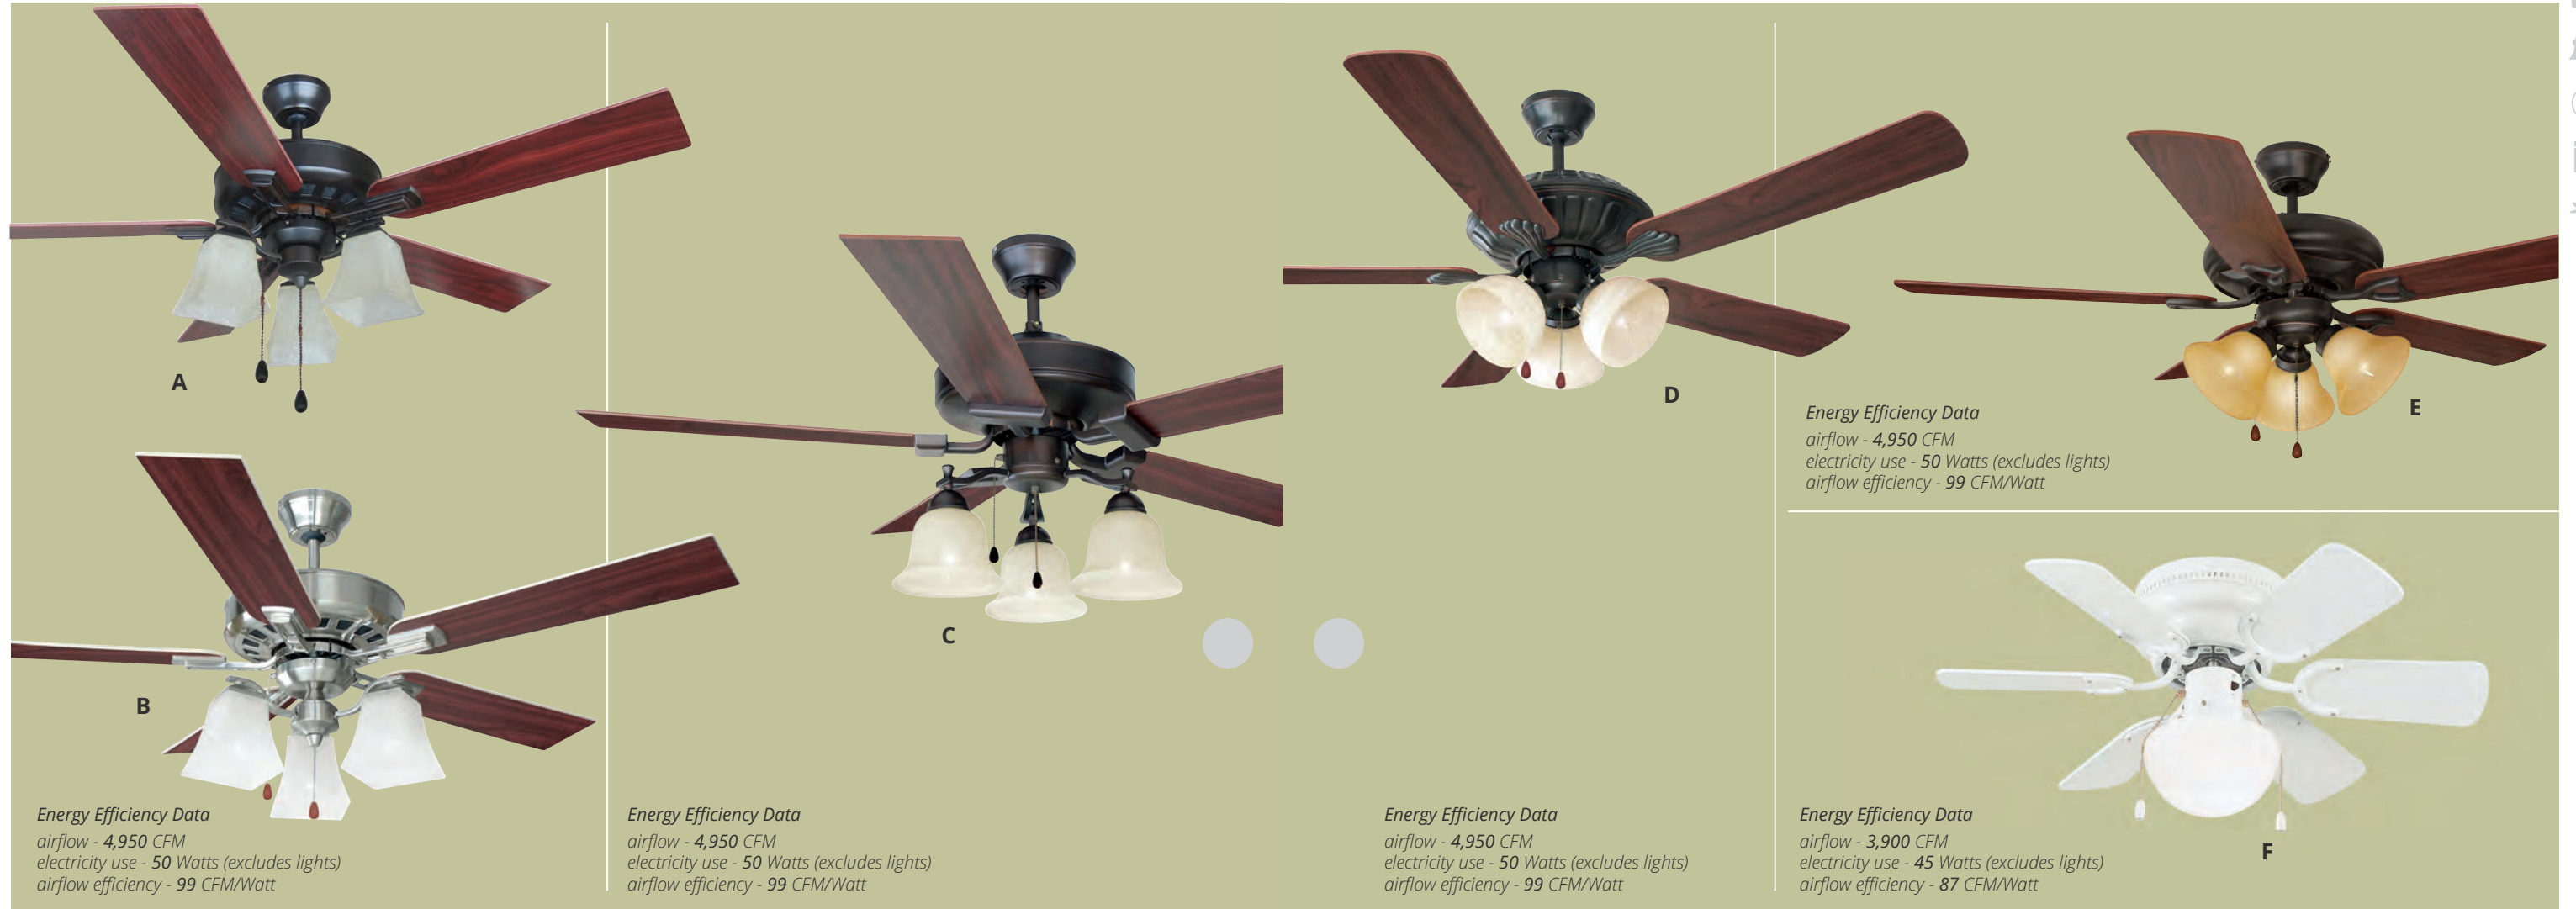

CEILING FANS

TORINO | IRONWOOD | TREVIE | BRISTOL | ATRIUM

Energy Efficiency Data
airflow - 4,950 CFM
electricity use - 50 Watts (excludes lights)
airflow efficiency - 99 CFM/Watt

Energy Efficiency Data
airflow - 4,950 CFM
electricity use - 50 Watts (excludes lights)
airflow efficiency - 99 CFM/Watt

Energy Efficiency Data
airflow - 4,950 CFM
electricity use - 50 Watts (excludes lights)
airflow efficiency - 99 CFM/Watt

Energy Efficiency Data
airflow - 4,950 CFM
electricity use - 50 Watts (excludes lights)
airflow efficiency - 99 CFM/Watt

Energy Efficiency Data
airflow - 3,900 CFM
electricity use - 45 Watts (excludes lights)
airflow efficiency - 87 CFM/Watt

Torino

A. 154245 - 52" ceiling fan
brushed bronze finish with snow glass

reversible motor for year round comfort
3/4" dia. x 4" downrod included
tri-mount adaptable
3-speed pull chain control
three 60W C base bulbs (incl.)
limited 10 year warranty
list price each - $195.33

five reversible blades:

- redwood finish
- light maple finish

Torino

B. 154138 - 52" ceiling fan
satin nickel finish with snow glass

reversible motor for year round comfort
3/4" dia. x 4" downrod included
tri-mount adaptable
3-speed pull chain control
three 60W C base bulbs (incl.)
limited 10 year warranty
list price each - $195.33

five reversible blades:

- redwood finish
- light maple finish

Ironwood

C. 154112 - 52" ceiling fan
brushed bronze finish with snow glass

reversible motor for year round comfort
3/4" dia. x 4" downrod included
tri-mount adaptable
3-speed pull chain control
three 60W C base bulbs (incl.)
limited 10 year warranty
list price each - $221.67

five reversible blades:

- redwood finish
- light maple finish

Trevie

D. 154120 - 52" ceiling fan
oil rubbed bronze finish
with antique alabaster glass

reversible motor for year round comfort
3/4" dia. x 4" downrod included
tri-mount adaptable
3-speed pull chain control
three 60W C base bulbs (incl.)
lifetime limited warranty
list price each - $175.75

five reversible blades:

- dark mahogany finish
- bleached oak finish

Bristol

E. 153791 - 52" ceiling fan
oil rubbed bronze finish with tea speckled glass

reversible motor for year round comfort
3/4" dia. x 6" and 18" downrods included
tri-mount adaptable
3-speed pull chain control
three 60W C base bulbs (incl.)
limited 10 year warranty
list price each - $201.46

five reversible blades:

- dark mahogany finish
- bleached oak finish

Atrium

F. 152991 - 30" ceiling fan
white finish with frosted opal glass

reversible motor for year round comfort
hugger mount for tight locations
3-speed pull chain control
one 60W C base bulb
limited 10 year warranty
list price each - $102.47

six reversible blades:

- bleached oak finish
- white finish