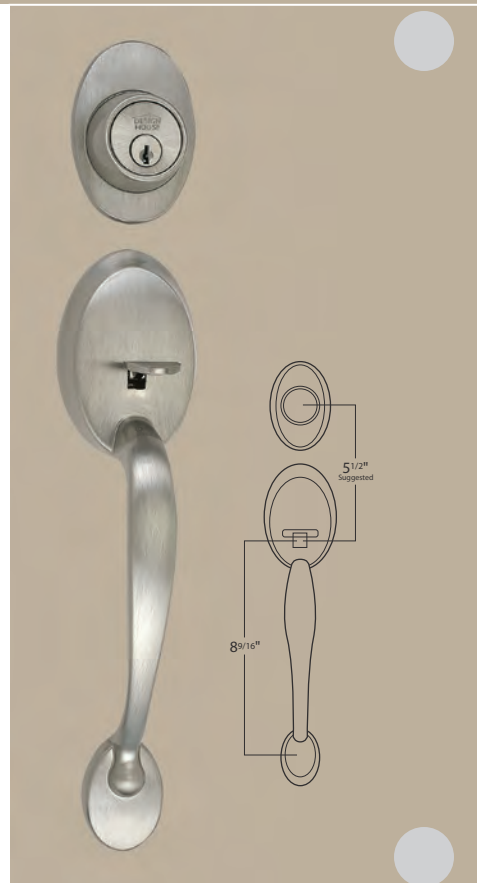

Coventry

inside trim	box pack	2-way latch order code	list price each	universal latch order code	list price each
<i>polished brass finish</i>					
Springdale	1	700559	$107.58	754481	$114.05
Scroll	1	512418	110.81	740894	117.47
Cambridge	1	753525	103.44	754523	109.65
Ball	1	780940	98.65	740902	104.58
Tulip	1	785824	94.85	740910	100.54
<i>antique brass finish</i>					
Cambridge	1	754994	$103.44		
<i>satin nickel finish</i>					
Delavan	1	702068	$111.75		
Springdale	1	700682	114.05	754499	$120.88
Scroll	1	783514	117.44	740308	124.49
Egg	1	750208	112.94	740928	119.71
Cambridge	1	753533	109.65	754549	116.22
Ball	1	783498	104.58	740936	110.85
Tulip	1	783506	100.55	754630	106.57
<i>oil rubbed bronze finish</i>					
Delavan	1	702050	$125.41		
Springdale	1	700567	127.95	754507	$135.64
Scroll	1	791699	131.80	740316	139.71
Egg	1	750232	124.24	741009	131.71
Cambridge	1	753566	120.61	754564	127.86
Ball	1	791681	115.04	741017	121.94
<i>brushed bronze finish</i>					
Springdale	1	702035	$134.36	702043	$135.65