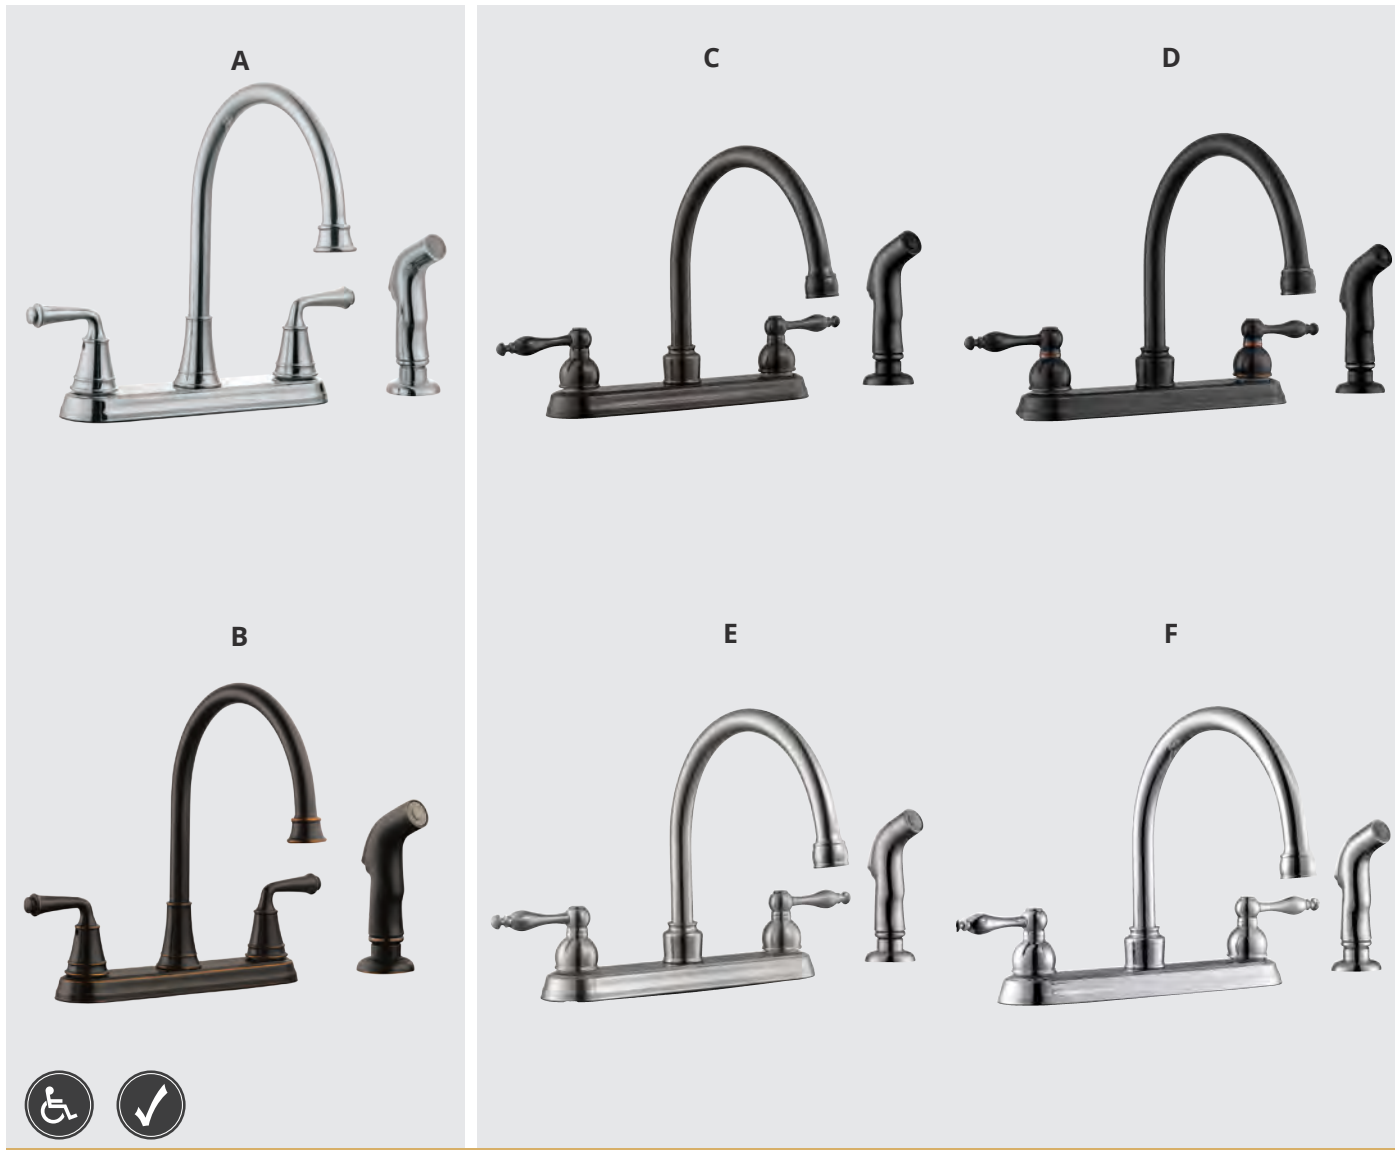

KITCHEN FAUCETS

EDEN | SARATOGA | ASHLAND COLLECTIONS

order code	mounting finish	spout holes	spout height/reach	max. deck thickness	GPM per 60 PSI	quick attach	box pack	list price each
<i>Eden</i>								
A. 524710	polished chrome	3 or 4	6⁵/₁₆"/8¹/₁₆"	1⁵/₁₆"	2.2	Y	4	$143.24
B. 524736	oil rubbed bronze	3 or 4	6⁵/₁₆"/8¹/₁₆"	1⁵/₁₆"	2.2	Y	4	162.43
<i>Saratoga</i>								
C. 546127	brushed bronze	3 or 4	5¹/₈"/7¹/₂"	1"	1.8	Y	4	$136.97
D. 546101	oil rubbed bronze	3 or 4	5¹/₈"/7¹/₂"	1"	1.8	Y	4	136.97
E. 546119	satin nickel	3 or 4	5¹/₈"/7¹/₂"	1"	1.8	Y	4	126.81
F. 546135	polished chrome	3 or 4	5¹/₈"/7¹/₂"	1"	1.8	Y	4	120.77