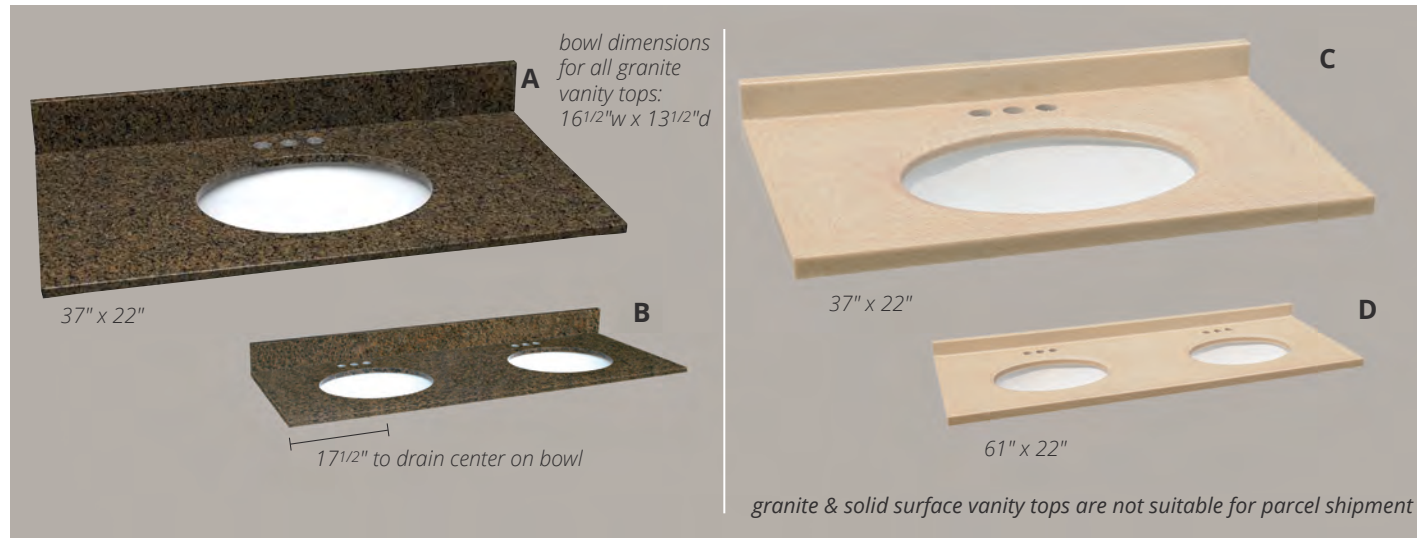

GRANITE & SOLID SURFACE VANITY TOPS

TROPICAL BROWN | AURORA

granite & solid surface vanity tops are not suitable for parcel shipment