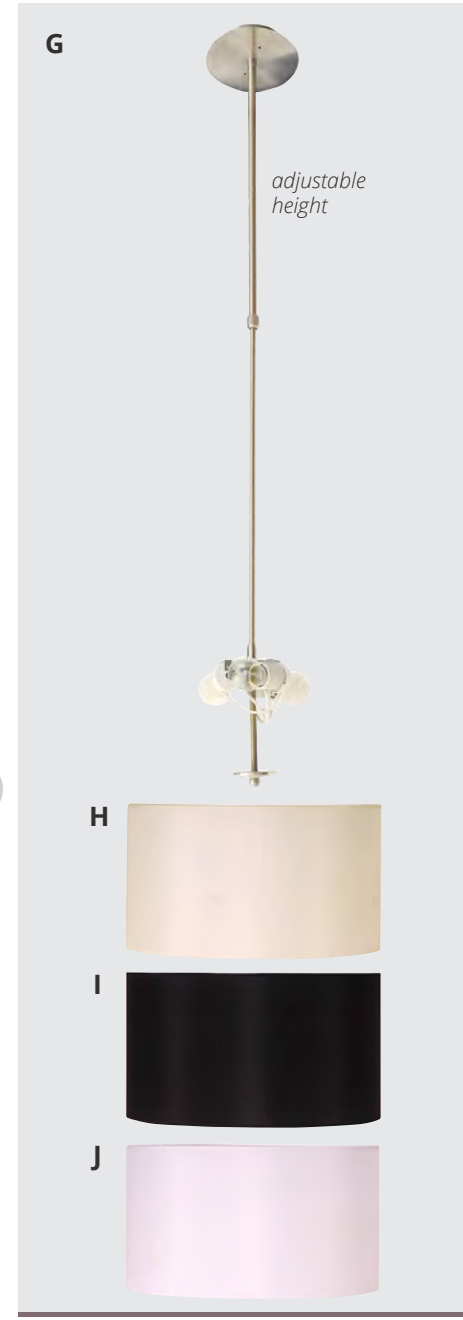

order code	description	height	width	projection	lamping	box pack	list price each
G. 570911	Pendant Stem	36"	6 3/8"	-	three 60W M base bulbs	8	$78.75
H. 570903	Beige Shade	11"	-	19 3/4"	n/a	1	58.40
I. 577551	Black Shade	11"	-	19 3/4"	n/a	1	58.40
J. 577569	White Shade	11"	-	19 3/4"	n/a	1	58.40
K. 573154	1LT Wall Mount	10"	4 3/4"	5"	one 60W M base bulb	8	38.75
L. 577528	2LT Wall Mount	10"	10 1/4"	5"	two 60W M base bulbs	8	53.13
M. 573147	3LT Vanity	10"	16 1/2"	5 7/8"	three 60W M base bulbs	1	85.50
N. 577536	4LT Vanity	10"	22 7/8"	5"	four 60W M base bulbs	1	108.10
O. 154336	Ceiling Fan	21"	52"	5 3/4"	two 60W C base bulbs (incl.)	1	186.45