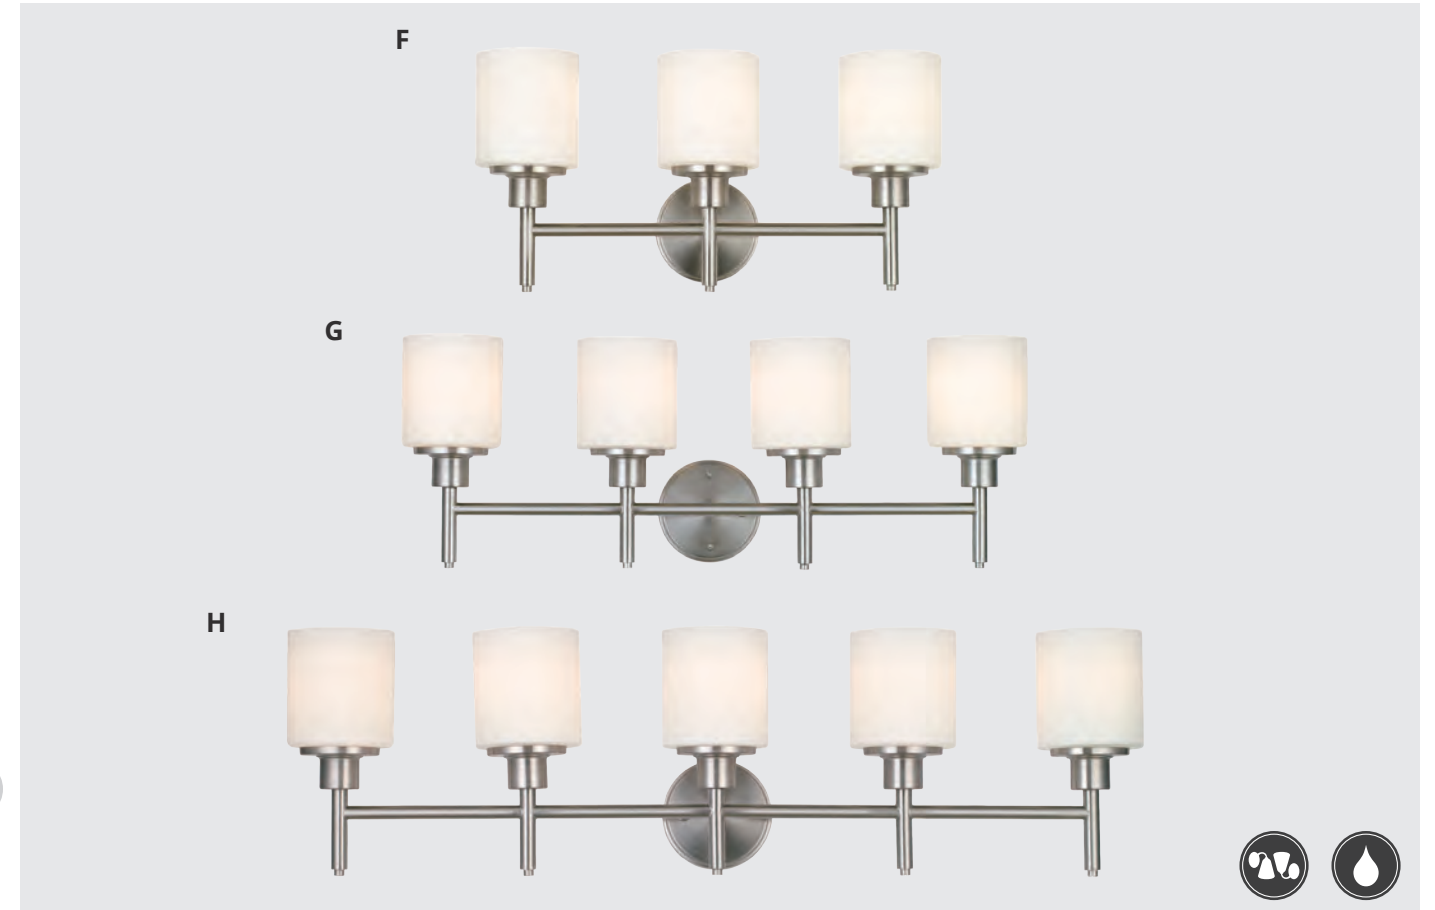

order code	description	height	width	projection	lamping	box pack	list price each
F. 556209	3LT Vanity	10 3/4"	21 1/2"	6 3/4"	three 60W M base bulbs	6	$102.78
G. 556217	4LT Vanity	10 3/4"	30"	6 3/4"	four 60W M base bulbs	6	134.95
H. 556225	5LT Vanity	10 3/4"	38"	6 3/4"	five 60W M base bulbs	6	164.15
I. 556621	Ceilling Fan	21"	-	52"	three 60W C base bulbs (incl.)	1	234.40

for details on this fan
please see page 81