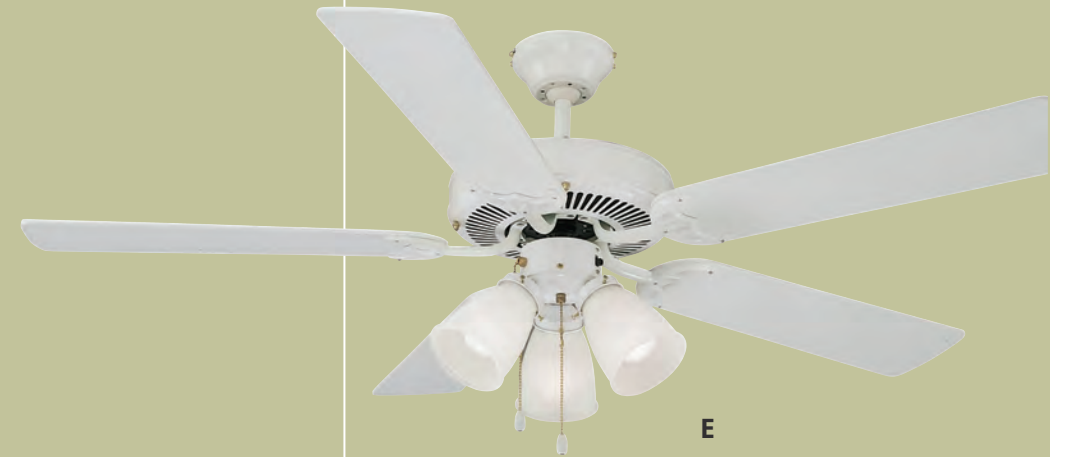

E

A. 153932
oil rubbed bronze finish with frosted glass
three 60W C base bulbs (incl.)
list price each - $143.04

five reversible blades:

- dark mahogany finish
- light maple finish

B. 154153
oil rubbed bronze finish
light kit adaptable
list price each - $111.03

five reversible blades:

- dark mahogany finish
- light maple finish

C. 153957
satin nickel finish with frosted glass
three 60W C base bulbs (incl.)
list price each - $140.74

five reversible blades:

- black finish
- light maple finish

D. 154146
satin nickel finish
light kit adaptable
list price each - $111.03

five reversible blades:

- black finish
- light maple finish

E. 153965
white finish with frosted glass
three 60W C base bulbs (incl.)
list price each - $127.85

five reversible blades:

- bleached oak finish
- white finish