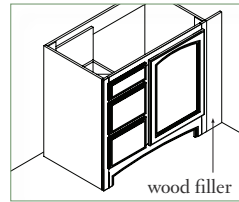

3" wood fillers available for installing vanities into areas that need an extension to fill in gaps.