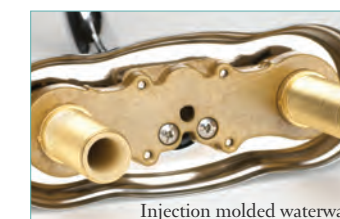

Lead-free brass

Injection molded waterways

Lead-free compliant faucets have reduced the allowable amount of lead in kitchen and lavatory faucets to a maximum of 0.25%, down from the federal requirement of 4%. To accomplish this, we have used state-of-the-art technology in our engineering and manufacturing processes. Compliant faucets will be identified on our packaging with this logo .