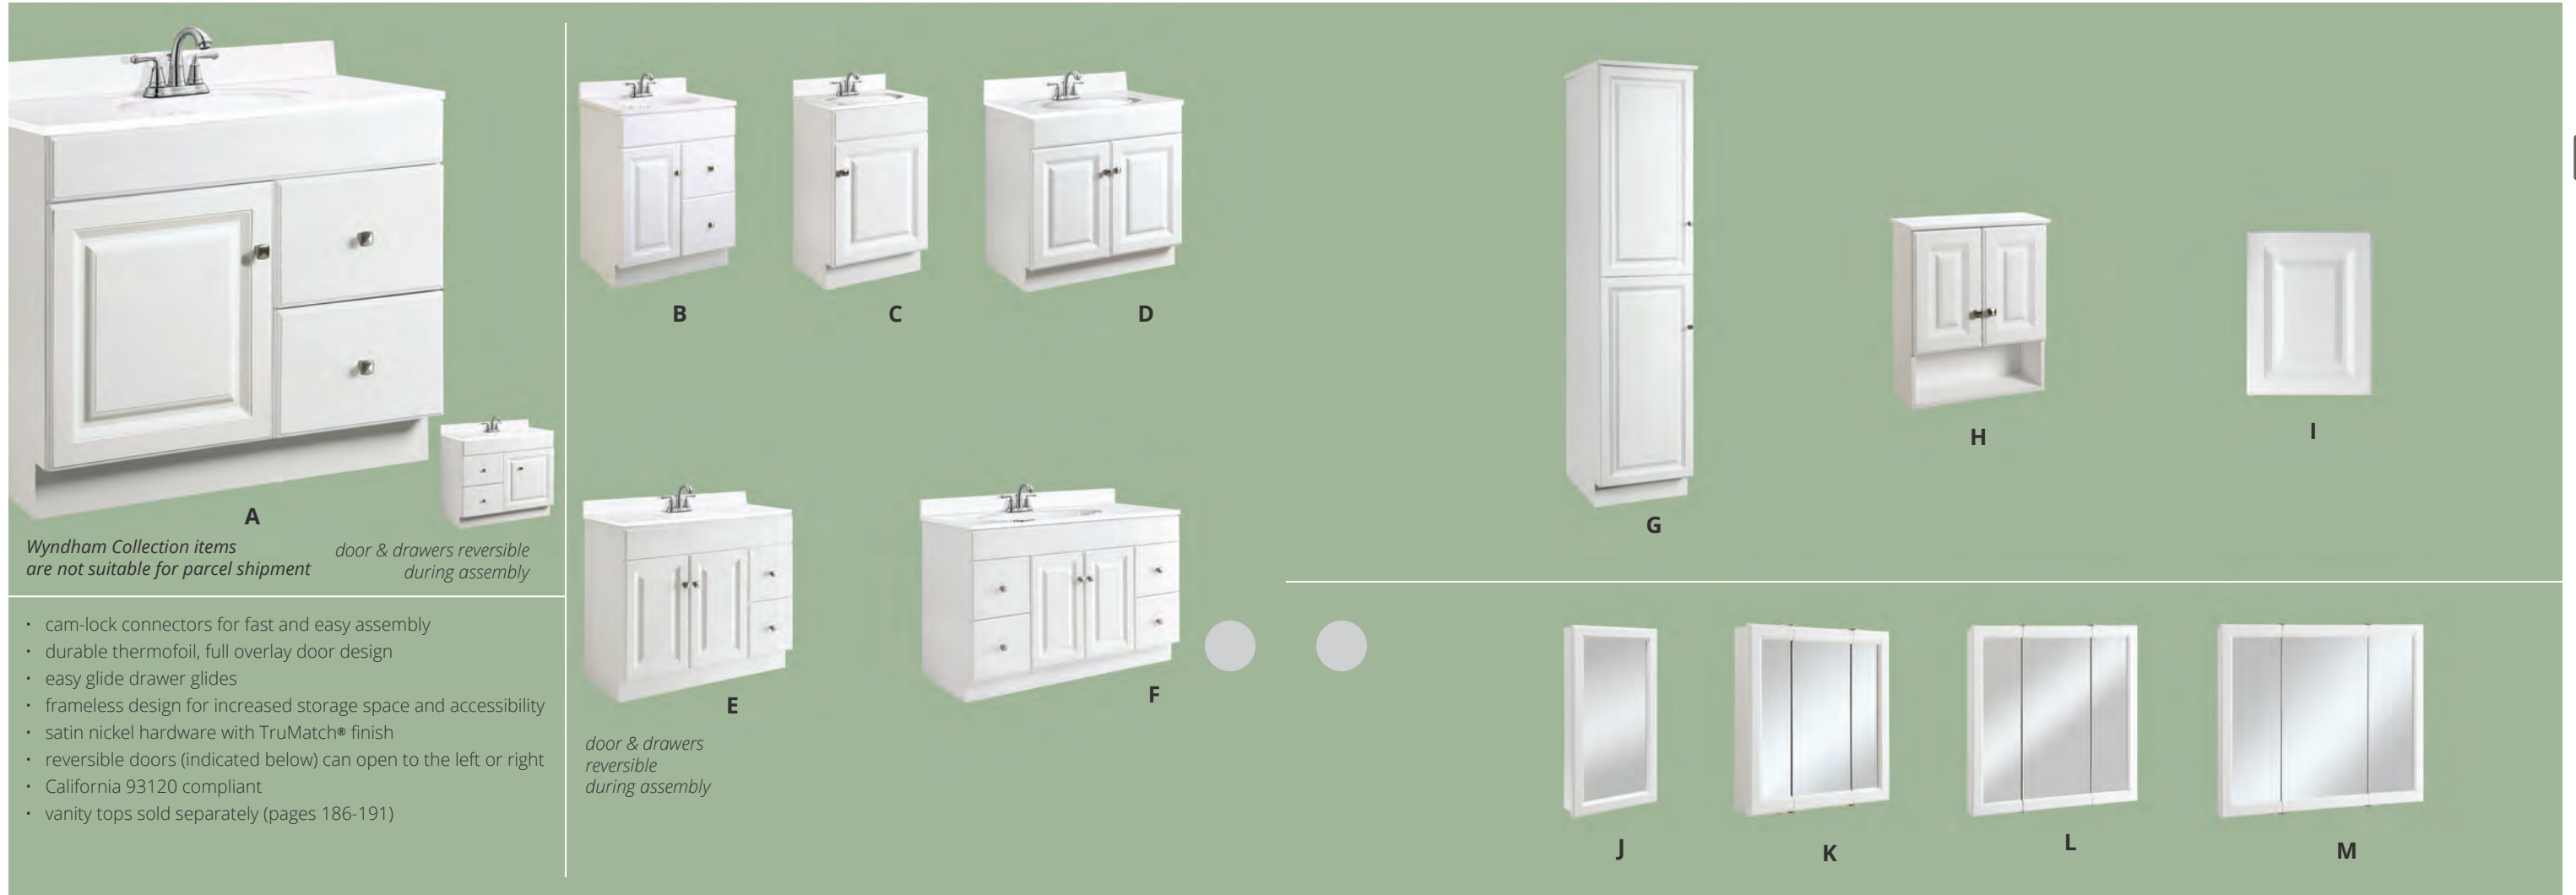

WYNDHAM COLLECTION

READY-TO-ASSEMBLE | WHITE SEMI-GLOSS FINISH

Wyndham Collection items door & drawers reversible
are not suitable for parcel shipment during assembly

- cam-lock connectors for fast and easy assembly
- durable thermofoil, full overlay door design
- easy glide drawer glides
- frameless design for increased storage space and accessibility
- satin nickel hardware with TruMatch® finish
- reversible doors (indicated below) can open to the left or right
- California 93120 compliant
- vanity tops sold separately (pages 186-191)

door & drawers reversible
during assembly

order code	description	width	depth	height	reversible door	list price each
A. 545053	One Door, Two Drawer Vanity	24"	21"	31 1/2"	Y	$216.69
545061	One Door, Two Drawer Vanity	30"	18"	31 1/2"	Y	220.53
545079	One Door, Two Drawer Vanity	30"	21"	31 1/2"	Y	226.51
531806	One Door, Two Drawer Vanity	36"	18"	31 1/2"	Y	228.44
531954	One Door, Two Drawer Vanity	36"	21 1/2"	31 1/2"	Y	235.04
B. 545004	One Door, Two Drawer Vanity	24"	18"	31 1/2"	Y	211.68
C. 531723	One Door Vanity	18"	16 1/4"	31 1/2"	Y	104.98
D. 531731	Two Door Vanity	24"	18 1/2"	31 1/2"	N	148.88
531939	Two Door Vanity	24"	21 1/2"	31 1/2"	N	153.26
531749	Two Door Vanity	30"	18"	31 1/2"	N	172.77
531947	Two Door Vanity	30"	21 1/2"	31 1/2"	N	181.61
E. 545087	Two Door, Two Drawer Vanity	36"	18"	31 1/2"	N	263.37
545095	Two Door, Two Drawer Vanity	36"	21"	31 1/2"	N	277.23
F. 531145	Two Door, Four Drawer Vanity	48"	21"	31 1/2"	N	334.22

order code	description	width	depth	height	reversible door	list price each
G. 539700	Two Door Linen Cabinet	19"	22 1/4"	84"	Y	$501.34
H. 531715	Two Door Bath Cabinet	22"	8"	26"	N	107.53
I. 940007	Sample Door	12"	1"	15 3/4"	-	19.36
J. 545111	One Door Surface Mount Medicine Cabinet	16"	4 3/4"	30"	-	92.83
K. 545129	Tri-View Surface Mount Medicine Cabinet	24"	4 3/4"	24"	-	195.08
L. 545293	Tri-View Surface Mount Medicine Cabinet	30"	4 3/4"	30"	-	242.73
M. 545103	Tri-View Surface Mount Medicine Cabinet	36"	4 3/4"	30"	-	286.77