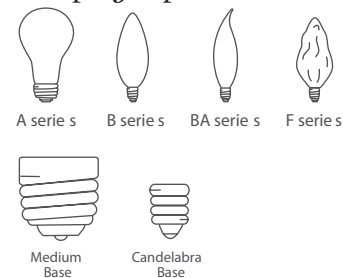

OUTDOOR LIGHTING

Certifications

UL Listed to ensure the highest quality. All outdoor wall mount and post lights are UL listed for use in wet locations. All outdoor pendant and ceiling mount lights are UL listed for use in damp locations.

ENERGY STAR® qualified products meet strict energy efficiency guidelines set by the U.S. Environmental Protection Agency and the U.S. Department of Energy. All ENERGY STAR qualified lighting fixtures include compact fluorescent bulbs.

Dark Sky fixtures minimize glare, reduce light trespass and protect our natural night environment.

- fully shielded light fixture - all light emitted by the fixture, either directly or indirectly, is projected below the horizontal
- full cutoff light fixture - no light is emitted above the horizontal

Warranty

10 Year Limited Warranty - most decorative outdoor lighting
2 Year Limited Warranty - all ENERGY STAR lighting

Lamping Information