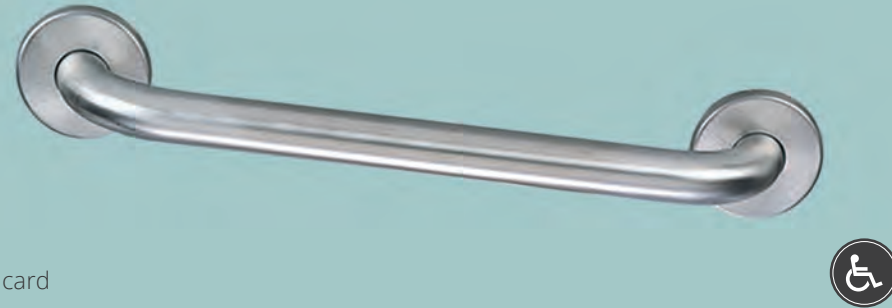

BATH ACCESSORIES

SAFETY GRAB BARS

Commercial Safety Grab Bars

- ADA compliant
- 1 1/4" or 1 1/2" diameter tubing
- concealed fasteners
- 18 gauge 304 stainless steel tubing
- satin finish
- 1 1/2" wall clearance
- withstands 1000lbs. pull force
- mounting screws included
- heavy-duty poly-bag with peggable header card