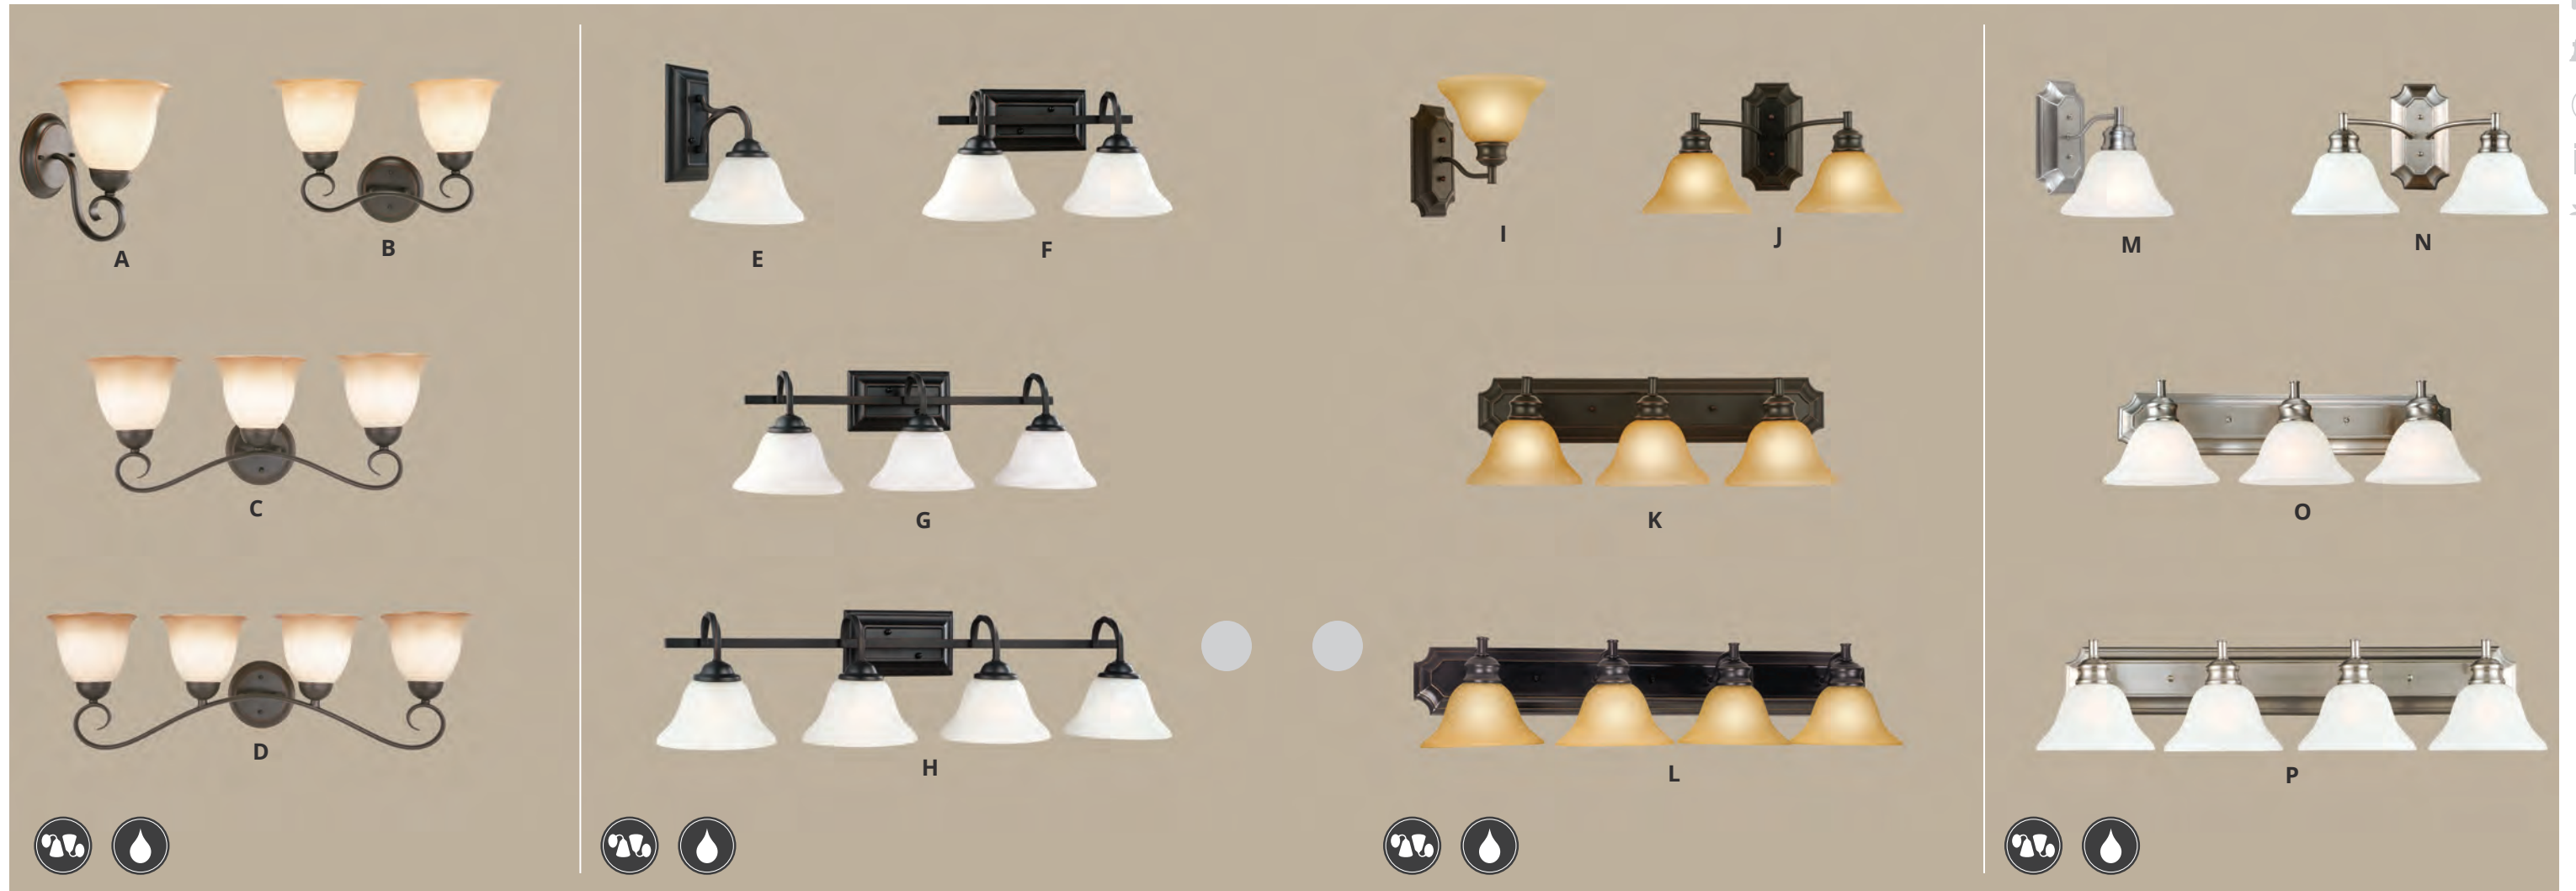

BATH LIGHTING

CAMERON | DRAKE | BRISTOL

order code	description	height	width	projection	lamping	box pack	list price each
<i>Cameron Collection - oil rubbed bronze finish with antique glass</i>							
A. 512657	1LT Wall Mount	9"	6³/₄"	8¹/₂"	one 60W M base bulb	4	$46.59
B. 512640	2LT Wall Mount	11"	16³/₄"	8¹/₂"	two 60W M base bulbs	2	90.87
C. 512665	3LT Vanity	9¹/₂"	24¹/₄"	8¹/₂"	three 60W M base bulbs	1	120.85
D. 512673	4LT Vanity	10"	31³/₄"	8¹/₂"	four 60W M base bulbs	1	158.73
<i>Drake Collection - oil rubbed bronze finish with alabaster glass</i>							
E. 514927	1LT Wall Mount	10"	7¹/₂"	9"	one 60W M base bulb	8	$41.96
F. 514919	2LT Wall Mount	8¹/₄"	17"	9¹/₄"	two 60W M base bulbs	1	74.68
G. 514901	3LT Vanity	8¹/₄"	26¹/₂"	9¹/₄"	three 60W M base bulbs	1	108.45
H. 514984	4LT Vanity	8¹/₄"	35¹/₂"	9¹/₄"	four 60W M base bulbs	1	149.93

order code	description	height	width	projection	lamping	box pack	list price each
<i>Bristol Collection - oil rubbed bronze finish with tea speckled glass</i>							
I. 504415	1LT Wall Mount	8¹/₂"	7¹/₂"	9¹/₂"	one 60W M base bulb	4	$39.55
J. 504407	2LT Wall Mount	9³/₄"	17³/₄"	9"	two 60W M base bulbs	2	64.95
K. 509042	3LT Vanity	7¹/₄"	24"	9¹/₂"	three 60W M base bulbs	1	101.81
L. 511758	4LT Vanity	7¹/₄"	32"	9¹/₂"	four 60W M base bulbs	1	130.37
<i>Bristol Collection - satin nickel finish with alabaster glass</i>							
M. 516666	1LT Wall Mount	8¹/₂"	7¹/₂"	9¹/₂"	one 60W M base bulb	4	$39.55
N. 517086	2LT Wall Mount	9³/₄"	17³/₄"	9"	two 60W M base bulbs	2	64.95
O. 510263	3LT Vanity	7¹/₄"	24"	9¹/₂"	three 60W M base bulbs	1	101.81
P. 517128	4LT Vanity	7¹/₄"	32"	9¹/₂"	four 60W M base bulbs	1	130.37