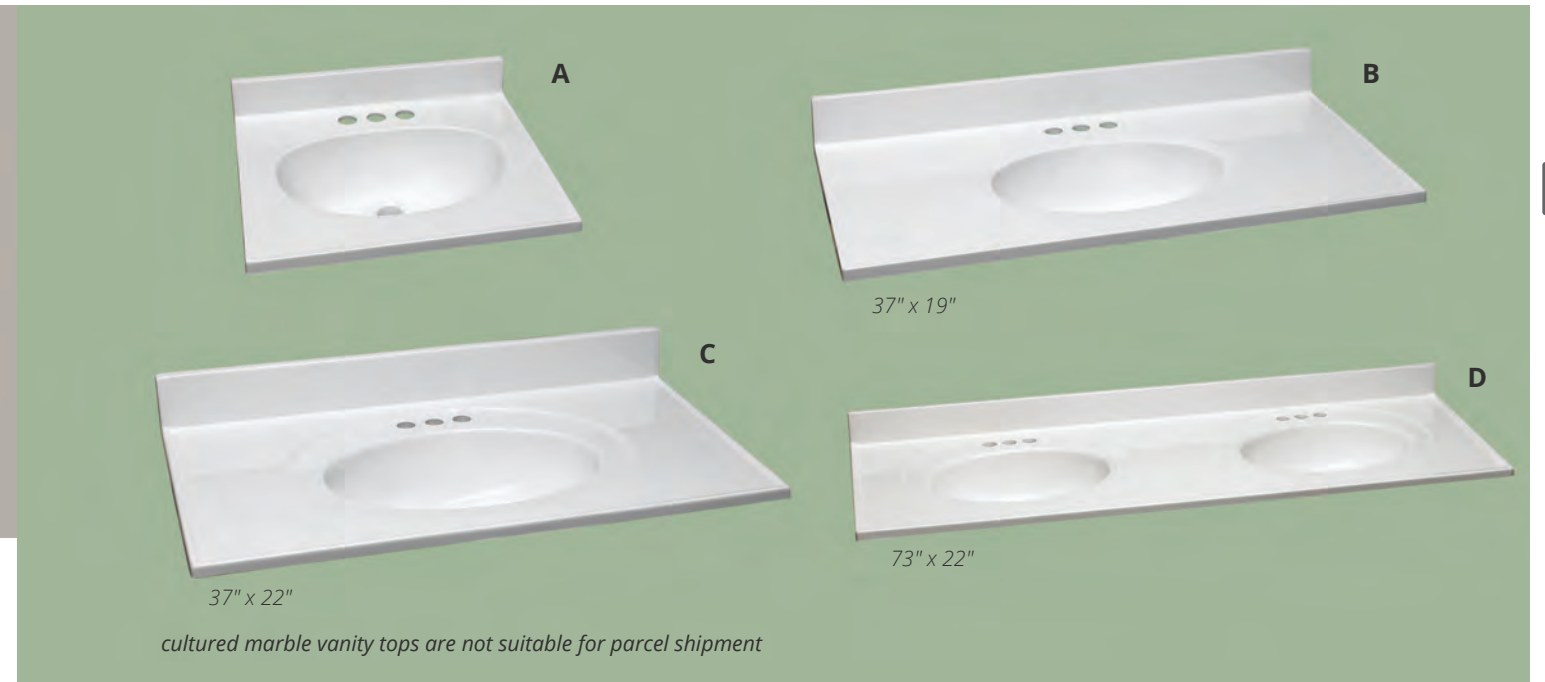

CULTURED MARBLE VANITY TOPS

SOLID WHITE

cultured marble vanity tops are not suitable for parcel shipment

order code	description	width	depth	water depth	list price each
Tropical Brown Granite					
A. 553735	Single Bowl	25"	22"	6"	$353.34
553743	Single Bowl	31"	22"	6"	382.18
553750	Single Bowl	37"	22"	6"	444.34
553768	Single Bowl	49"	22"	6"	535.18
552380	Single Bowl	61"	22"	6"	612.33
B. 553065	Double Bowl	61"	22"	6"	727.33
553727	4" Side Splash	22"	3/4"	-	29.89
552869	4" Replacement Back Splash	25"	3/4"	-	41.99
552901	4" Replacement Back Splash	31"	3/4"	-	47.24
552943	4" Replacement Back Splash	37"	3/4"	-	52.49
552984	4" Replacement Back Splash	49"	3/4"	-	62.99
553024	4" Replacement Back Splash	61"	3/4"	-	76.05
Aurora Solid Surface					
C. 553149	Single Bowl	25"	19"	6"	$153.86
553164	Single Bowl	31"	19"	6"	195.27
553180	Single Bowl	37"	19"	6"	223.63
553156	Single Bowl	25"	22"	6"	170.71
553172	Single Bowl	31"	22"	6"	214.57
553198	Single Bowl	37"	22"	6"	244.45
553206	Single Bowl	49"	22"	6"	312.42
D. 553214	Double Bowl	61"	22"	6"	444.70
553222	Universal Side Splash	19"	3/4"	-	28.45
553230	Universal Side Splash	22"	3/4"	-	34.16

view box order code	description	width	depth	water depth	bowl width	bowl depth	view box list price each	sleeve pack order code	sleeve pack list price each
Solid White Cultured Marble									
A. 551242	Single Bowl	19"	17"	4 1/8"	14"	9 5/8"	$71.67	551994	$60.53
B. 551267	Single Bowl	25"	19"	5"	16 1/8"	10 5/8"	96.60	552000	81.59
551333	Single Bowl	31"	19"	5"	15 5/16"	10 1/4"	128.27	552018	108.32
551341	Single Bowl	37"	19"	4 1/2"	16"	10 1/2"	157.11	550442	138.62
551358	Single Bowl	49"	19"	4 1/2"	16"	10 1/2"	218.94	552059	193.17
C. 551366	Single Bowl	25"	22"	4 3/4"	18 7/8"	13 1/4"	117.58	552026	99.29
551374	Single Bowl	31"	22"	4 1/2"	19"	13 3/8"	139.95	552034	118.18
551382	Single Bowl	37"	22"	4 5/8"	18 3/4"	12 1/2"	175.69	552042	148.39
-	Single Bowl	43"	22"	4 5/8"	18 3/4"	12 1/2"	-	552174	162.38
551390	Single Bowl	49"	22"	4 5/8"	18 3/4"	12 1/2"	246.02	550210	217.08
553396	Single Bowl	61"	22"	5"	17 1/2"	13"	338.30	-	-
D. 553313	Double Bowl	61"	22"	5"	17 1/2"	13"	373.55	-	-
553321	Double Bowl	73"	22"	5"	17 1/2"	13"	425.66	-	-
550921	Universal Side Splash	19"	3/4"	-	-	-	25.03	-	-
550905	Universal Side Splash	22"	3/4"	-	-	-	25.26	-	-
553339	Side Splash*	22"	3/4"	-	-	-	25.26	-	-

*For vanity tops 553396, 553313 & 553321