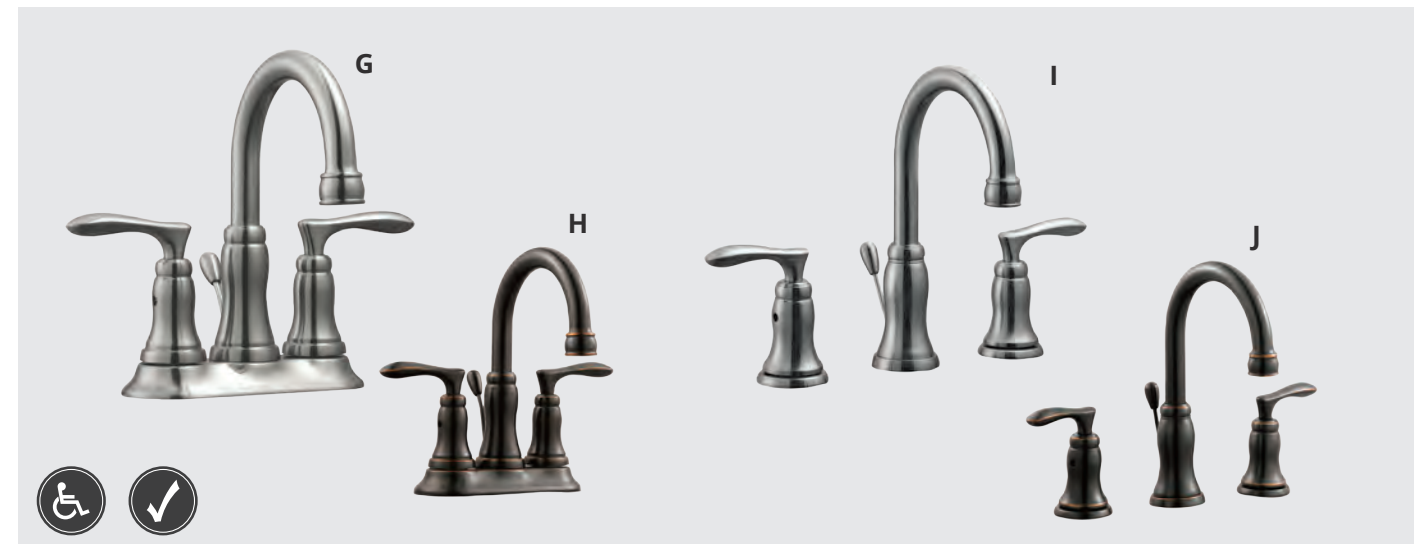

order code	finish	mounting holes	center mount	spout height/reach	max. deck thickness	GPM per 60 PSI	quick attach	box pack	list price each
<i>Madison</i>									
G. 525840	satin nickel	3	4"	4 7/8"/4 3/4" 13/16"	13/16"	2.2	N	4	$154.01
H. 525832	oil rubbed bronze	3	4"	4 7/8"/4 3/4" 13/16"	13/16"	2.2	N	4	166.32
I. 525824	satin nickel	3	6-12"	5"/5" 15/16"	15/16"	2.2	Y	4	222.13
J. 525816	oil rubbed bronze	3	6-12"	5"/5" 15/16"	15/16"	2.2	Y	4	239.89
<i>Hathaway</i>									
K. 545665	satin nickel	3	4"	4 1/2"/3 7/8" 1 5/16"	1 5/16"	1.5	N	4	$145.00
L. 545657	oil rubbed bronze	3	4"	4 1/2"/3 7/8" 1 5/16"	1 5/16"	1.5	N	4	162.77
M. 545673	polished chrome	3	4"	4 1/2"/3 7/8" 1 5/16"	1 5/16"	1.5	N	4	115.00
N. 545681	satin nickel	3	6-12"	4 7/16"/3 7/8" 1 1/4"	1 1/4"	1.5	Y	4	166.46
O. 545699	oil rubbed bronze	3	6-12"	4 7/16"/3 7/8" 1 1/4"	1 1/4"	1.5	Y	4	178.60
P. 545707	polished chrome	3	6-12"	4 7/16"/3 7/8" 1 1/4"	1 1/4"	1.5	Y	4	170.91