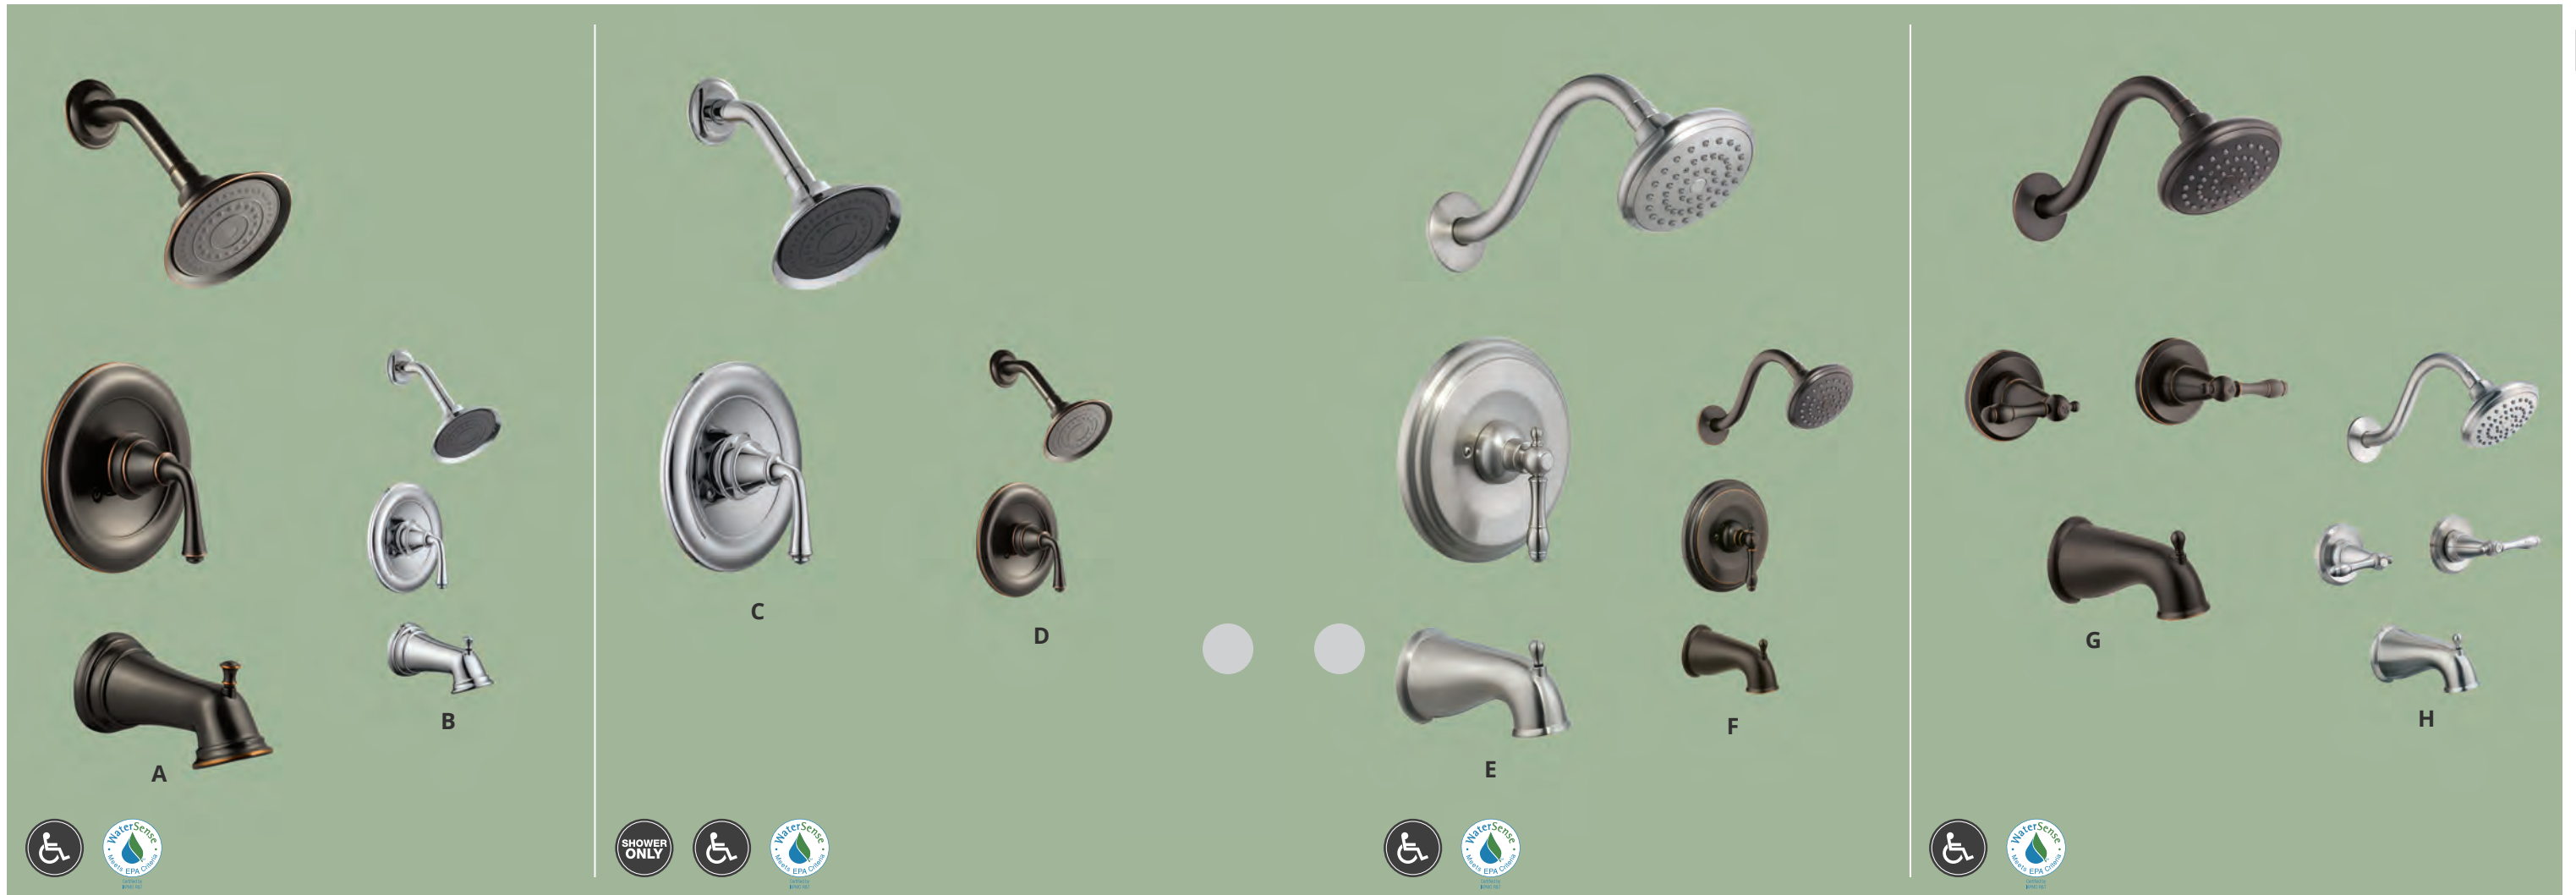

TUB & SHOWER FAUCETS

EDEN | OAKMONT COLLECTIONS

order code	finish	shower head functionality	cartridge	pressure balanced	GPM per 80 PSI	box pack	list price each
<i>Eden</i>							
A. 524652	oil rubbed bronze	single function	ceramic disc	Y	2.0	4	$231.02
B. 524637	polished chrome	single function	ceramic disc	Y	2.0	4	203.71
C. 524678	polished chrome	single function	ceramic disc	Y	2.0	4	185.06
D. 524694	oil rubbed bronze	single function	ceramic disc	Y	2.0	4	209.86

order code	finish	shower head functionality	cartridge	pressure balanced	GPM per 80 PSI	box pack	list price each
<i>Oakmont</i>							
E. 523456	satin nickel	single function	ceramic disc	Y	2.0	4	$218.42
F. 523464	oil rubbed bronze	single function	ceramic disc	Y	2.0	4	240.53
G. 523472	oil rubbed bronze	single function	washerless	N	2.0	4	202.09
H. 523480	satin nickel	single function	washerless	N	2.0	4	187.12