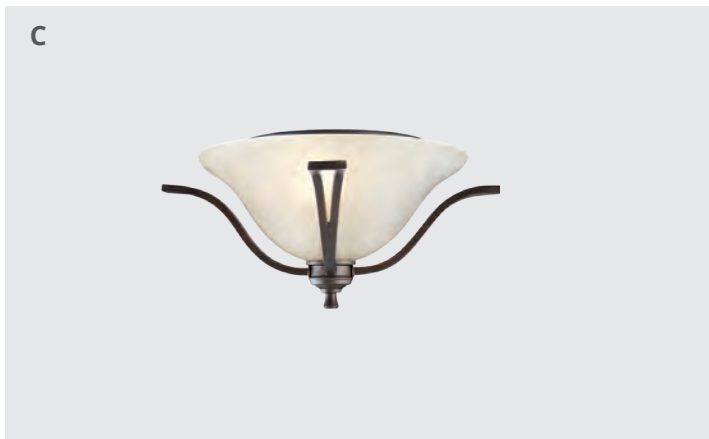

IRONWOOD COLLECTION

BRUSHED BRONZE FINISH WITH SNOW GLASS

for details on this fan
please see page 82