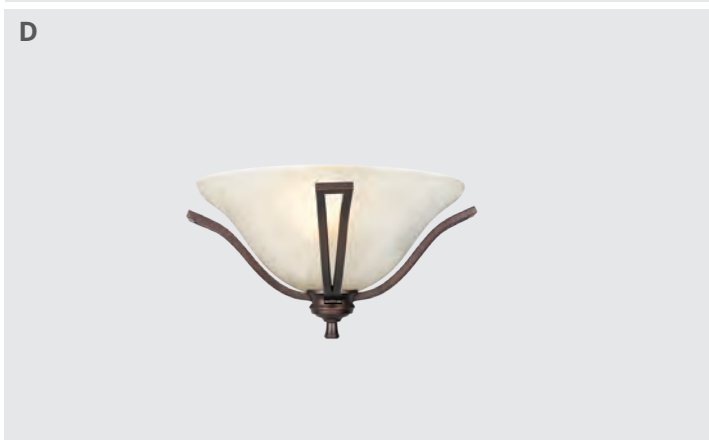

order code	description	height	width	projection	lampping	box pack	list price each
A. 517748	5LT Chandelier	24"	26³/₄"	-	five 60W M base bulbs	1	$312.00
B. 517631	2LT Semi-Flush	11¹/₂"	16³/₄"	-	two 60W M base bulbs	1	95.68
C. 517532	2LT Ceiling Mount	8"	16³/₄"	-	two 60W M base bulbs	1	76.26
D. 517722	1LT Wall Sconce	7"	13³/₄"	7"	one 60W M base bulb	6	66.55
E. 154112	52" Ceiling Fan	21"	52"	-	three 60W C base bulbs (incl.)	1	221.67

order code	description	height	width	projection	lampping	box pack	list price each
F. 517730	Mini Pendant	44¹/₂"	6³/₄"	-	one 60W M base bulb	4	$58.24
G. 517540	1LT Wall Mount	8¹/₂"	6³/₄"	8¹/₂"	one 60W M base bulb	8	44.37
H. 519256	2LT Wall Mount	8"	14"	8¹/₂"	two 60W M base bulbs	1	94.59
I. 517649	3LT Vanity	8"	26³/₄"	8¹/₂"	three 60W M base bulbs	1	115.09
J. 517656	4LT Vanity	8"	31"	8¹/₂"	four 60W M base bulbs	1	157.56