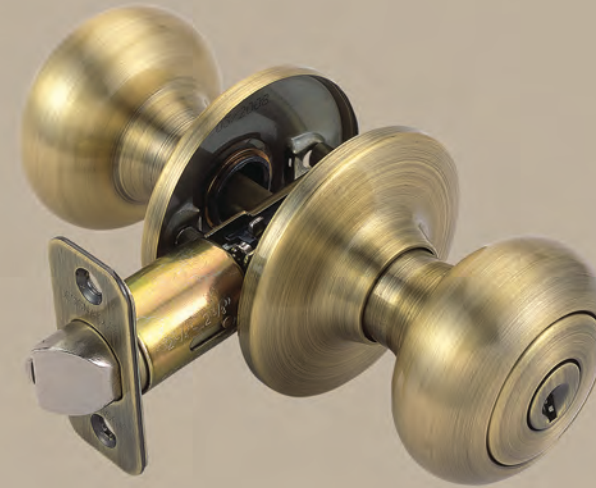

# PRO SERIES KNOBS

EGG | CAMBRIDGE

- ANSI grade 3 certified
- reversible for right/left hand doors
- 5-pin high security cylinder
- fits doors 1<sup>3</sup>/<sub>8</sub>" to 1<sup>3</sup>/<sub>4</sub>" thick
- adjustable 2<sup>3</sup>/<sub>8</sub>" or 2<sup>3</sup>/<sub>4</sub>" latch
- entry locks KA4 - 4 keyed alike
- KW1 keyway
- universal (6-way) latch available
- radius corner latch & strikes
- available in box or view pack (select styles)
- limited lifetime warranty

available finishes:

satin nickel finish  
(US15)

oil rubbed bronze finish  
(US10B)

available finishes:

polished brass finish  
(US3)

antique brass finish  
(US5)

satin nickel finish  
(US15)

oil rubbed bronze finish  
(US10B)