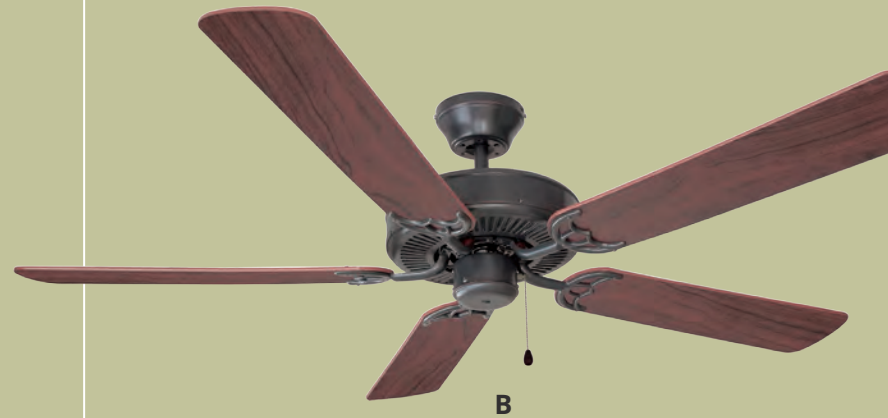

CEILING FANS

MILLBRIDGE 52" DOWNROD FANS

- reversible motor for year round comfort
- 3/4" dia. x 6" downrod included
- tri-mount adaptable
- 3-speed pull chain control
- 60° swivel hang straight
- 42" lead wire for longer downrod installation
- installs with or without light kit
- limited 10 year warranty

Energy Efficiency Data

airflow - 4,950 CFM
electricity use - 50 watts (excludes lights)
airflow efficiency - 99 CFM/watt

B