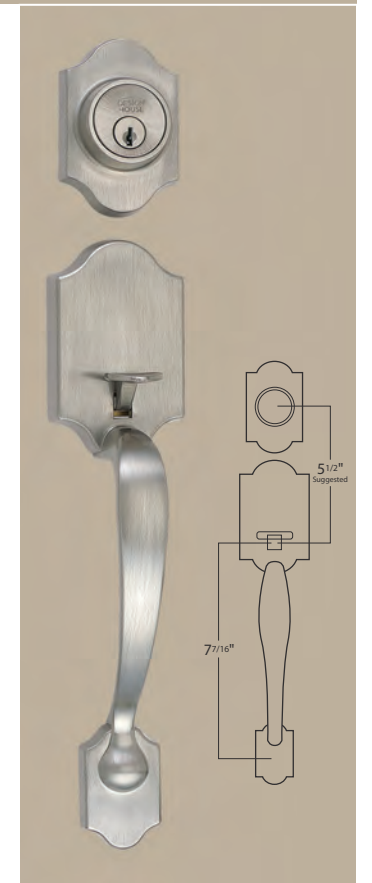

Sussex

inside trim	box pack	2-way latch order code	list price each	universal latch order code	list price each
<i>polished brass finish</i>					
Springdale	1	753889	$107.58		
Scroll	1	753764	110.81		
Cambridge	1	753582	103.44		
Ball	1	753640	98.65		
<i>satin nickel finish</i>					
Ironwood	1	755462	$143.19	755470	$146.56
Springdale	1	753897	114.05		
Scroll	1	753772	117.44		
Egg	1	753954	112.94		
Cambridge	1	753590	109.65		
Ball	1	753657	104.58		
<i>oil rubbed bronze finish</i>					
Springdale	1	753921	$127.95		
Scroll	1	753806	131.80		
Egg	1	753988	124.24		
Cambridge	1	753624	120.61		
Ball	1	753681	115.04		
<i>brushed bronze finish</i>					
Ironwood	1	702118	$131.63		
Springdale	1	702076	134.36